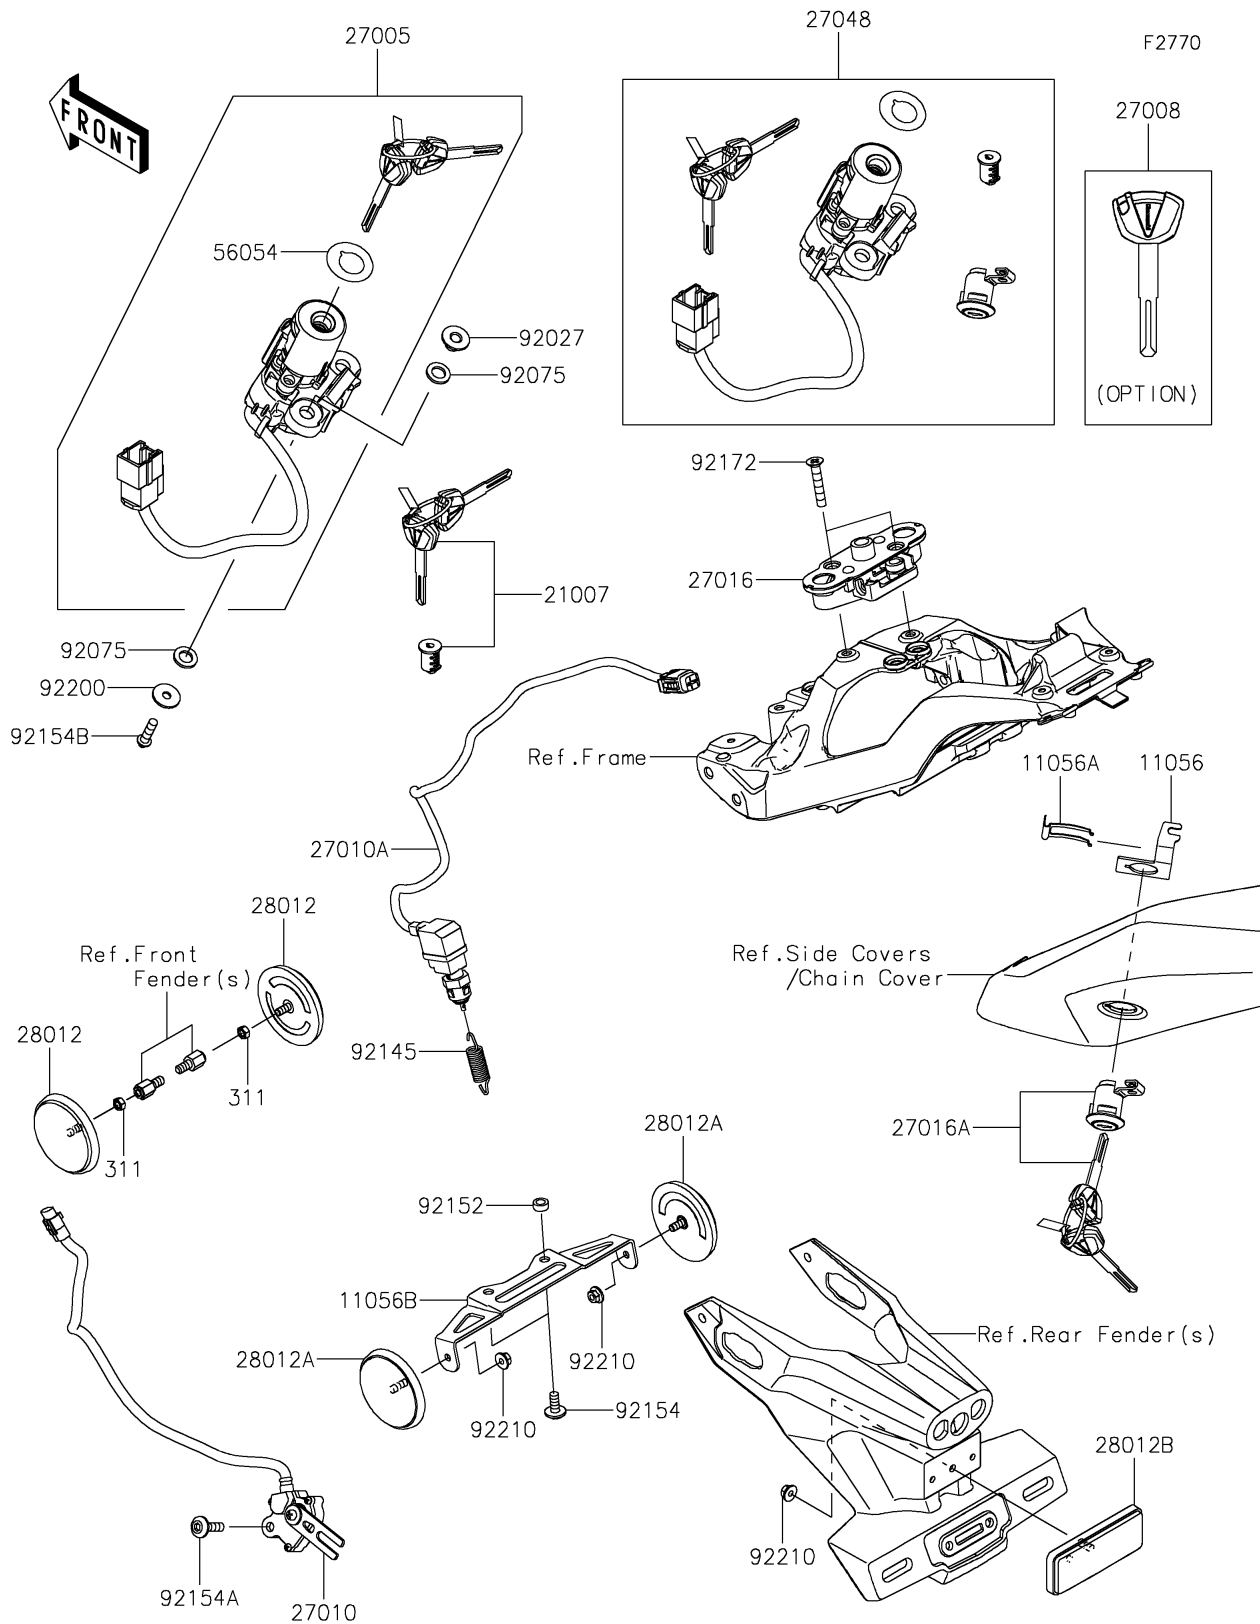

2021 NINJA® ZX™-10R KRT EDITION

Kawasaki
Let the Good Times Roll®

PARTS DIAGRAM

Ignition Switch/Locks/Reflectors

2021 NINJA® ZX™ -10R KRT EDITION

PARTS LIST

Ignition Switch/Locks/Reflectors

ITEM NAME	PART NUMBER	QUANTITY
-----------	-------------	----------
