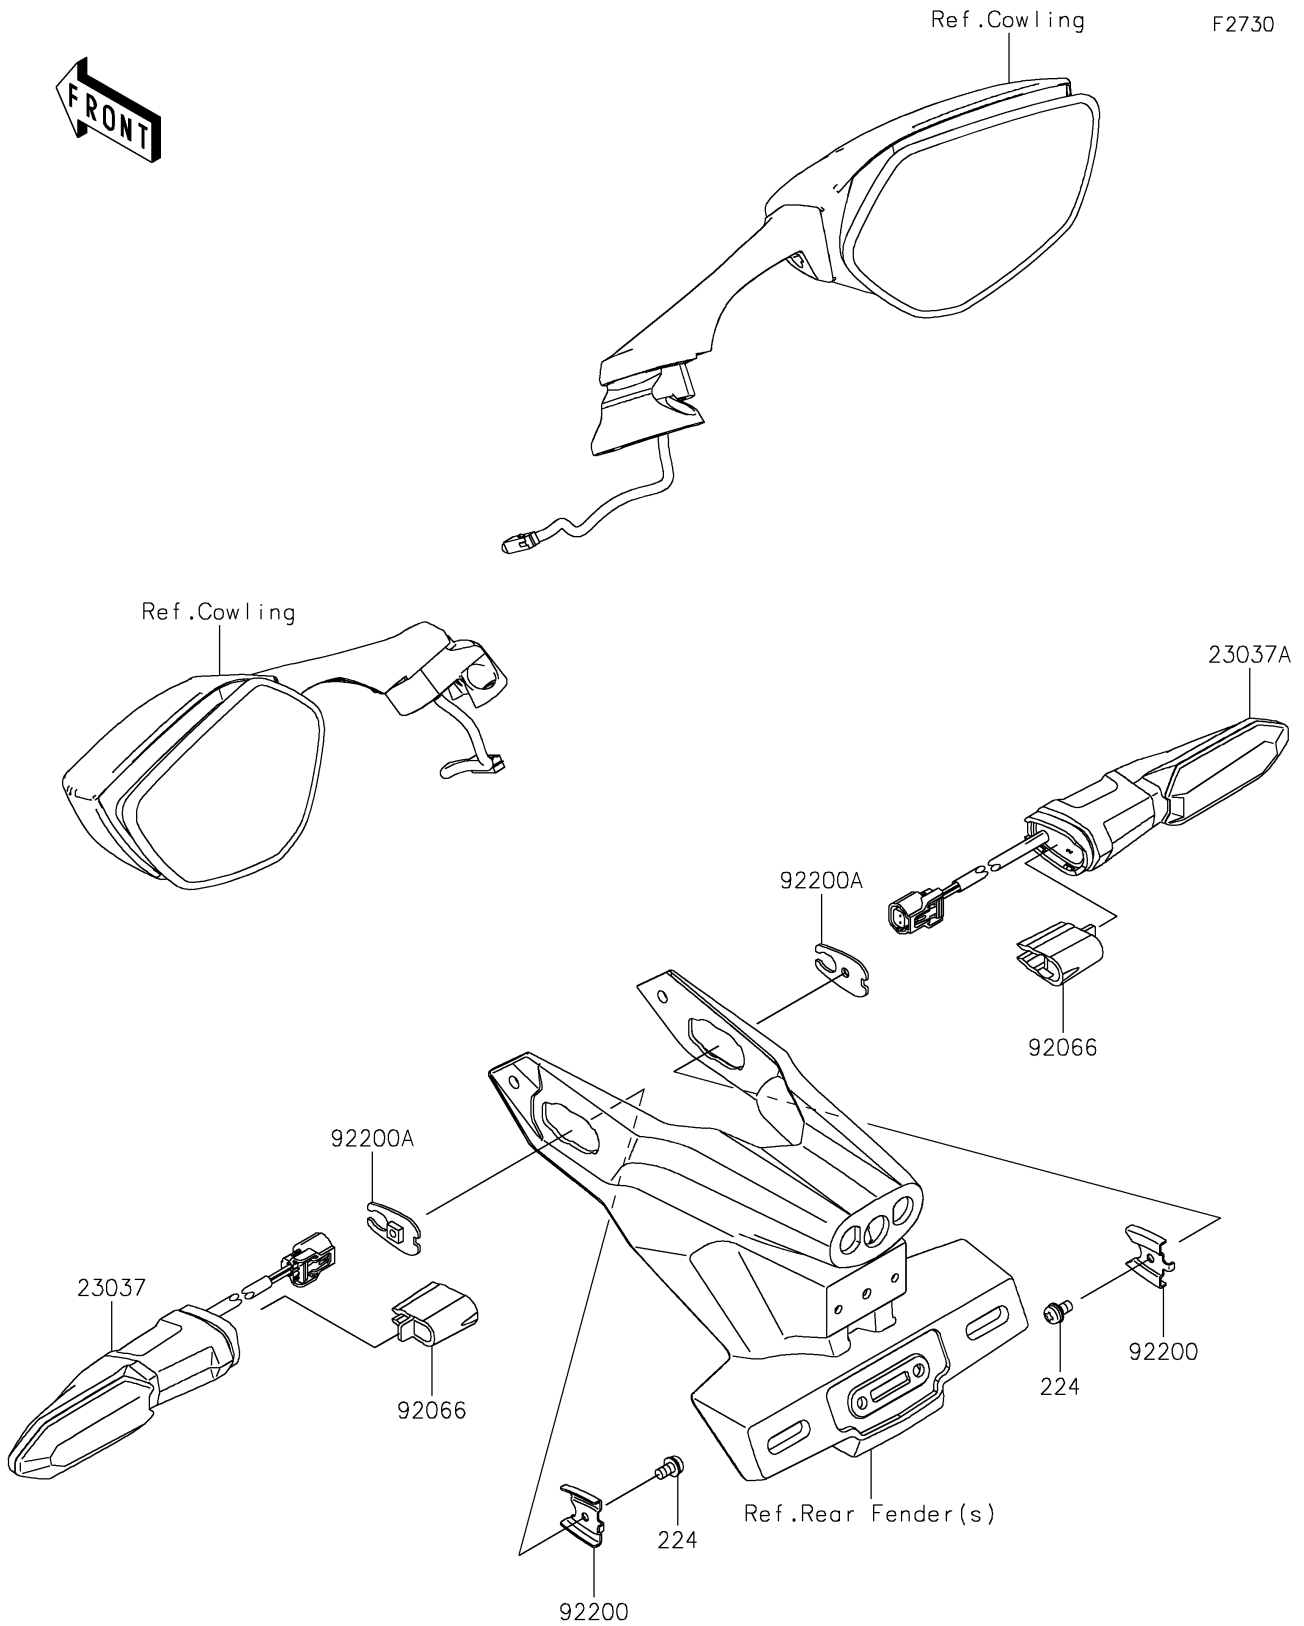

## PARTS DIAGRAM

### Turn Signals

## PARTS LIST

### Turn Signals

ITEM NAME	PART NUMBER	QUANTITY
LAMP-ASSY-SIGNAL,LED,LH (Ref # 23037)	23037-0472	1
LAMP-ASSY-SIGNAL,LED,RH (Ref # 23037A)	23037-0473	1
PLUG,SIGNAL LAMP (Ref # 92066)	92066-0919	2
WASHER (Ref # 92200)	92200-0855	2
WASHER (Ref # 92200A)	92200-2268	2
SCREW-PAN-WP-CROS,4X8 (Ref # 224)	224AB0408	2