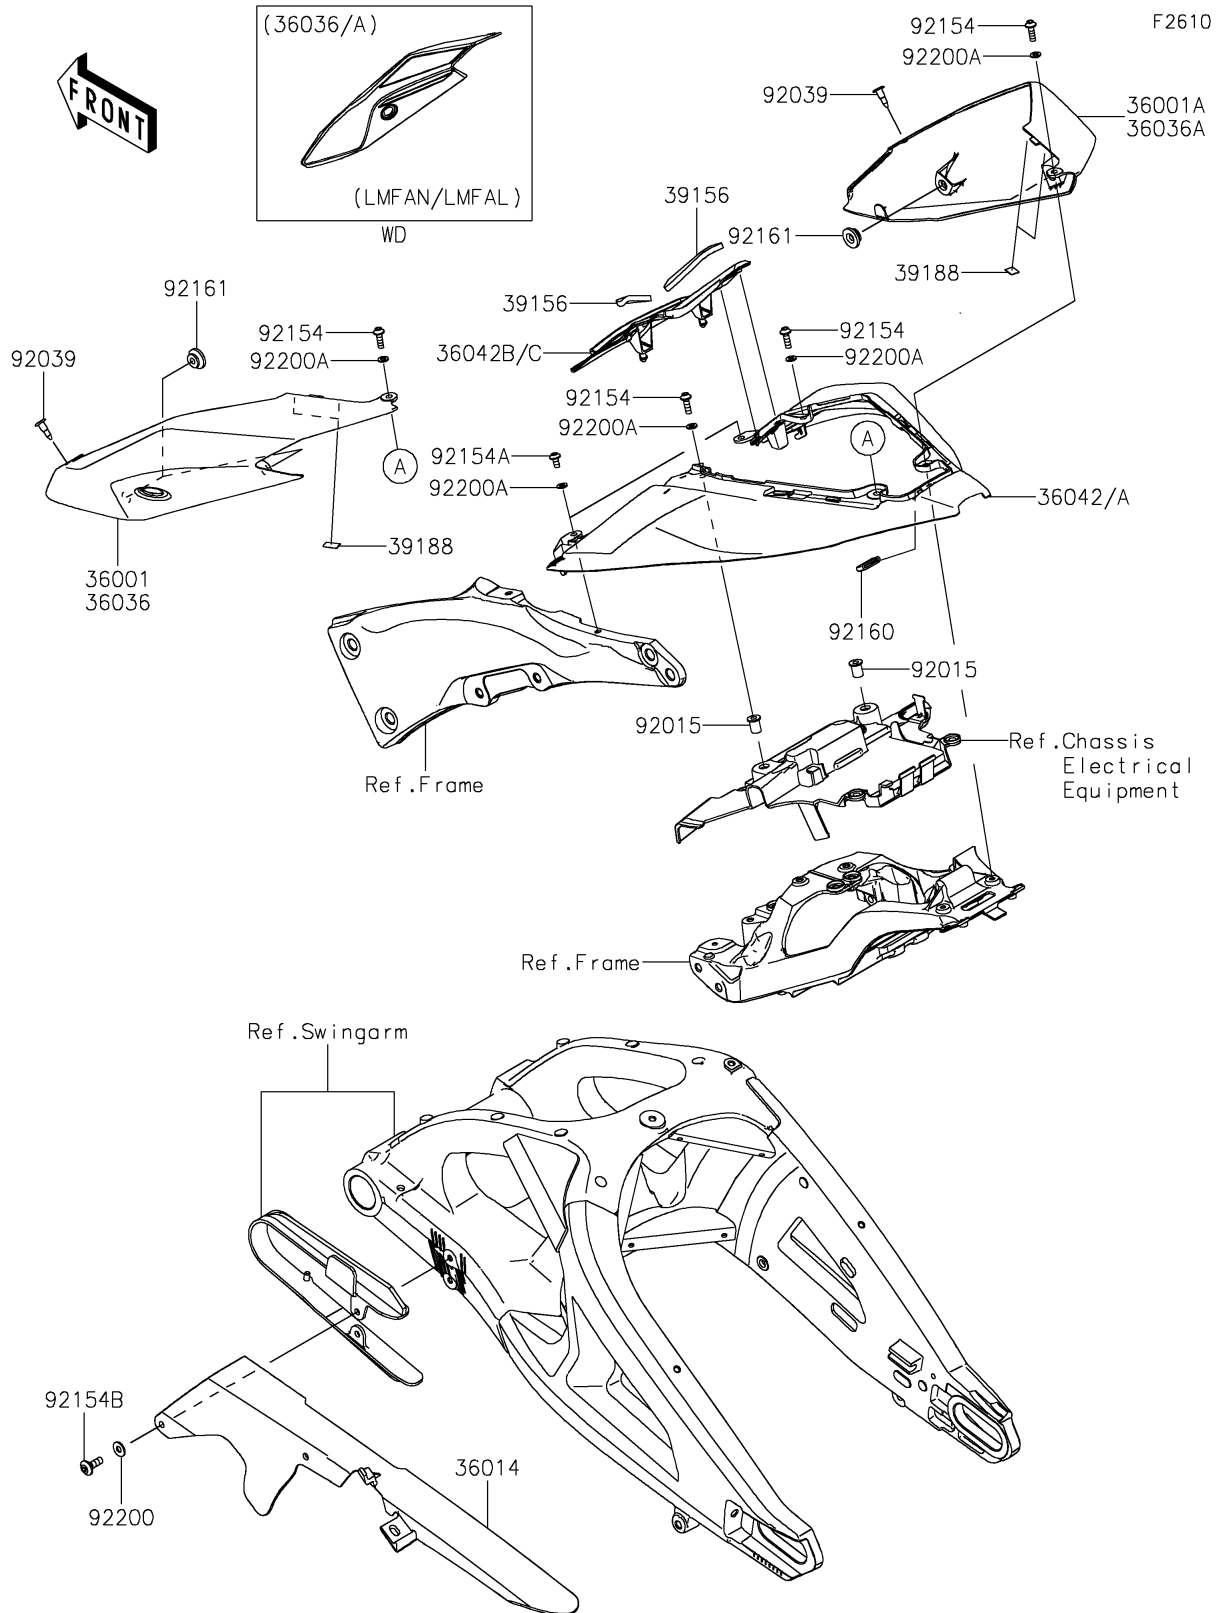

## PARTS DIAGRAM

### Side Covers/Chain Cover

## PARTS LIST

### Side Covers/Chain Cover

ITEM NAME	PART NUMBER	QUANTITY
COVER-SIDE,LH,M.S.BLACK (Ref # 36001)	36001-0700-660	1
COVER-SIDE,RH,M.S.BLACK (Ref # 36001A)	36001-0701-660	1
CASE-CHAIN (Ref # 36014)	36014-0062	1
COVER-SIDE,LH,EBONY (Ref # 36036)	36036-5359-H8	1
COVER-SIDE,RH,EBONY (Ref # 36036A)	36036-5360-H8	1
COVER-TAIL,TAIL,M.M.C.GRAY (Ref # 36042)	36042-0006-51B	1
COVER-TAIL,TAIL,L.GREEN (Ref # 36042A)	36042-0006-777	1
COVER-TAIL,CNT,M.M.C.GRAY (Ref # 36042B)	36042-0007-51B	1
COVER-TAIL,CNT,EBONY (Ref # 36042C)	36042-0007-H8	1
PAD,10X76X5 (Ref # 39156)	39156-2192	2
TAPE (Ref # 39188)	39188-0022	4
NUT,WELL,5MM (Ref # 92015)	92015-1757	2
RIVET (Ref # 92039)	92039-0068	2
BOLT,SOCKET,5X16 (Ref # 92154)	92154-0209	4
BOLT,SOCKET,5X10 (Ref # 92154A)	92154-0211	2
BOLT,SOCKET,6X18 (Ref # 92154B)	92154-1694	1
DAMPER (Ref # 92160)	92160-1190	1
DAMPER (Ref # 92161)	92161-1531	4
WASHER,6.2X15X1.2 (Ref # 92200)	92200-1762	1
WASHER,5.2X10X1.0 (Ref # 92200A)	92200-1820	6