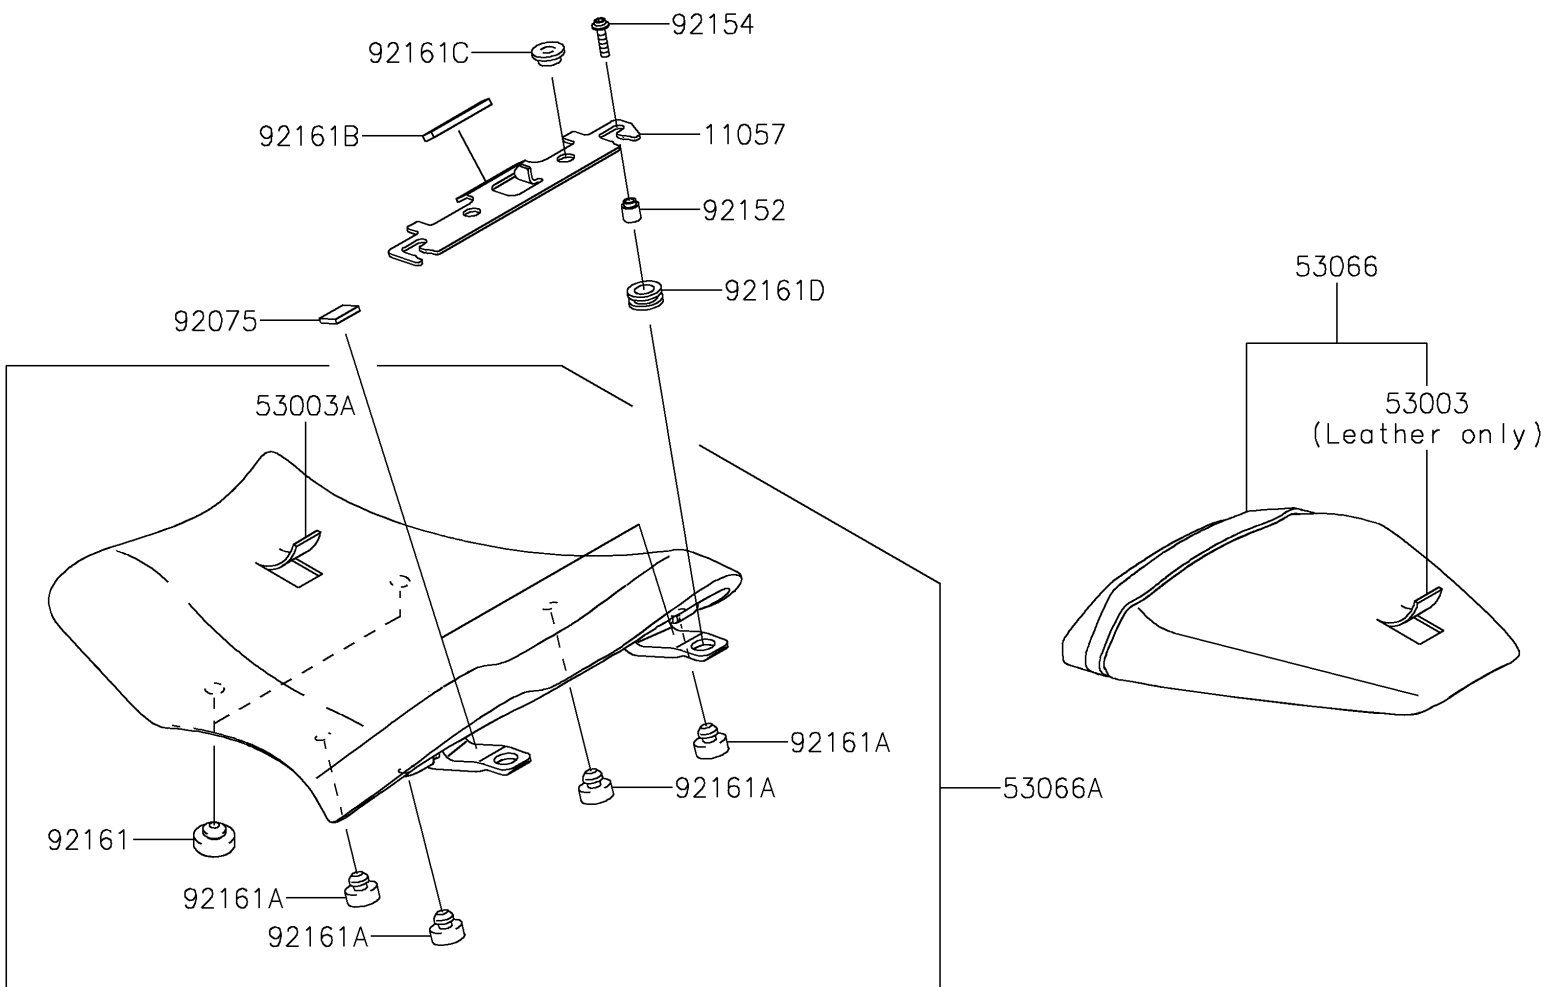

2021 NINJA[®] ZX[™]-10R KRT EDITION

PARTS DIAGRAM

Seat

F2510

2021 NINJA® ZX™ -10R KRT EDITION

PARTS LIST

Seat

| ITEM NAME | PART NUMBER | QUANTITY |
|--|----------------|----------|
| BRACKET,SEAT (Ref # 11057) | 11057-7381 | 1 |
| LEATHER,RR SEAT,BLACK (Ref # 53003) | 53003-0420-MA | 1 |
| LEATHER,FR SEAT,BLACK (Ref # 53003A) | 53003-0535-MA | 1 |
| SEAT-ASSY,RR,BLACK/BLACK (Ref # 53066) | 53066-0506-12Y | 1 |
| SEAT-ASSY,FR,BLACK (Ref # 53066A) | 53066-0700-MA | 1 |
| DAMPER,IGNITION (Ref # 92075) | 92075-1982 | 2 |
| COLLAR (Ref # 92152) | 92152-2816 | 2 |
| BOLT,SOCKET,5X20 (Ref # 92154) | 92154-4257 | 2 |
| DAMPER,SEAT,10X25X8 (Ref # 92161) | 92161-0095 | 2 |
| DAMPER,8X20X8 (Ref # 92161A) | 92161-0223 | 4 |
| DAMPER,10X50X4 (Ref # 92161B) | 92161-1834 | 1 |
| DAMPER,6X20X7.5 (Ref # 92161C) | 92161-1937 | 2 |
| DAMPER (Ref # 92161D) | 92161-2403 | 2 |