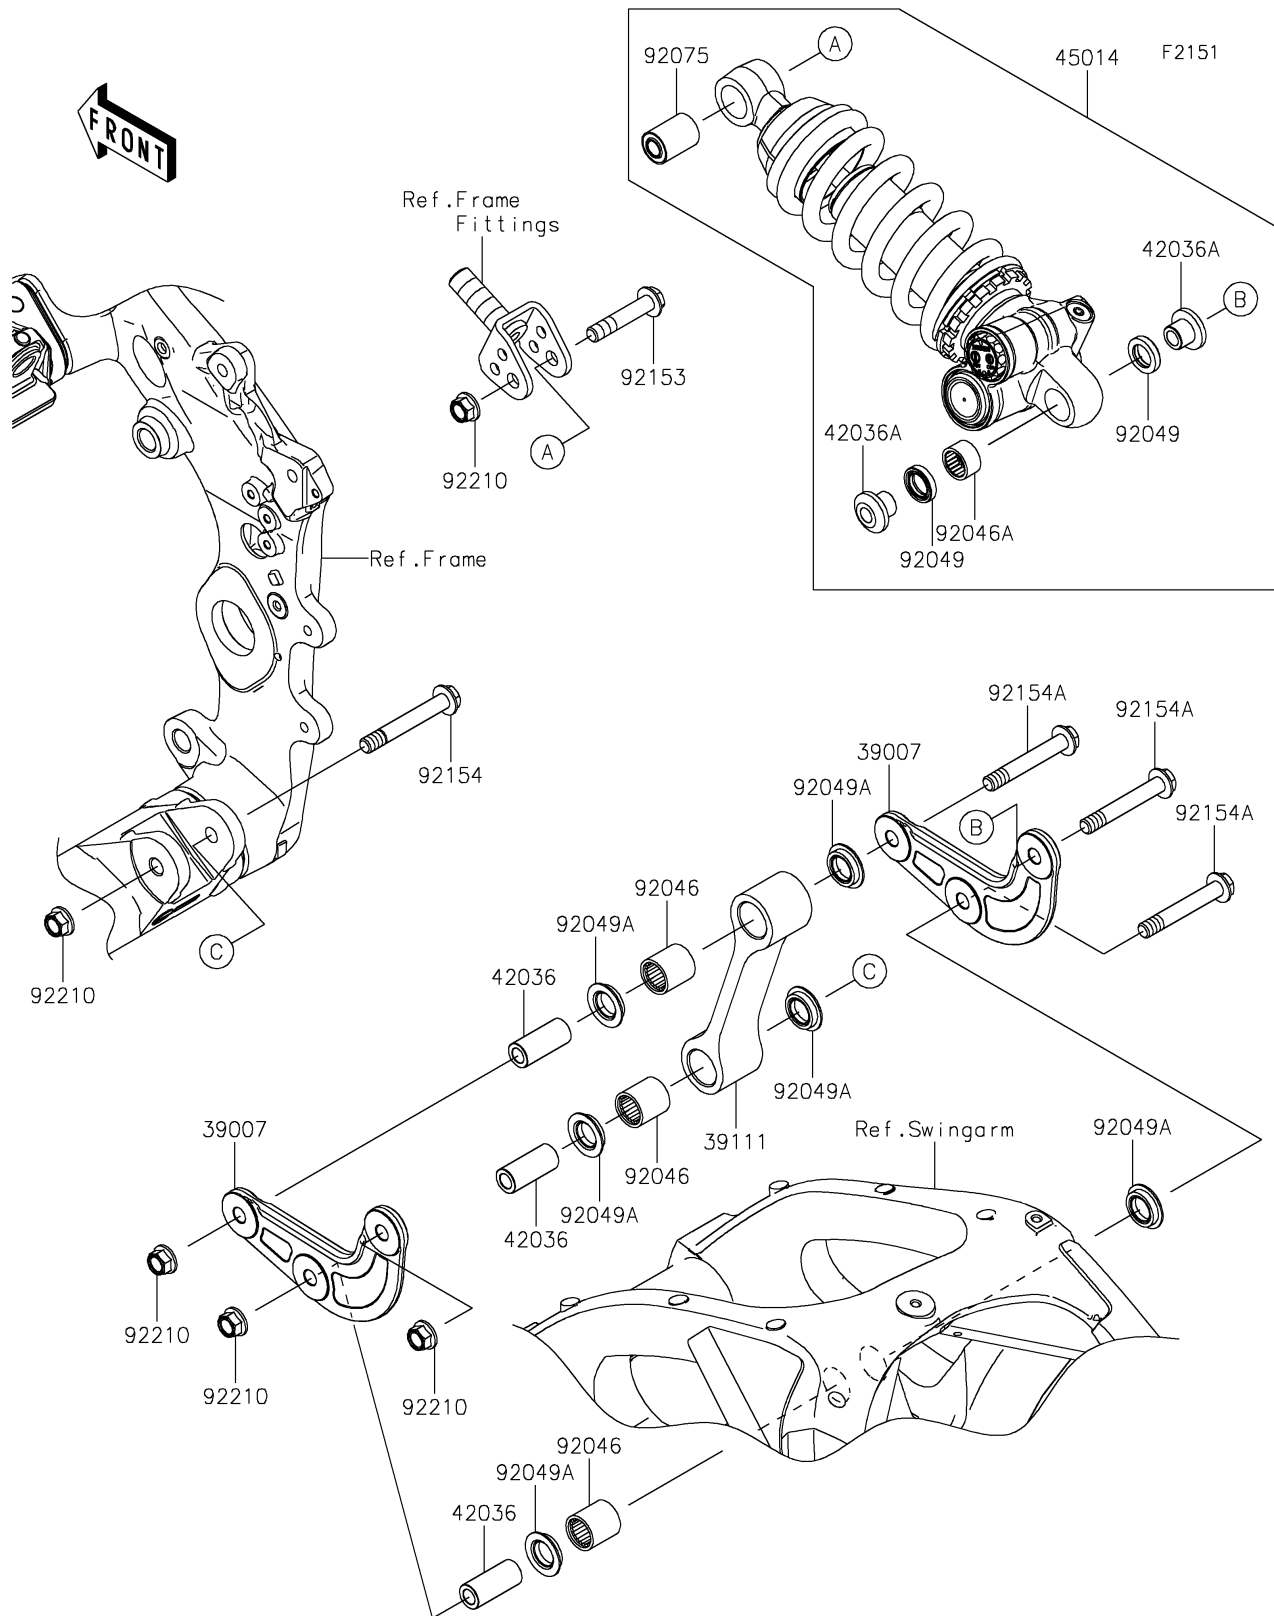

2021 NINJA® ZX™-10R

PARTS DIAGRAM

Suspension/Shock Absorber

2021 NINJA® ZX™-10R

PARTS LIST

Suspension/Shock Absorber

ITEM NAME	PART NUMBER	QUANTITY
ARM-SUSP (Ref # 39007)	39007-0453	2
ROD-TIE,SUSPENSION (Ref # 39111)	39111-0387	1
SLEEVE,10.1X17X39 (Ref # 42036)	42036-0075	3
SLEEVE (Ref # 42036A)	42036-0789	2
SHOCKABSORBER (Ref # 45014)	45014-0712	1
BEARING-NEEDLE,SFYZM172425 (Ref # 92046)	92046-1273	3
BEARING-NEEDLE,7E-HVS16X22X12 (Ref # 92046A)	92046-1301	1
SEAL-OIL (Ref # 92049)	92049-0792	2
SEAL-OIL,MHA17245.7F (Ref # 92049A)	92049-1223	6
DAMPER,SHOCKABSORBER (Ref # 92075)	92075-1426	1
BOLT,FLANGED,10X51 (Ref # 92153)	92153-1545	1
BOLT,FLANGED,10X71 (Ref # 92154)	92154-0384	1
BOLT,FLANGED,10X67 (Ref # 92154A)	92154-3783	3
NUT,LOCK,FLANGED,10MM (Ref # 92210)	92210-1139	5