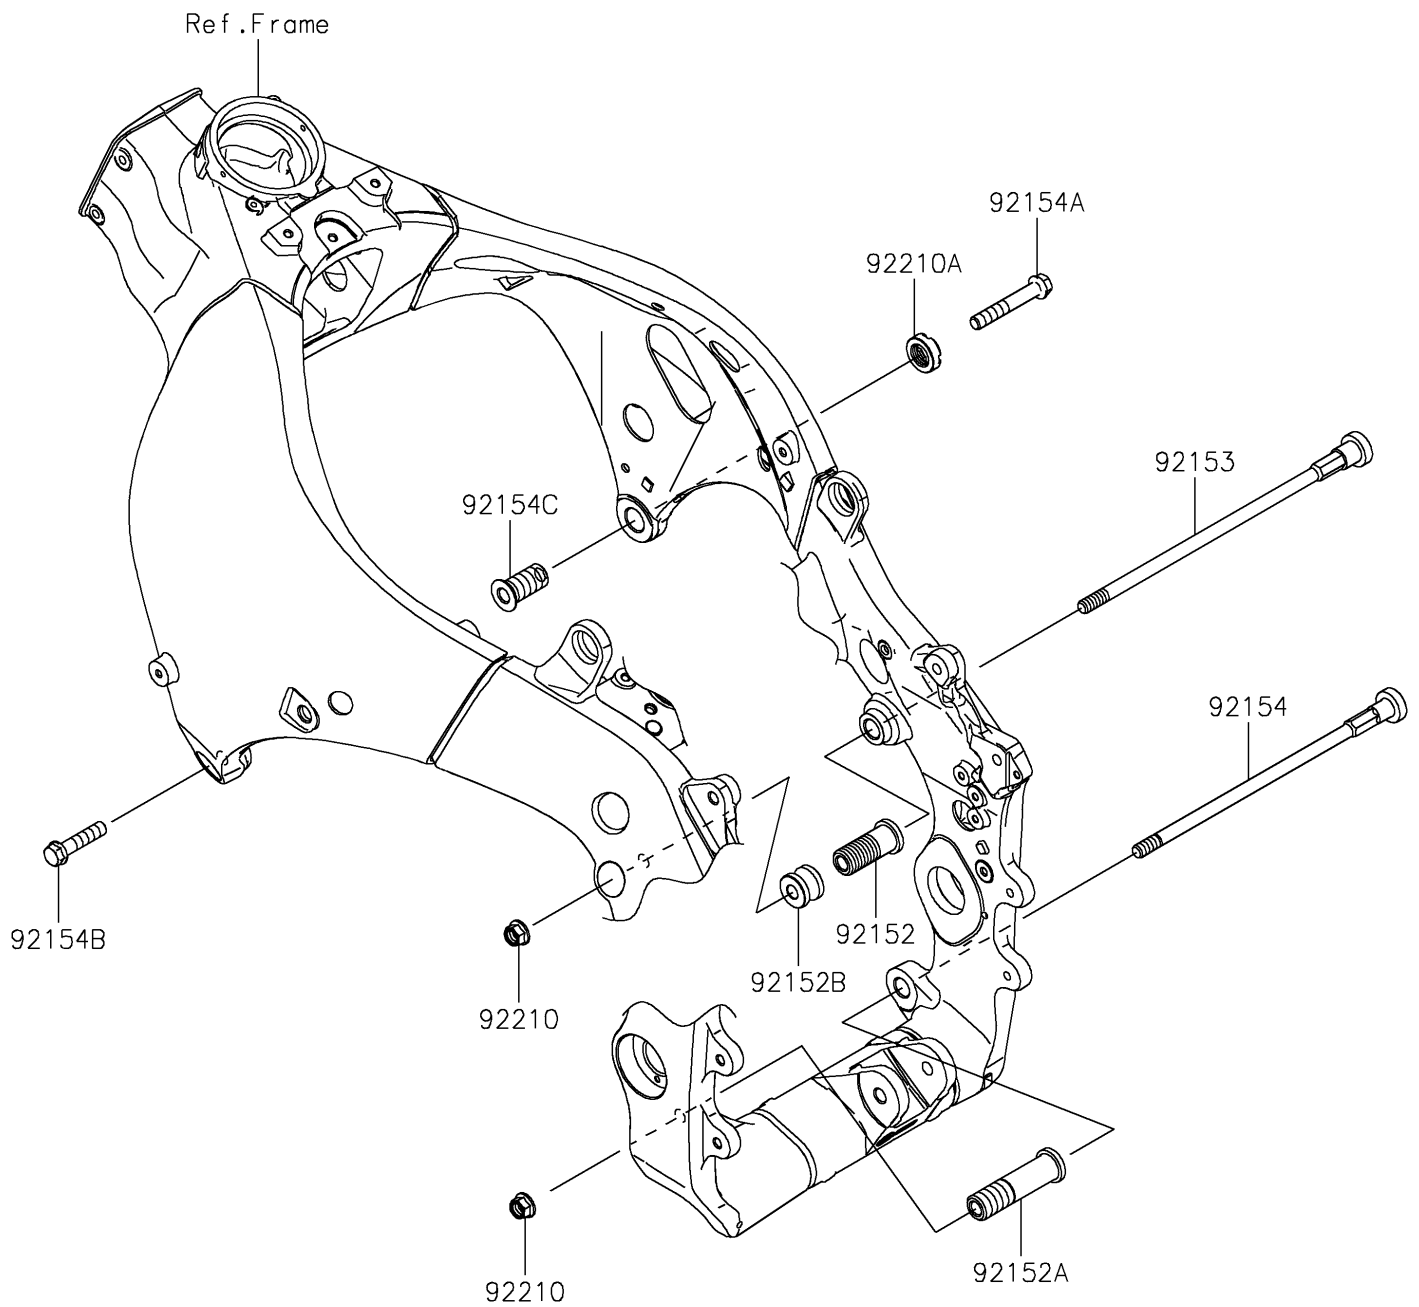

2021 Ninja[®] ZX[™]-10R ABS KRT Edition

PARTS DIAGRAM

Engine Mount

F2122

2021 Ninja® ZX™ -10R ABS KRT Edition

Kawasaki
Let the Good Times Roll®

PARTS LIST

Engine Mount

ITEM NAME	PART NUMBER	QUANTITY
COLLAR,ENGINE MOUNT (Ref # 92152)	92152-0076	1
COLLAR,10.5X20X80 (Ref # 92152A)	92152-0860	1
COLLAR (Ref # 92152B)	92152-0984	1
BOLT,SOCKET,10X279 (Ref # 92153)	92153-1329	1
BOLT,SOCKET,10X260 (Ref # 92154)	92154-0386	1
BOLT,FLANGED,10X65 (Ref # 92154A)	92154-1964	1
BOLT,FLANGED,10X40 (Ref # 92154B)	92154-1965	1
BOLT,SOCKET,18X38 (Ref # 92154C)	92154-1966	1
NUT,LOCK,FLANGED,10MM (Ref # 92210)	92210-1139	2
NUT,CASTLE,18MM (Ref # 92210A)	92210-1390	1