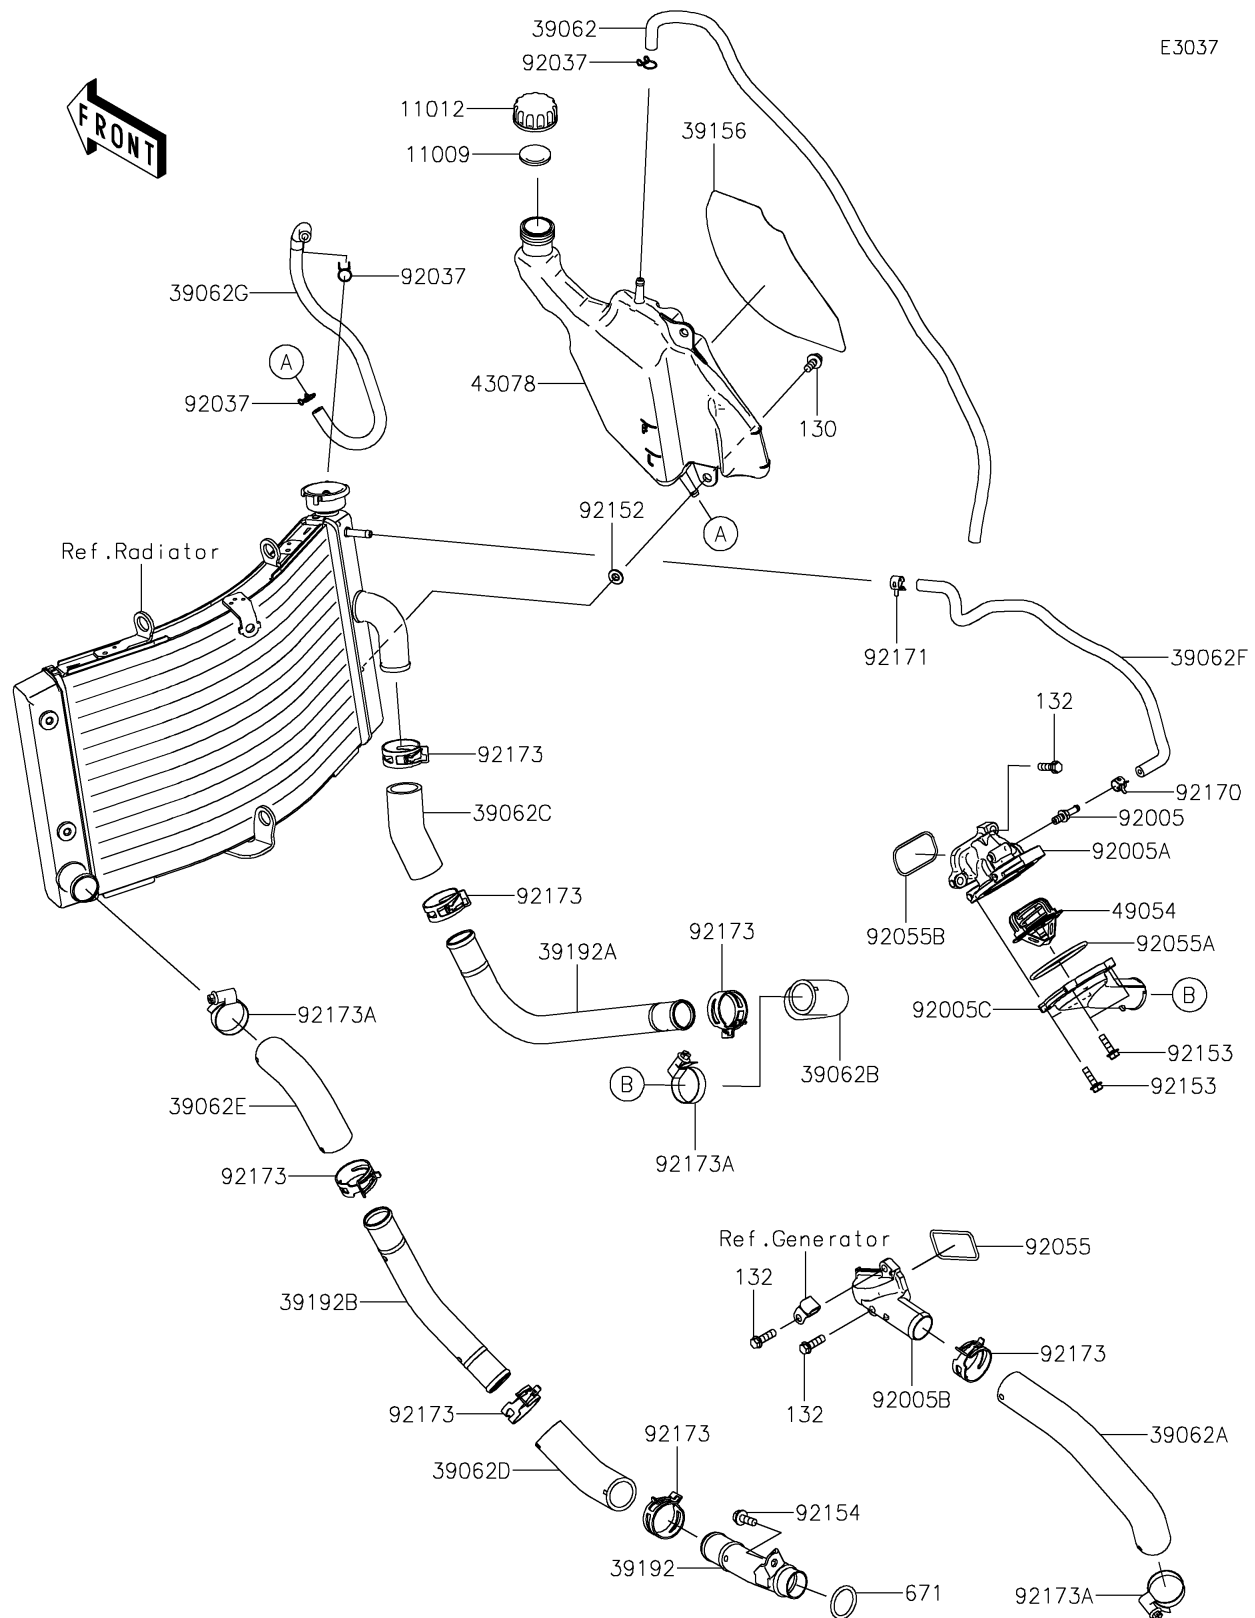

2021 NINJA® ZX™-10R

PARTS DIAGRAM

Water Pipe

2021 NINJA® ZX™-10R

PARTS LIST

Water Pipe

ITEM NAME	PART NUMBER	QUANTITY
GASKET,RESERVOIR TANK CAP (Ref # 11009)	11009-1145	1
CAP (Ref # 11012)	11012-1084	1
HOSE-COOLING,OVER FLOW (Ref # 39062)	39062-0729	1
HOSE,WATER PUMP-FITTING (Ref # 39062A)	39062-0738	1
HOSE-COOLING,THERMO CAP-W/PIPE (Ref # 39062B)	39062-0913	1
HOSE-COOLING,W/PIPE-RADIATOR (Ref # 39062C)	39062-0914	1
HOSE-COOLING (Ref # 39062D)	39062-0915	1
HOSE-COOLING,RADIATOR-W/PIPE (Ref # 39062E)	39062-0916	1
HOSE-COOLING,THERMO CASE-RAD. (Ref # 39062F)	39062-0917	1
HOSE-COOLING,RETURN (Ref # 39062G)	39062-0921	1
PAD,RESERVOIR (Ref # 39156)	39156-2616	1
PIPE,TUBE(RADIATOR)-WATER PUMP (Ref # 39192)	39192-0617	1
PIPE-WATER (Ref # 39192A)	39192-0677	1
PIPE-WATER (Ref # 39192B)	39192-0678	1
RESERVOIR (Ref # 43078)	43078-0609	1
THERMOSTAT (Ref # 49054)	49054-0004	1
FITTING (Ref # 92005)	92005-0826	1
FITTING,THERMO CASE (Ref # 92005A)	92005-0901	1
FITTING,CYLINDER (Ref # 92005B)	92005-0982	1
FITTING,THERMO CAP (Ref # 92005C)	92005-1412	1
CLAMP,TUBE (Ref # 92037)	92037-147	3
RING-O (Ref # 92055)	92055-0209	1
RING-O,53.5X2.6 (Ref # 92055A)	92055-0831	1
RING-O,27.6X49.6X1.9 (Ref # 92055B)	92055-0913	1
COLLAR (Ref # 92152)	92152-1414	2
BOLT,FLANGED,5X18 (Ref # 92153)	92153-1588	4
BOLT,FLANGED-SMALL,6X16 (Ref # 92154)	92154-1893	1
CLAMP (Ref # 92170)	92170-1493	1
CLAMP (Ref # 92171)	92171-0719	1

2021 NINJA[®] ZX[™]-10R

PARTS LIST

Water Pipe

ITEM NAME	PART NUMBER	QUANTITY
CLAMP,34MM (Ref # 92173)	92173-1360	7
CLAMP (Ref # 92173A)	92173-1548	3
BOLT-FLANGED,6X14 (Ref # 130)	130BA0614	2
BOLT-FLANGED-SMALL,6X20 (Ref # 132)	132BC0620	4
O RING,25MM (Ref # 671)	671B2525	1