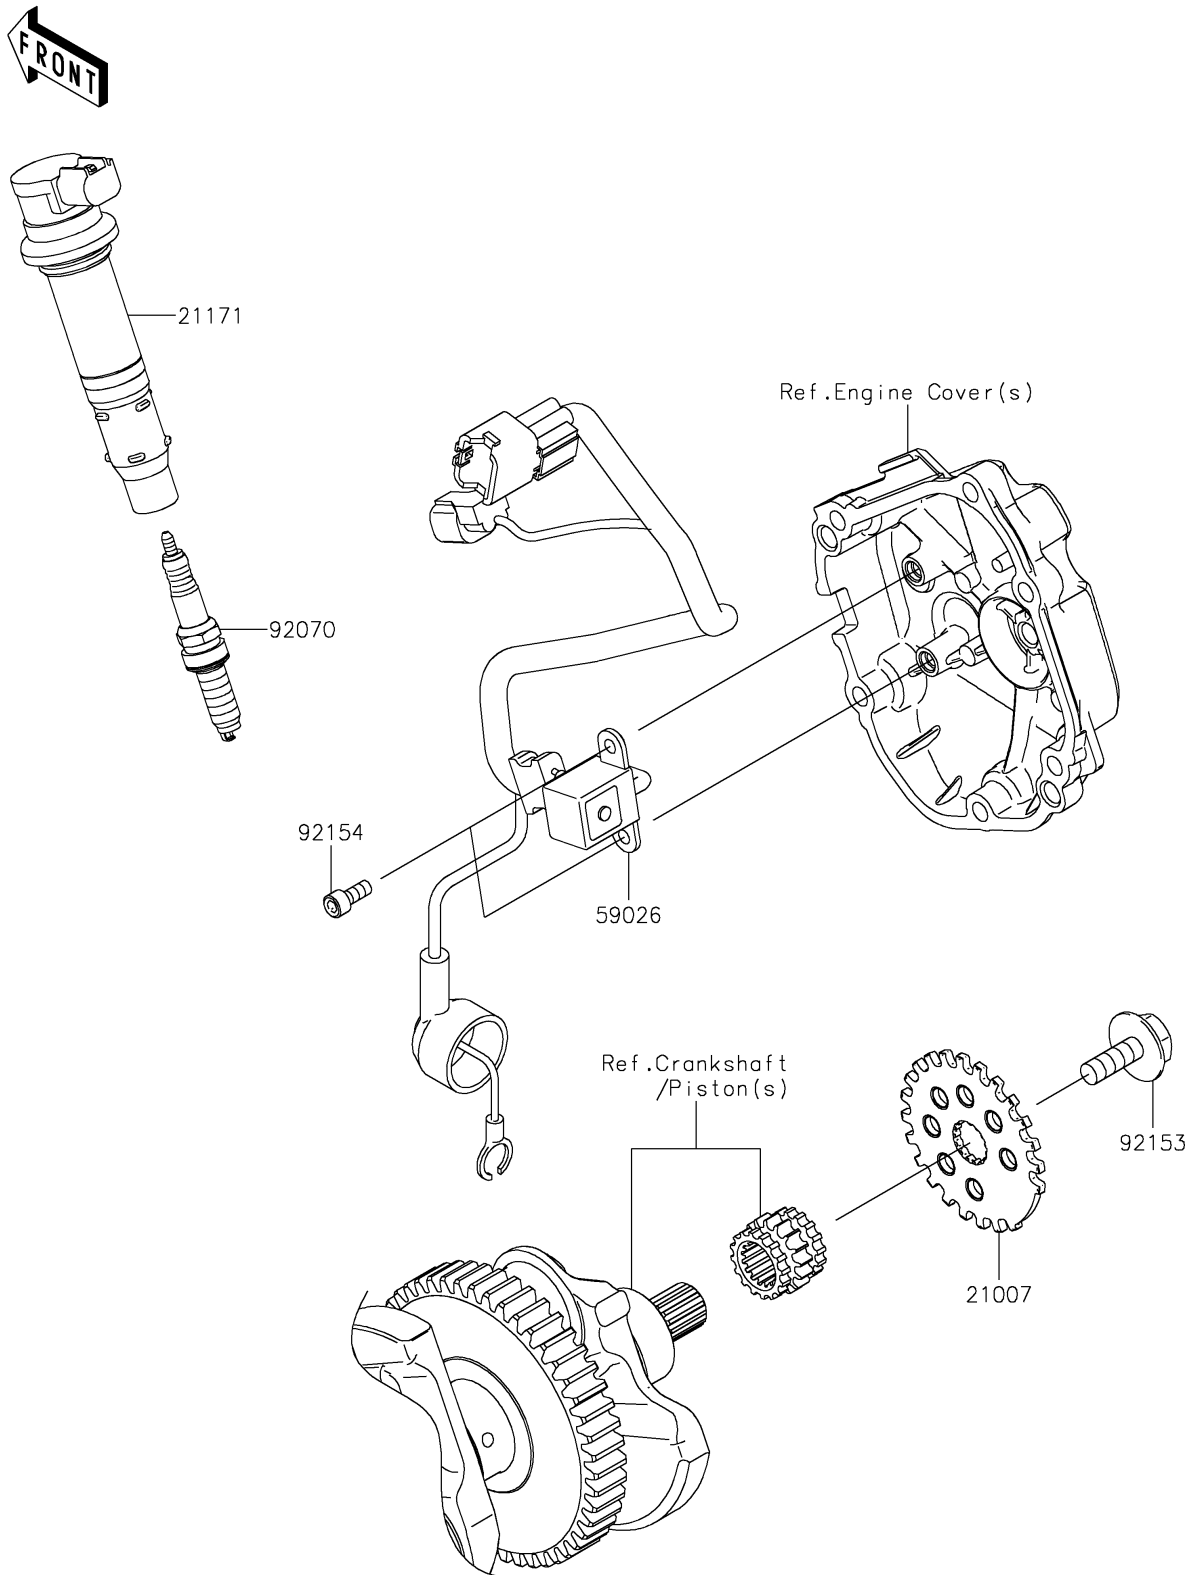

2021 NINJA[®] ZX[™]-10R

PARTS DIAGRAM

Ignition System

E1830

2021 NINJA® ZX™-10R

PARTS LIST

Ignition System

ITEM NAME	PART NUMBER	QUANTITY
ROTOR,PULSING (Ref # 21007)	21007-0705	1
COIL-ASSY-IGNITION (Ref # 21171)	21171-0756	4
COIL-PULSING (Ref # 59026)	59026-0044	1
PLUG-SPARK,SILMAR9B9(NGK) (Ref # 92070)	92070-0047	4
BOLT,FLANGED,8X23 (Ref # 92153)	92153-0549	1
BOLT,SOCKET,5X12 (Ref # 92154)	92154-0503	2