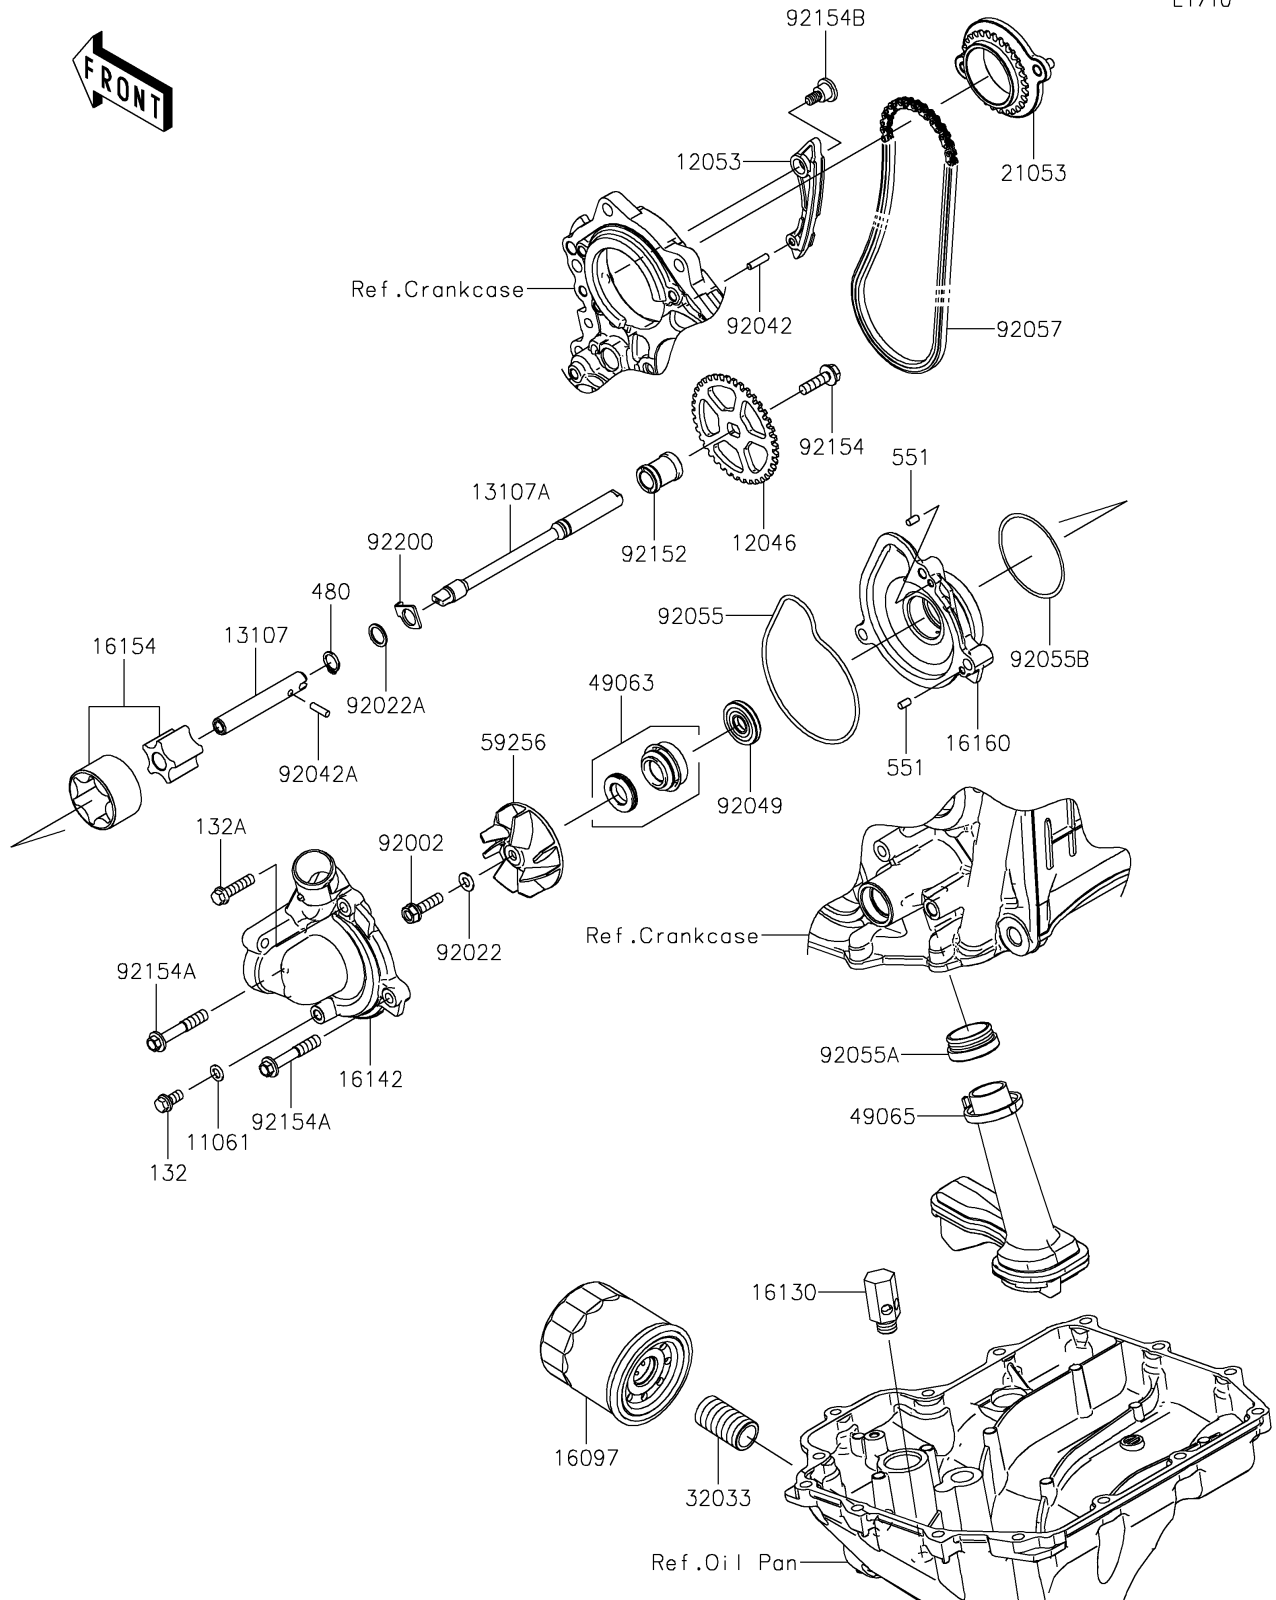

2021 Ninja® ZX™-10R ABS KRT Edition

PARTS DIAGRAM

Oil Pump/Oil Filter

E1710

2021 Ninja® ZX™-10R ABS KRT Edition

Kawasaki
Let the Good Times Roll®

PARTS LIST

Oil Pump/Oil Filter

ITEM NAME	PART NUMBER	QUANTITY
GASKET (Ref # 11061)	11061-0107	1
SPROCKET,OIL PUMP,38T (Ref # 12046)	12046-0094	1
GUIDE-CHAIN (Ref # 12053)	12053-0181	1
SHAFT,LH (Ref # 13107)	13107-0230	1
SHAFT,RH (Ref # 13107A)	13107-0838	1
FILTER-ASSY-OIL (Ref # 16097)	16097-0011	1
VALVE-ASSY-RELIEF (Ref # 16130)	16130-0012	1
COVER-PUMP,WATER (Ref # 16142)	16142-0734	1
ROTOR-PUMP (Ref # 16154)	16154-0708	1
BODY,WATER PUMP (Ref # 16160)	16160-0226	1
SPROCKET-ASSY,PUMP DRIVE,29T (Ref # 21053)	21053-0007	1
PIPE,OIL FILTER (Ref # 32033)	32033-1535	1
SEAL-MECHANICAL,WATER (Ref # 49063)	49063-1055	1
FILTER-OIL (Ref # 49065)	49065-0042	1
IMPELLER (Ref # 59256)	59256-0011	1
BOLT,6X22 (Ref # 92002)	92002-1154	1
WASHER,6.1X12X1 (Ref # 92022)	92022-077	1
WASHER,11.2X15X1 (Ref # 92022A)	92022-311	1
PIN,DOWEL,4X15.8 (Ref # 92042)	92042-014	1
PIN,DOWEL,4X13.8 (Ref # 92042A)	92042-030	1
SEAL-OIL (Ref # 92049)	92049-0798	1
RING-O,WATER PUMP (Ref # 92055)	92055-0208	1
RING-O,OIL FILTER (Ref # 92055A)	92055-1503	1
RING-O,52.6X2.4 (Ref # 92055B)	92055-1520	1
CHAIN,PUMP DRIVE (Ref # 92057)	92057-0674	1
COLLAR (Ref # 92152)	92152-0865	1
BOLT,FLANGED,6X22 (Ref # 92154)	92154-0387	1
BOLT,FLANGED,6X40 (Ref # 92154A)	92154-1890	2
BOLT,6MM (Ref # 92154B)	92154-1891	1

2021 Ninja® ZX™ -10R ABS KRT Edition

Kawasaki
Let the Good Times Roll®

PARTS LIST

Oil Pump/Oil Filter

ITEM NAME	PART NUMBER	QUANTITY
WASHER (Ref # 92200)	92200-1771	1
BOLT-FLANGED-SMALL,6X12 (Ref # 132)	132BC0612	1
BOLT-FLANGED-SMALL,6X25 (Ref # 132A)	132BC0625	1
CIRCLIP-TYPE-C,11MM (Ref # 480)	480J1100	1
PIN-DOWEL,4X8 (Ref # 551)	551A0408	2