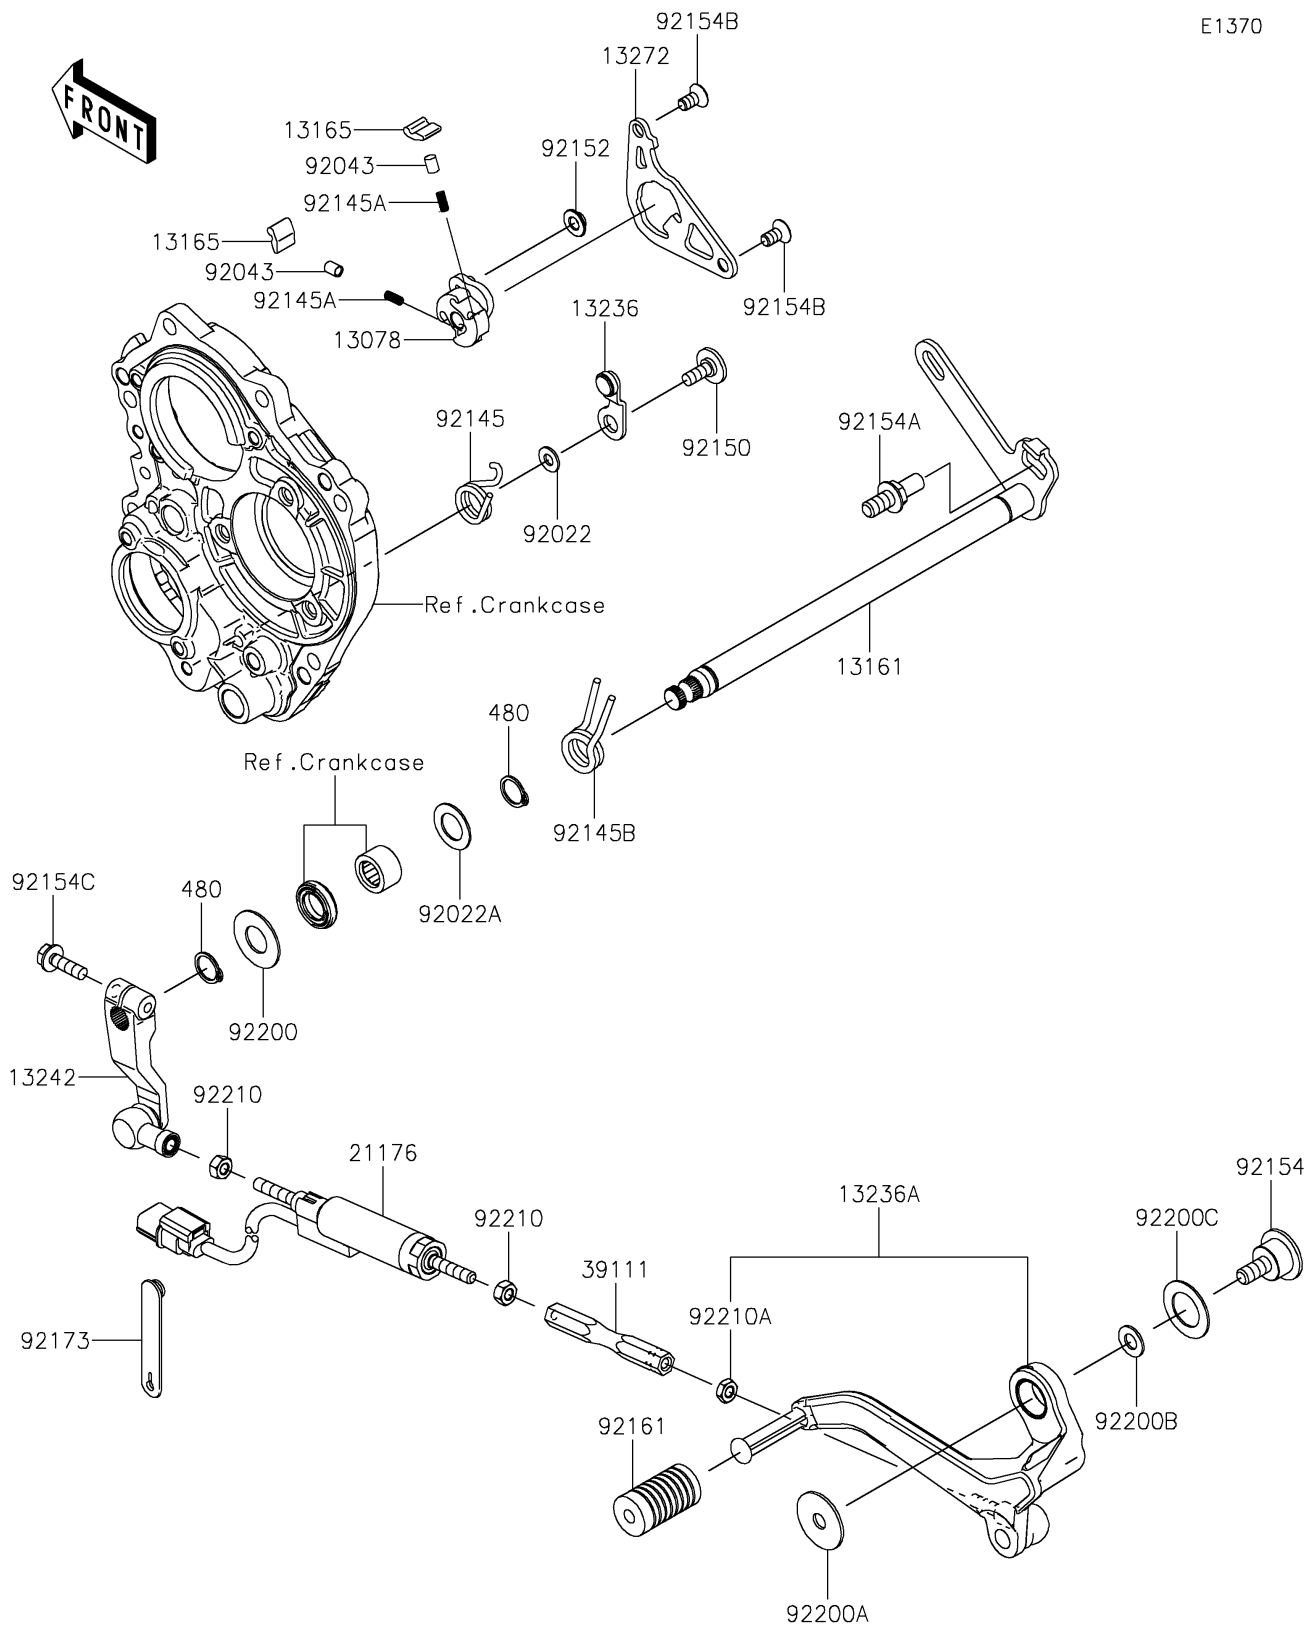

2021 NINJA® ZX™-10R

PARTS DIAGRAM

Gear Change Mechanism

E1370