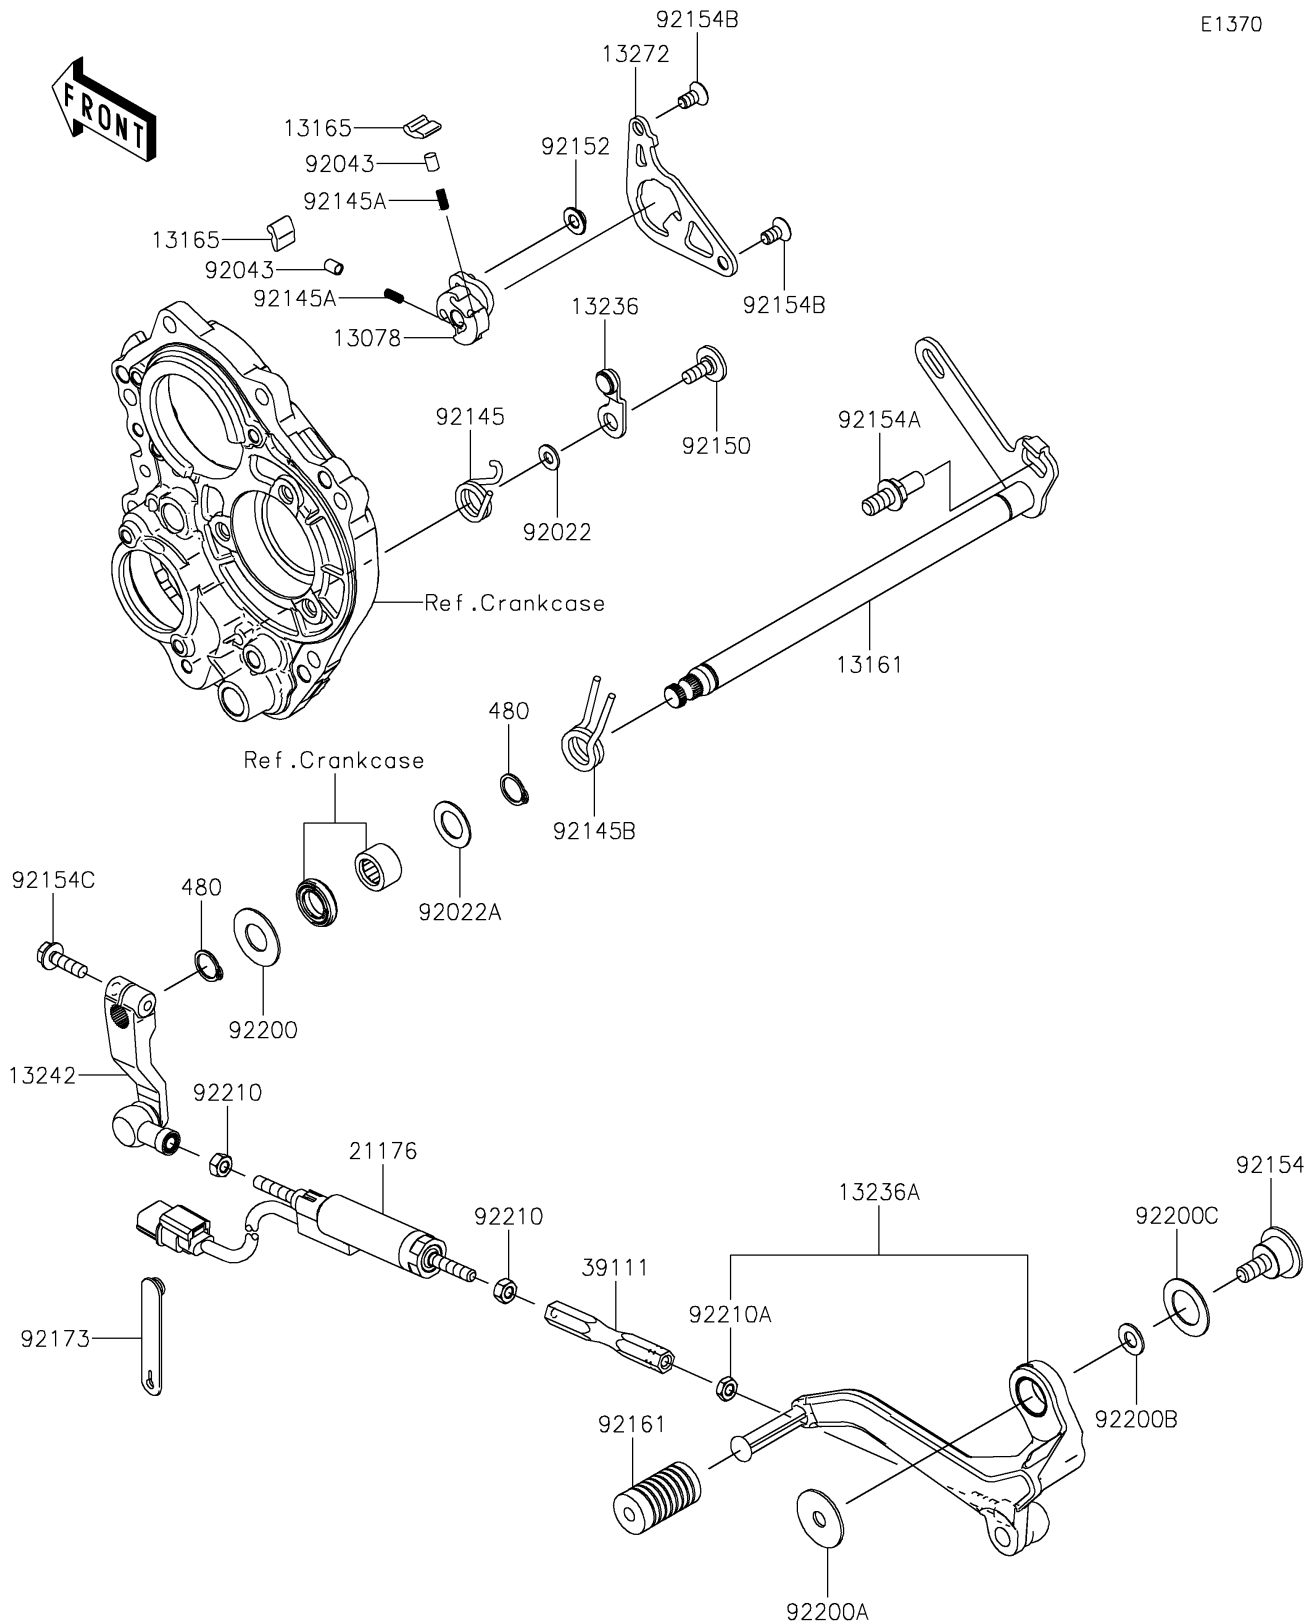

2021 Ninja® ZX™-10R ABS KRT Edition

PARTS DIAGRAM

Gear Change Mechanism

E1370

2021 Ninja® ZX™-10R ABS KRT Edition

Kawasaki
Let the Good Times Roll®

PARTS LIST

Gear Change Mechanism

ITEM NAME	PART NUMBER	QUANTITY
RATCHET (Ref # 13078)	13078-0012	1
LEVER-COMP-CHANGE SHAFT (Ref # 13161)	13161-0078	1
PAWL (Ref # 13165)	13165-0018	2
LEVER-COMP,POSITION (Ref # 13236)	13236-0192	1
LEVER-COMP,CHANGE PEDAL (Ref # 13236A)	13236-0843	1
LEVER-ASSY-CHANGE (Ref # 13242)	13242-0241	1
PLATE (Ref # 13272)	13272-2171	1
SENSOR,QUICK SHIFTER (Ref # 21176)	21176-0850	1
ROD-TIE (Ref # 39111)	39111-0338	1
WASHER,6X12.8X1.2 (Ref # 92022)	92022-1827	1
WASHER,14.3X24X1 (Ref # 92022A)	92022-272	1
PIN,PLUNGER (Ref # 92043)	92043-1676	2
SPRING (Ref # 92145)	92145-0849	1
SPRING (Ref # 92145A)	92145-1490	2
SPRING (Ref # 92145B)	92145-1734	1
BOLT,SOCKET,6X16 (Ref # 92150)	92150-1673	1
COLLAR (Ref # 92152)	92152-1414	1
BOLT (Ref # 92154)	92154-1884	1
BOLT,RETURN SPRING (Ref # 92154A)	92154-1885	1
BOLT,TORX,6X8.7 (Ref # 92154B)	92154-1886	2
BOLT,FLANGED,6X20 (Ref # 92154C)	92154-2090	1
DAMPER (Ref # 92161)	92161-2401	1
CLAMP (Ref # 92173)	92173-2199	1
WASHER (Ref # 92200)	92200-0265	1
WASHER,8.2X30X1.5 (Ref # 92200A)	92200-0810	1
WASHER,8.2X18X1.2 (Ref # 92200B)	92200-0811	1
WASHER,18.3X30X1 (Ref # 92200C)	92200-0812	1
NUT,6MM (Ref # 92210)	92210-1100	2
NUT,LEFT HANDED,6MM (Ref # 92210A)	92210-1101	1

2021 Ninja® ZX™ -10R ABS KRT Edition

Kawasaki
Let the Good Times Roll®

PARTS LIST

Gear Change Mechanism

ITEM NAME	PART NUMBER	QUANTITY
CIRCLIP-TYPE-C,14MM (Ref # 480)	480J1400	2