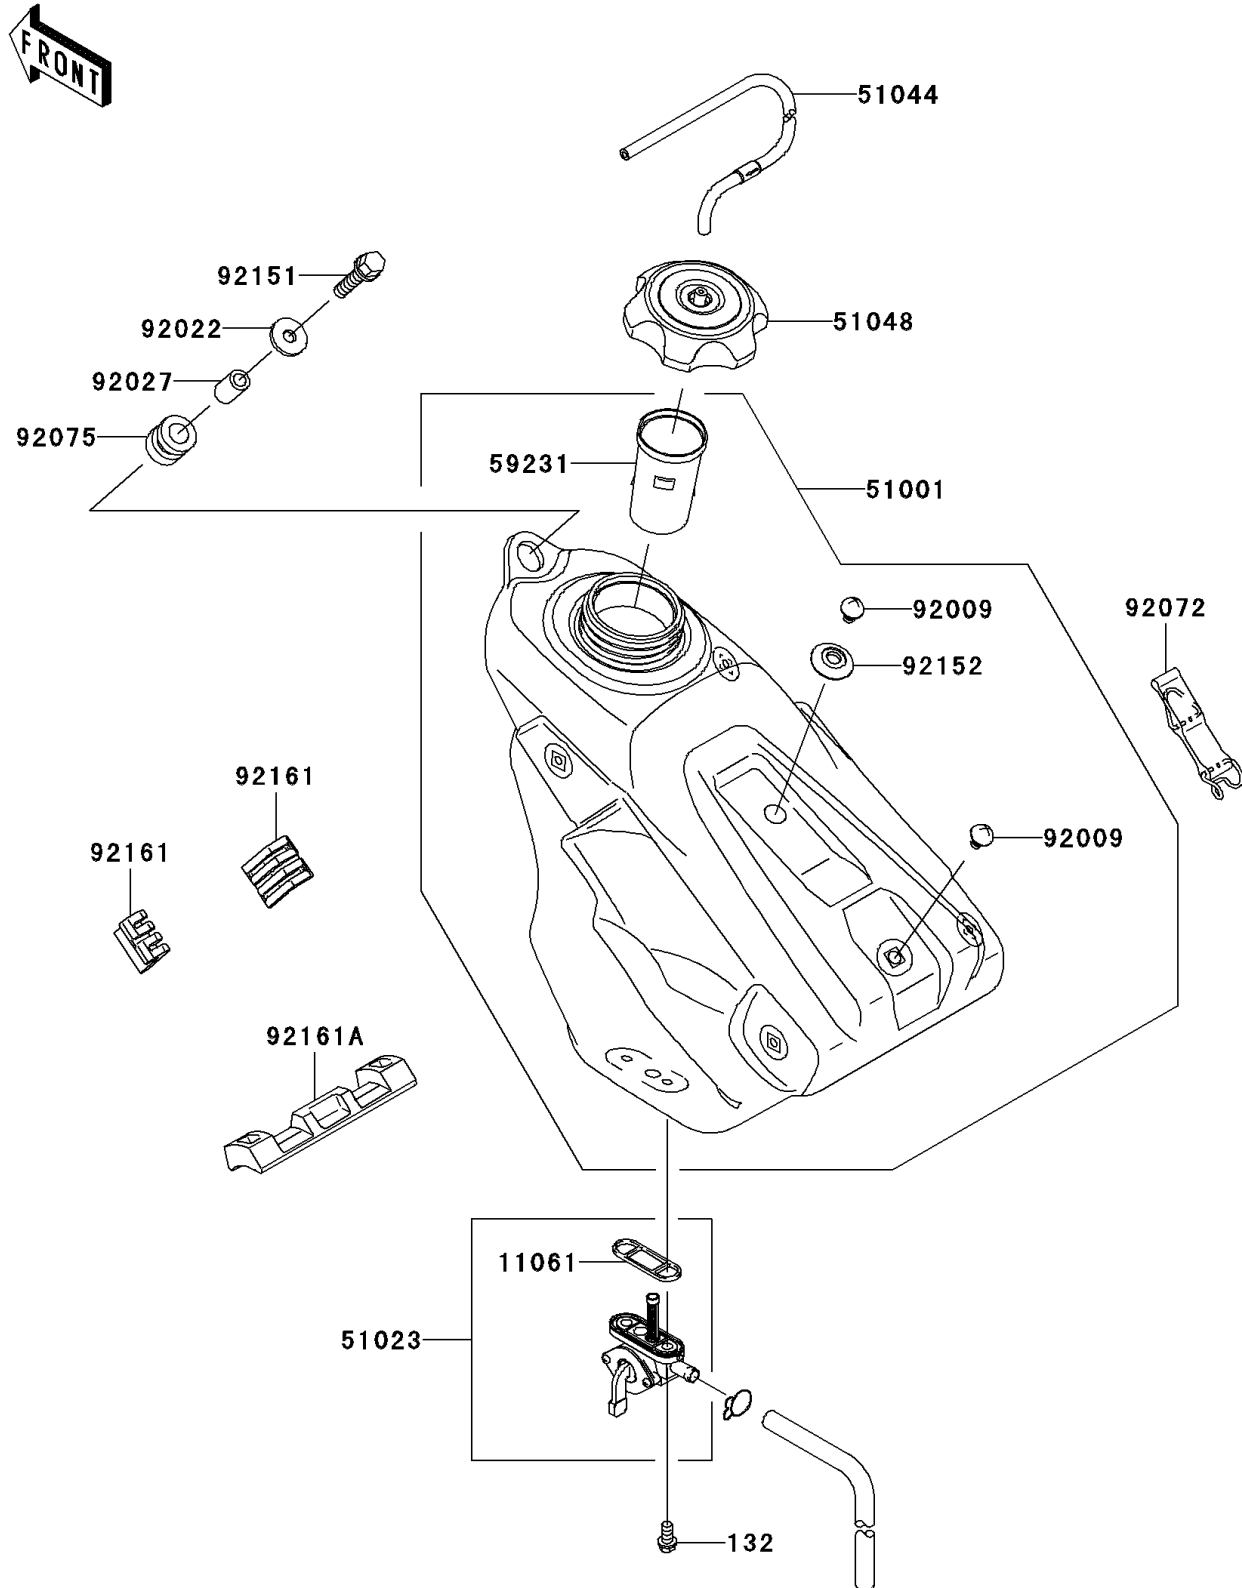

2007 KX250F

PARTS DIAGRAM

Fuel Tank

F2410

2007 KX250F

PARTS LIST

Fuel Tank

Kawasaki

Let the Good Times Roll®

ITEM NAME

PART NUMBER

QUANTITY
