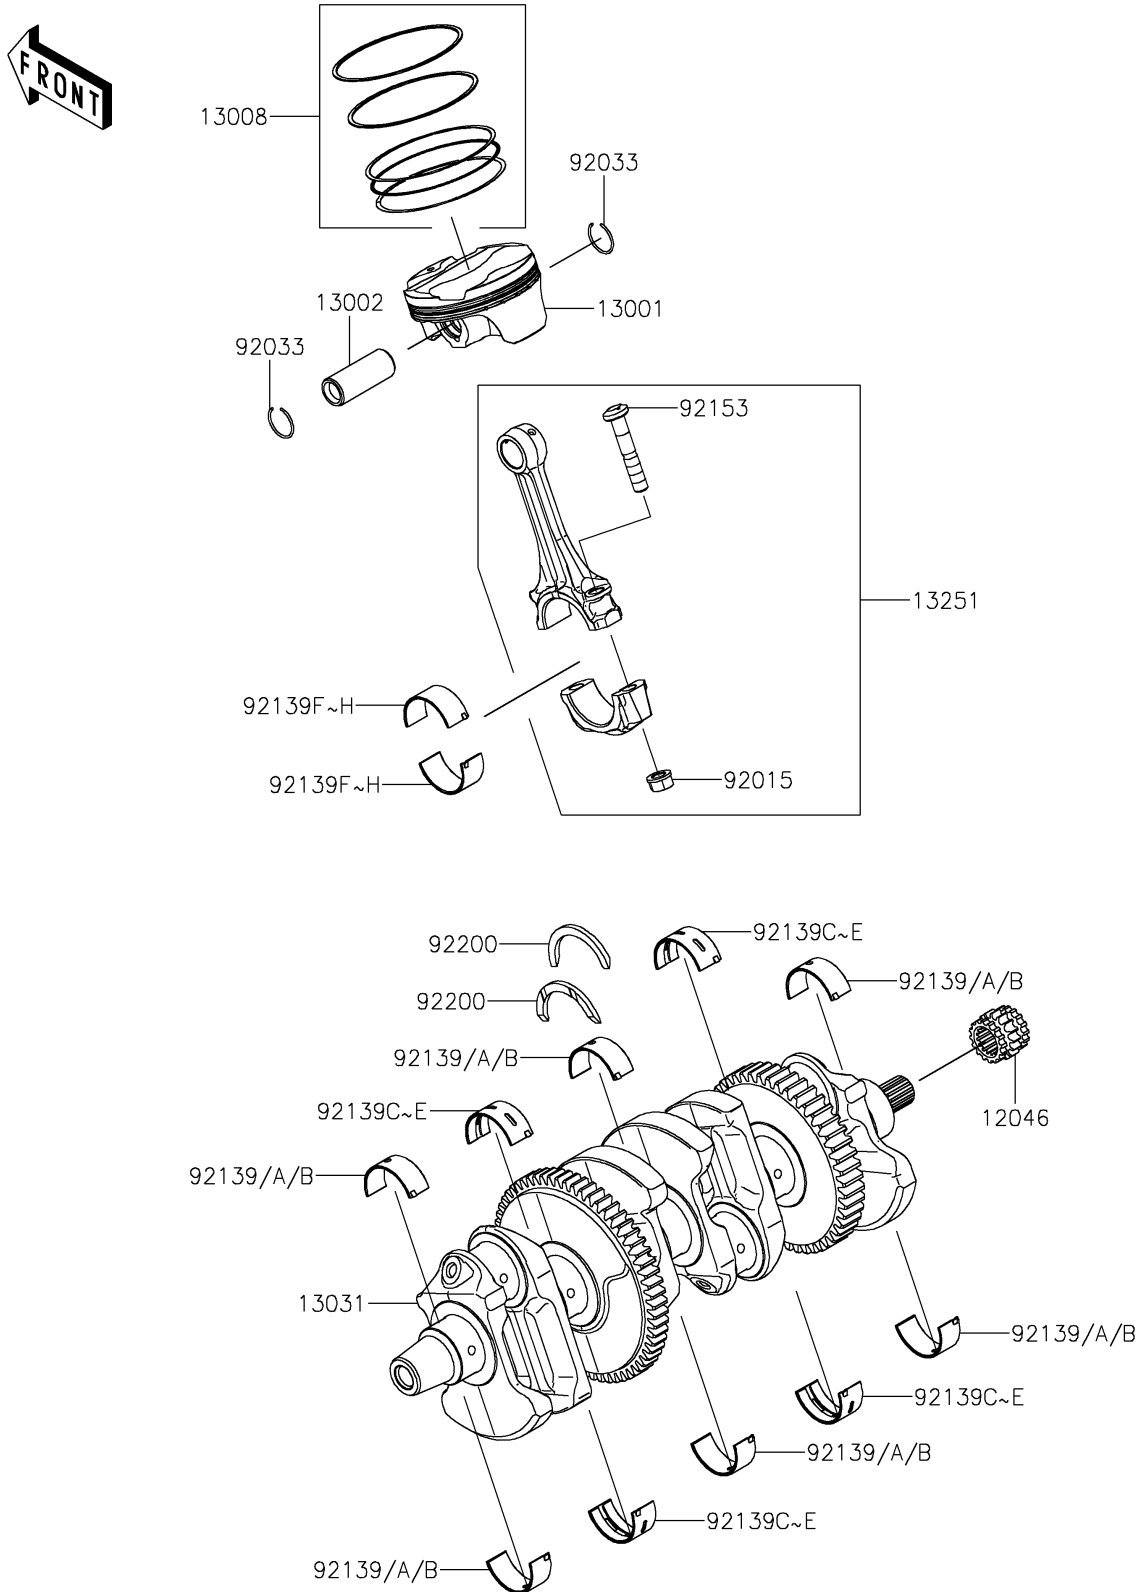

## PARTS DIAGRAM Crankshaft/Piston(s)

E1320

## PARTS LIST

### Crankshaft/Piston(s)

ITEM NAME	PART NUMBER	QUANTITY
SPROCKET,15T (Ref # 12046)	12046-0611	1
PISTON-ENGINE (Ref # 13001)	13001-0800	4
PIN-PISTON (Ref # 13002)	13002-0717	4
RING-SET-PISTON (Ref # 13008)	13008-0562	4
CRANKSHAFT-COMP (Ref # 13031)	13031-0950	1
ROD-ASSY-CONNECTING,H (Ref # 13251)	13251-0725-HH	4
NUT,FLANGED,8MM (Ref # 92015)	92015-1311	8
RING-SNAP (Ref # 92033)	92033-1054	8
BUSHING,#1&#3&#5,BLUE (Ref # 92139)	92139-0298	AR
BUSHING,#1&#3&#5,BLACK (Ref # 92139A)	92139-0299	6
BUSHING,#1&#3&#5,BROWN (Ref # 92139B)	92139-0300	AR
BUSHING,#2&#4,BLUE (Ref # 92139C)	92139-0301	AR
BUSHING,#2&#4,BLACK (Ref # 92139D)	92139-0302	4
BUSHING,#2&#4,BROWN (Ref # 92139E)	92139-0303	AR
BUSHING,PIN,BLUE (Ref # 92139F)	92139-0853	8
BUSHING,PIN,BLACK (Ref # 92139G)	92139-0854	AR
BUSHING,PIN,BROWN (Ref # 92139H)	92139-0855	AR
BOLT,CON-ROD,8X45.5 (Ref # 92153)	92153-0809	8
WASHER,T=3.25 (Ref # 92200)	92200-0424	2