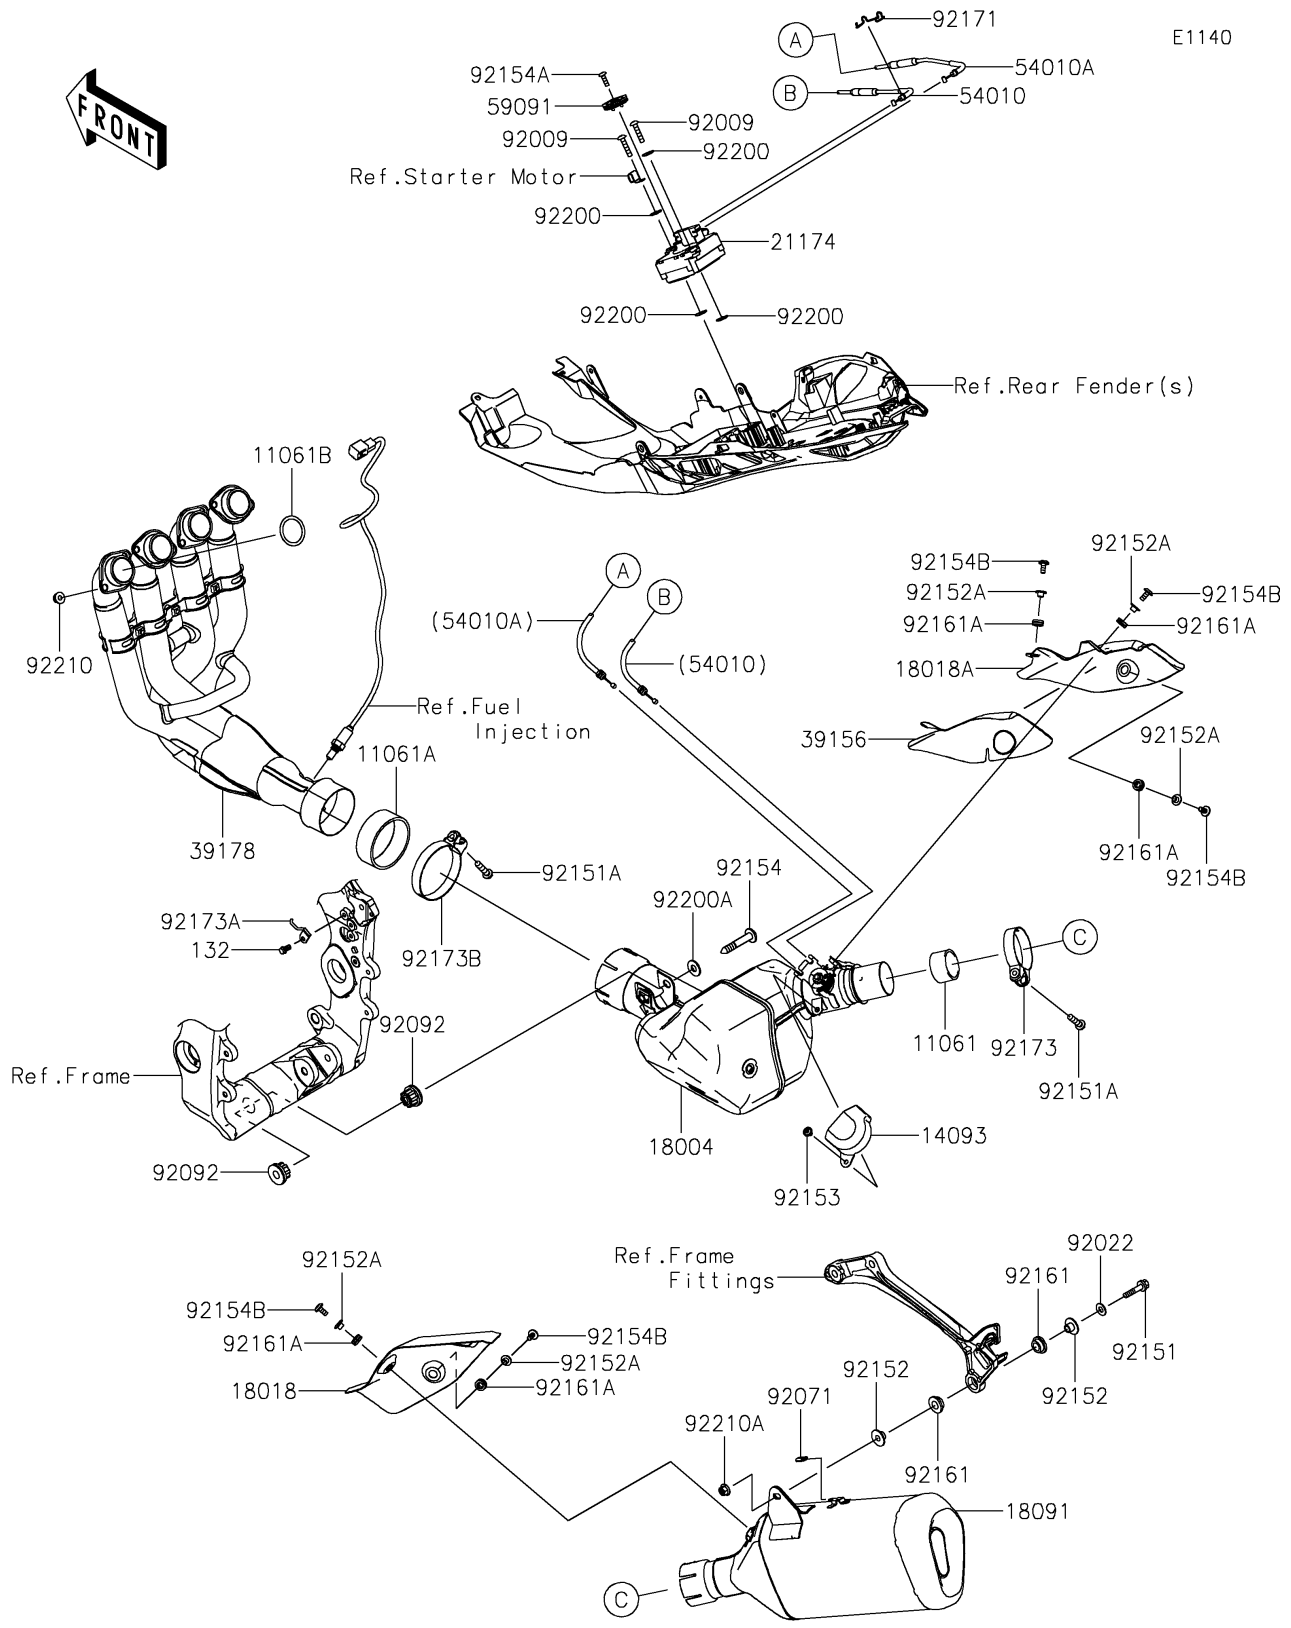

2021 NINJA[®] ZX[™]-10R

PARTS DIAGRAM

Muffler(s)

2021 NINJA® ZX™-10R

PARTS LIST

Muffler(s)

ITEM NAME	PART NUMBER	QUANTITY
GASKET,50.8X62X30 (Ref # 11061)	11061-0447	1
GASKET,76X84X30 (Ref # 11061A)	11061-1384	1
GASKET,EXHAUST PIPE (Ref # 11061B)	11061-1387	4
COVER,PULLEY (Ref # 14093)	14093-1062	1
CHAMBER-PREMUFLER (Ref # 18004)	18004-0114	1
PLATE-HEAT GUARD,MUFFLER (Ref # 18018)	18018-0627	1
PLATE-HEAT GUARD,CHAMBER (Ref # 18018A)	18018-0628	1
BODY-COMP-MUFFLER (Ref # 18091)	18091-1195	1
MOTOR-ELECTRIC (Ref # 21174)	21174-0009	1
PAD,HEAT GUARD (Ref # 39156)	39156-2619	1
MANIFOLD-COMP-EXHAUST (Ref # 39178)	39178-0390	1
CABLE,OPEN (Ref # 54010)	54010-0610	1
CABLE,CLOSE (Ref # 54010A)	54010-0611	1
PULLEY (Ref # 59091)	59091-0007	1
SCREW,TAPPING,6X30 (Ref # 92009)	92009-1481	2
WASHER,8.5X19X1.2 (Ref # 92022)	92022-3730	1
GROMMET (Ref # 92071)	92071-1270	1
BUSHING-RUBBER,MUFFLER (Ref # 92092)	92092-1087	2
BOLT,FLANGED,8X40 (Ref # 92151)	92151-1532	1
BOLT,FLANGED,8X35 (Ref # 92151A)	92151-1537	2
COLLAR (Ref # 92152)	92152-0188	2
COLLAR,6.3X8.3X16 (Ref # 92152A)	92152-2180	5
BOLT,SOCKET,6X10 (Ref # 92153)	92153-1527	1
BOLT,SOCKET,10X61 (Ref # 92154)	92154-0125	1
BOLT,TORX,5X18 (Ref # 92154A)	92154-0217	1
BOLT,SOCKET,6X14 (Ref # 92154B)	92154-0907	5
DAMPER (Ref # 92161)	92161-0135	2
DAMPER (Ref # 92161A)	92161-0308	5
CLAMP (Ref # 92171)	92171-0292	1

2021 NINJA® ZX™-10R

PARTS LIST

Muffler(s)

ITEM NAME	PART NUMBER	QUANTITY
CLAMP,64.5MM (Ref # 92173)	92173-0284	1
CLAMP (Ref # 92173A)	92173-1528	1
CLAMP (Ref # 92173B)	92173-2317	1
WASHER (Ref # 92200)	92200-0078	4
WASHER,10.5X25X2.0 (Ref # 92200A)	92200-1377	1
NUT,8MM (Ref # 92210)	92210-0076	8
NUT,8MM (Ref # 92210A)	92210-0121	1
BOLT-FLANGED-SMALL,6X12 (Ref # 132)	132BA0612	1