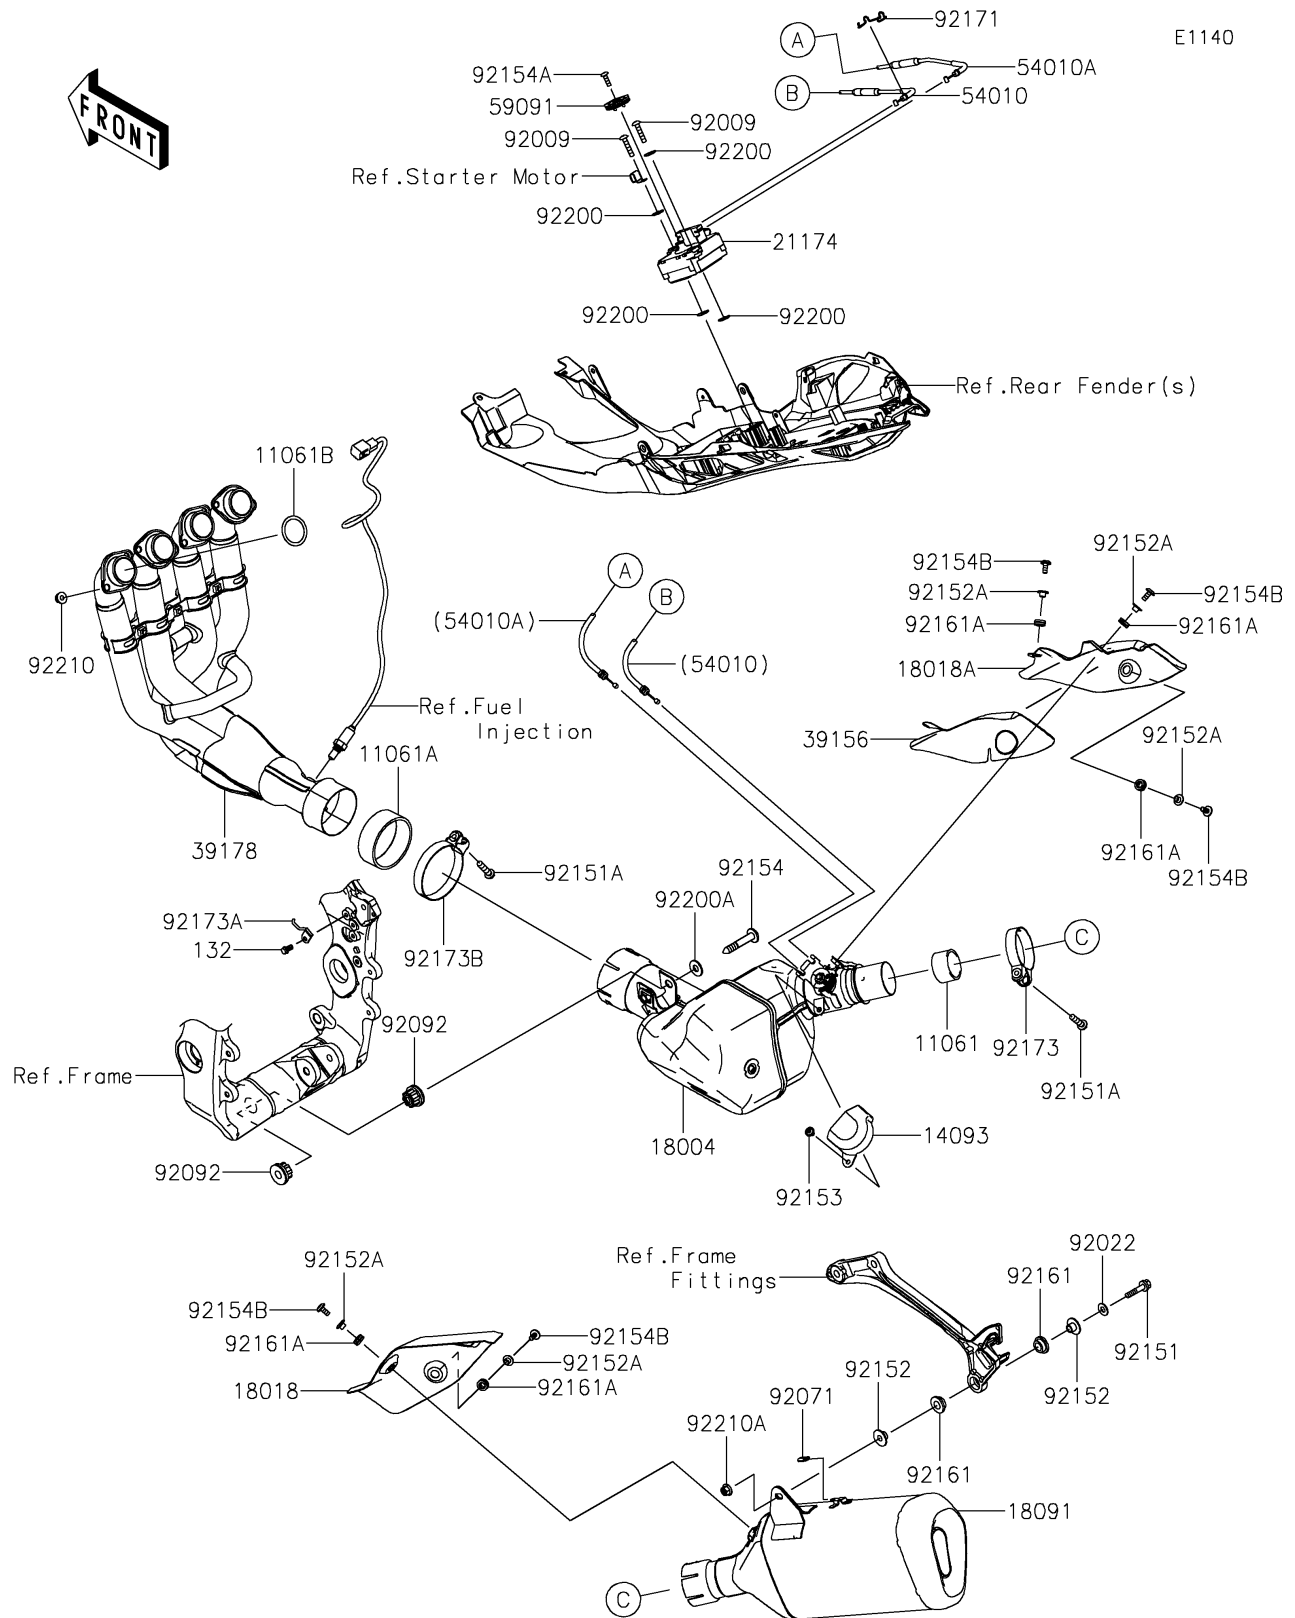

2021 Ninja[®] ZX[™]-10R ABS KRT Edition

PARTS DIAGRAM

Muffler(s)

2021 Ninja® ZX™-10R ABS KRT Edition

Kawasaki
Let the Good Times Roll®

PARTS LIST

Muffler(s)

ITEM NAME	PART NUMBER	QUANTITY
GASKET,50.8X62X30 (Ref # 11061)	11061-0447	1
GASKET,76X84X30 (Ref # 11061A)	11061-1384	1
GASKET,EXHAUST PIPE (Ref # 11061B)	11061-1387	4
COVER,PULLEY (Ref # 14093)	14093-1062	1
CHAMBER-PREMUFLER (Ref # 18004)	18004-0114	1
PLATE-HEAT GUARD,MUFFLER (Ref # 18018)	18018-0627	1
PLATE-HEAT GUARD,CHAMBER (Ref # 18018A)	18018-0628	1
BODY-COMP-MUFFLER (Ref # 18091)	18091-1195	1
MOTOR-ELECTRIC (Ref # 21174)	21174-0009	1
PAD,HEAT GUARD (Ref # 39156)	39156-2619	1
MANIFOLD-COMP-EXHAUST (Ref # 39178)	39178-0390	1
CABLE,OPEN (Ref # 54010)	54010-0610	1
CABLE,CLOSE (Ref # 54010A)	54010-0611	1
PULLEY (Ref # 59091)	59091-0007	1
SCREW,TAPPING,6X30 (Ref # 92009)	92009-1481	2
WASHER,8.5X19X1.2 (Ref # 92022)	92022-3730	1
GROMMET (Ref # 92071)	92071-1270	1
BUSHING-RUBBER,MUFFLER (Ref # 92092)	92092-1087	2
BOLT,FLANGED,8X40 (Ref # 92151)	92151-1532	1
BOLT,FLANGED,8X35 (Ref # 92151A)	92151-1537	2
COLLAR (Ref # 92152)	92152-0188	2
COLLAR,6.3X8.3X16 (Ref # 92152A)	92152-2180	5
BOLT,SOCKET,6X10 (Ref # 92153)	92153-1527	1
BOLT,SOCKET,10X61 (Ref # 92154)	92154-0125	1
BOLT,TORX,5X18 (Ref # 92154A)	92154-0217	1
BOLT,SOCKET,6X14 (Ref # 92154B)	92154-0907	5
DAMPER (Ref # 92161)	92161-0135	2
DAMPER (Ref # 92161A)	92161-0308	5
CLAMP (Ref # 92171)	92171-0292	1

2021 Ninja® ZX™-10R ABS KRT Edition

Kawasaki
Let the Good Times Roll®

PARTS LIST

Muffler(s)

ITEM NAME	PART NUMBER	QUANTITY
CLAMP,64.5MM (Ref # 92173)	92173-0284	1
CLAMP (Ref # 92173A)	92173-1528	1
CLAMP (Ref # 92173B)	92173-2317	1
WASHER (Ref # 92200)	92200-0078	4
WASHER,10.5X25X2.0 (Ref # 92200A)	92200-1377	1
NUT,8MM (Ref # 92210)	92210-0076	8
NUT,8MM (Ref # 92210A)	92210-0121	1
BOLT-FLANGED-SMALL,6X12 (Ref # 132)	132BA0612	1