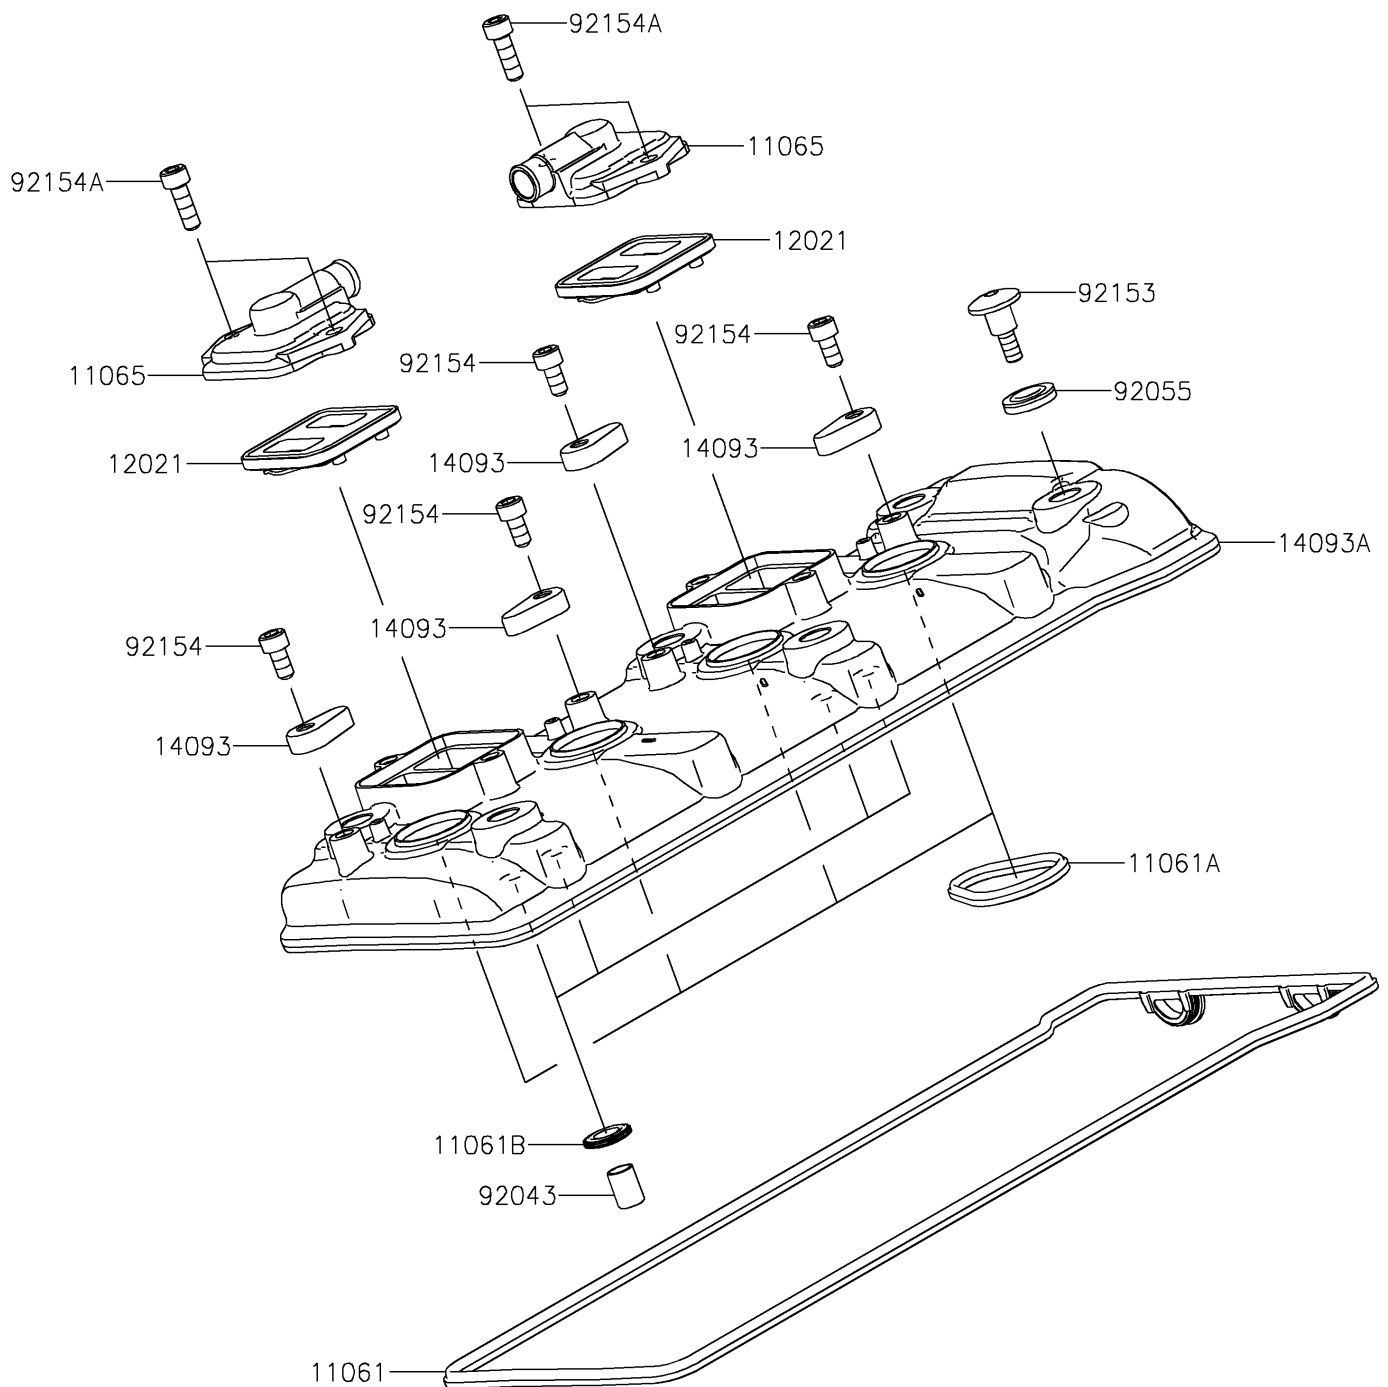

2021 NINJA[®] ZX[™]-10R

PARTS DIAGRAM Cylinder Head Cover

E1112

2021 NINJA® ZX™-10R

PARTS LIST

Cylinder Head Cover

ITEM NAME	PART NUMBER	QUANTITY
GASKET,HEAD COVER (Ref # 11061)	11061-1290	1
GASKET,PLUG HOLE (Ref # 11061A)	11061-1291	4
GASKET (Ref # 11061B)	11061-1292	4
CAP (Ref # 11065)	11065-0360	2
VALVE-ASSY-REED (Ref # 12021)	12021-0021	2
COVER (Ref # 14093)	14093-0770	4
COVER,HEAD (Ref # 14093A)	14093-1092	1
PIN,DOWEL,10X14 (Ref # 92043)	92043-1037	4
RING-O (Ref # 92055)	92055-0785	6
BOLT,SOCKET,6X22.5 (Ref # 92153)	92153-1779	6
BOLT,SOCKET,6X12 (Ref # 92154)	92154-1820	4
BOLT,SOCKET,6X18 (Ref # 92154A)	92154-1832	4