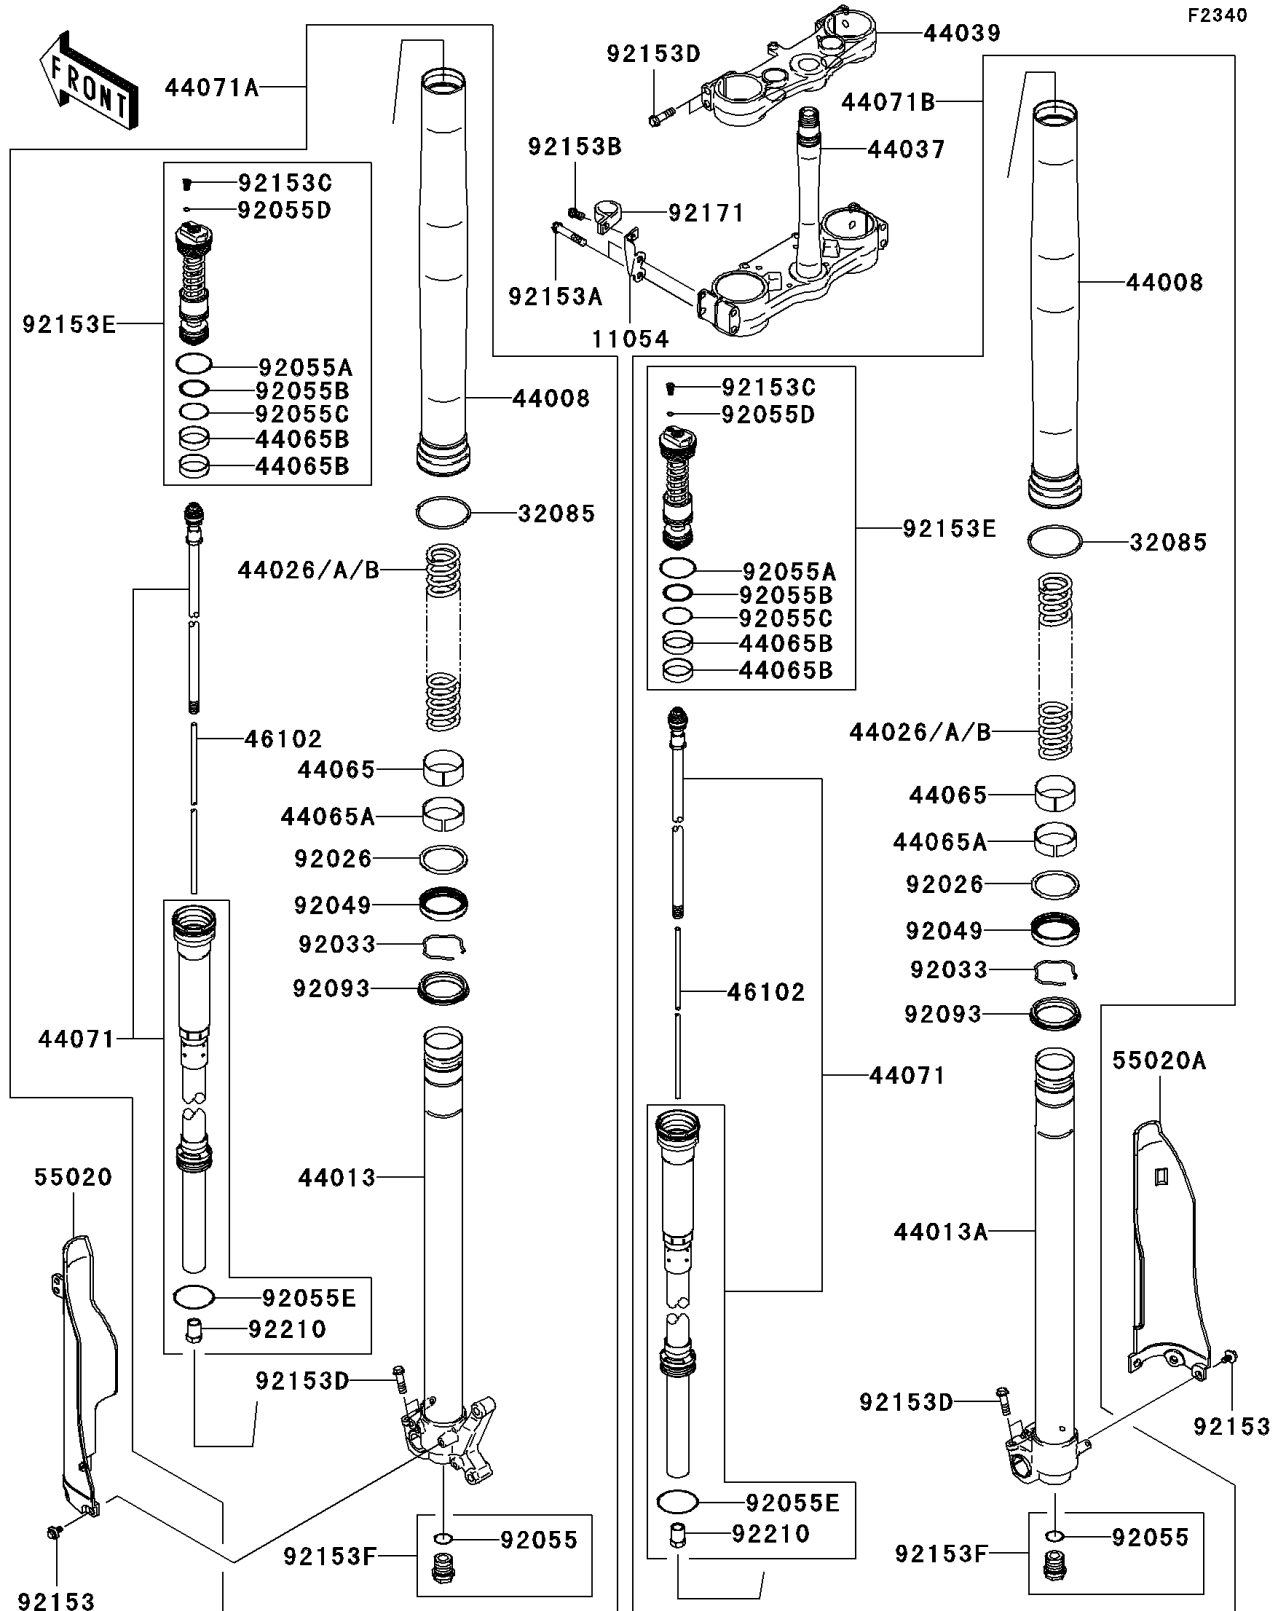

2007 KX250F

PARTS DIAGRAM

Front Fork

2007 KX250F

PARTS LIST

Front Fork

ITEM NAME

PART NUMBER

QUANTITY
