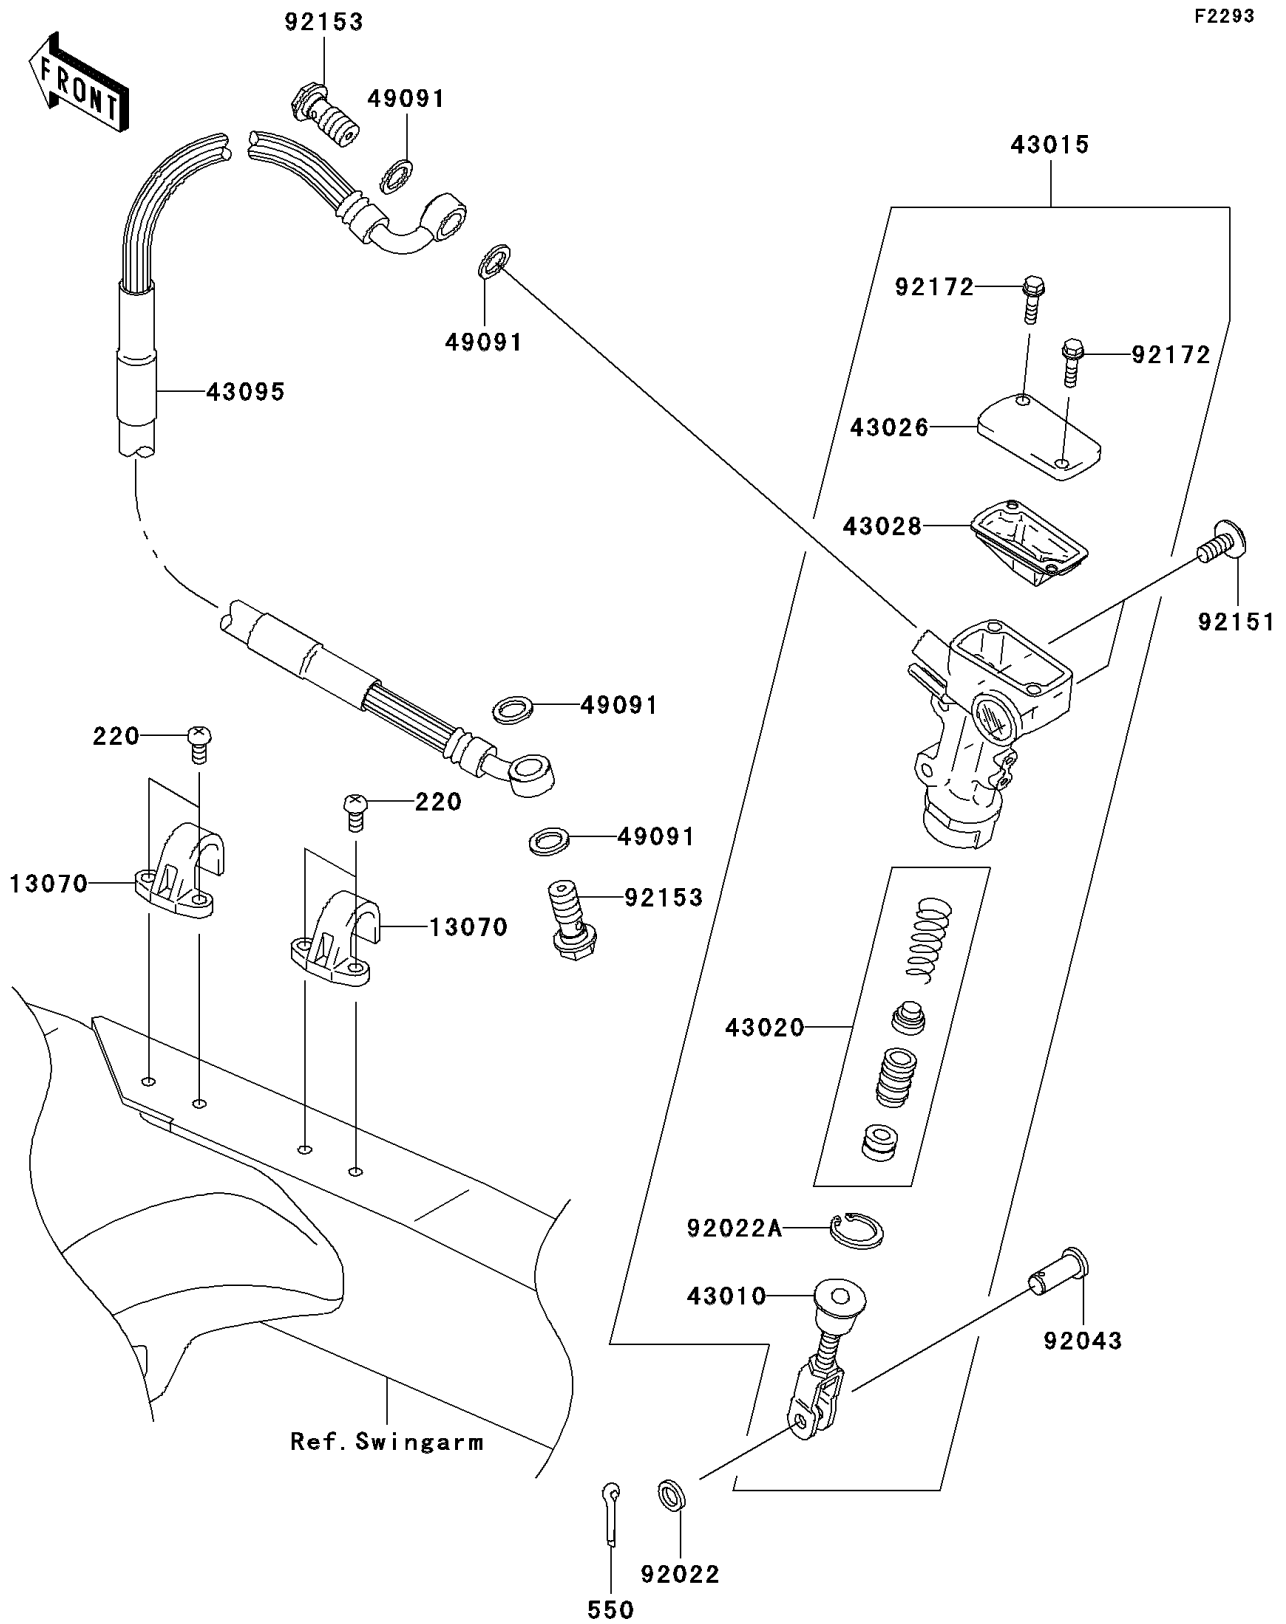

2007 KX250F

PARTS DIAGRAM

Rear Master Cylinder

F2293

2007 KX250F

PARTS LIST

Rear Master Cylinder

Kawasaki

Let the Good Times Roll®

ITEM NAME

PART NUMBER

QUANTITY
