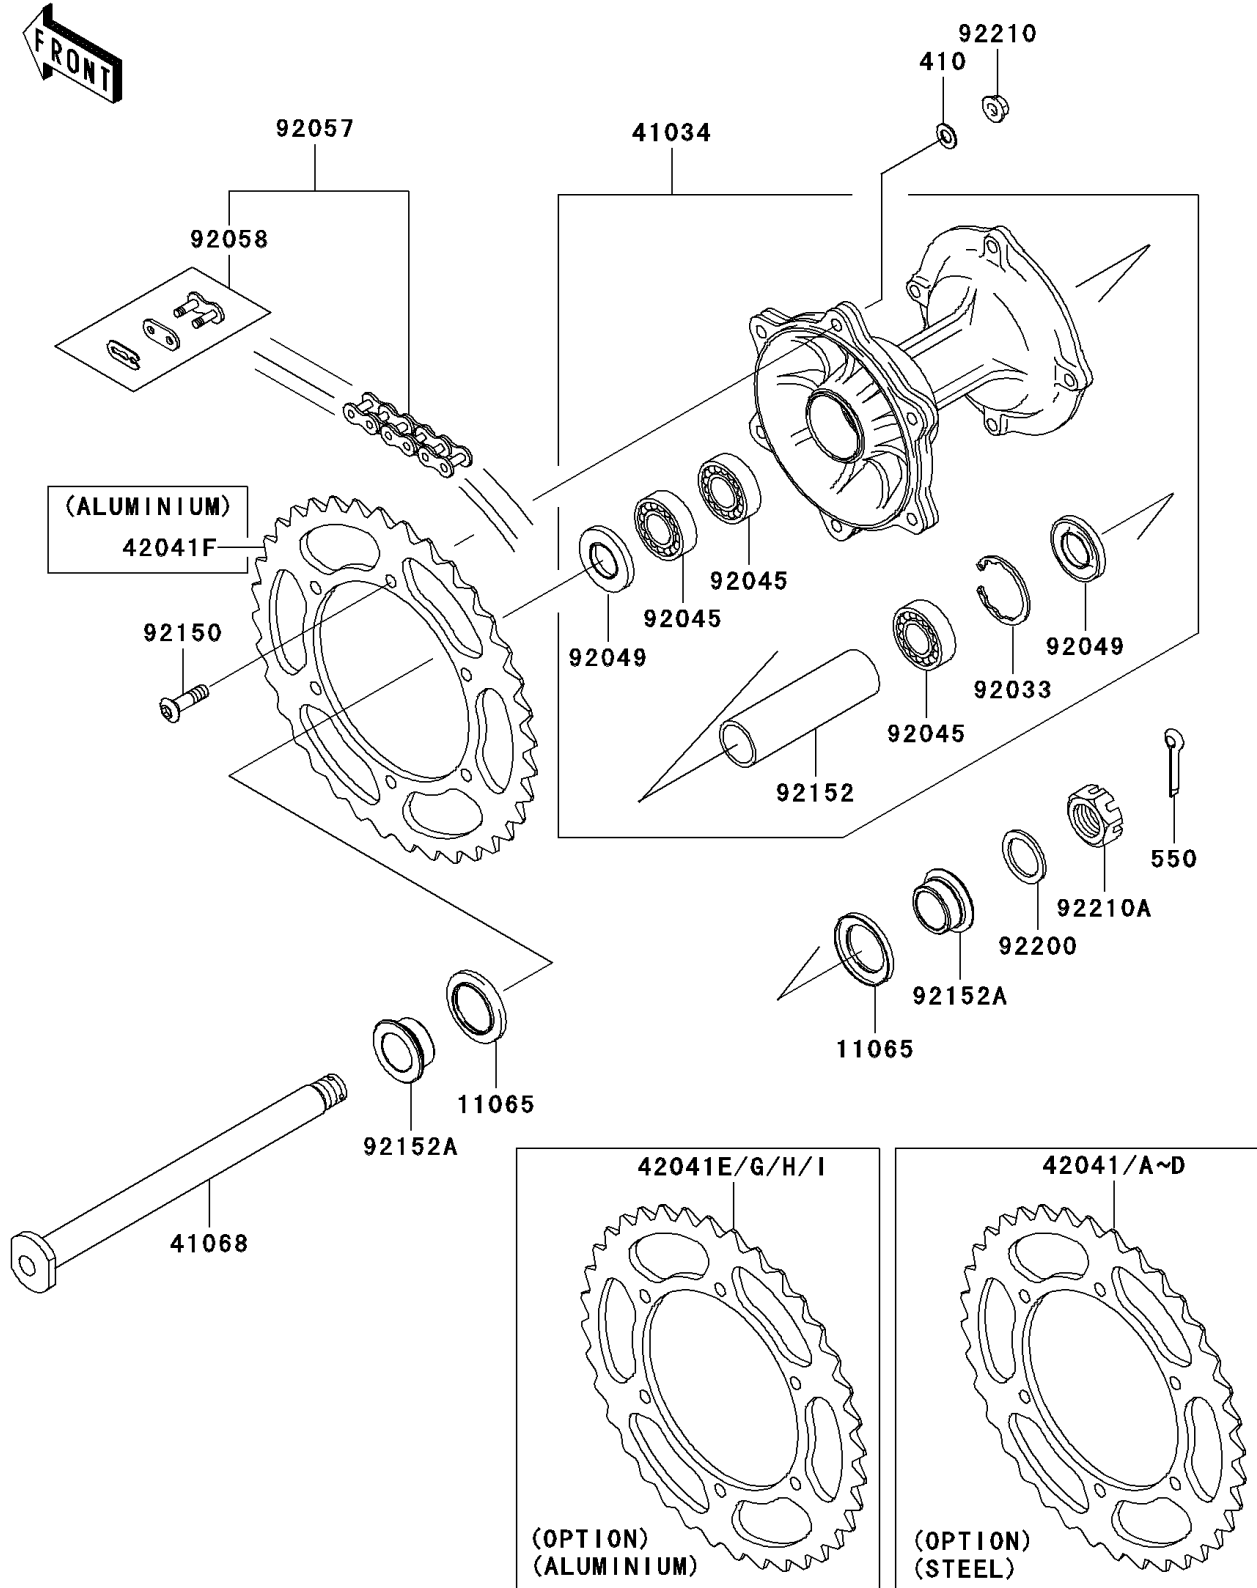

## PARTS DIAGRAM

### Rear Hub

F2240

## PARTS LIST

### Rear Hub

**Kawasaki**

Let the Good Times Roll®

**ITEM NAME**

**PART NUMBER**

**QUANTITY**

---