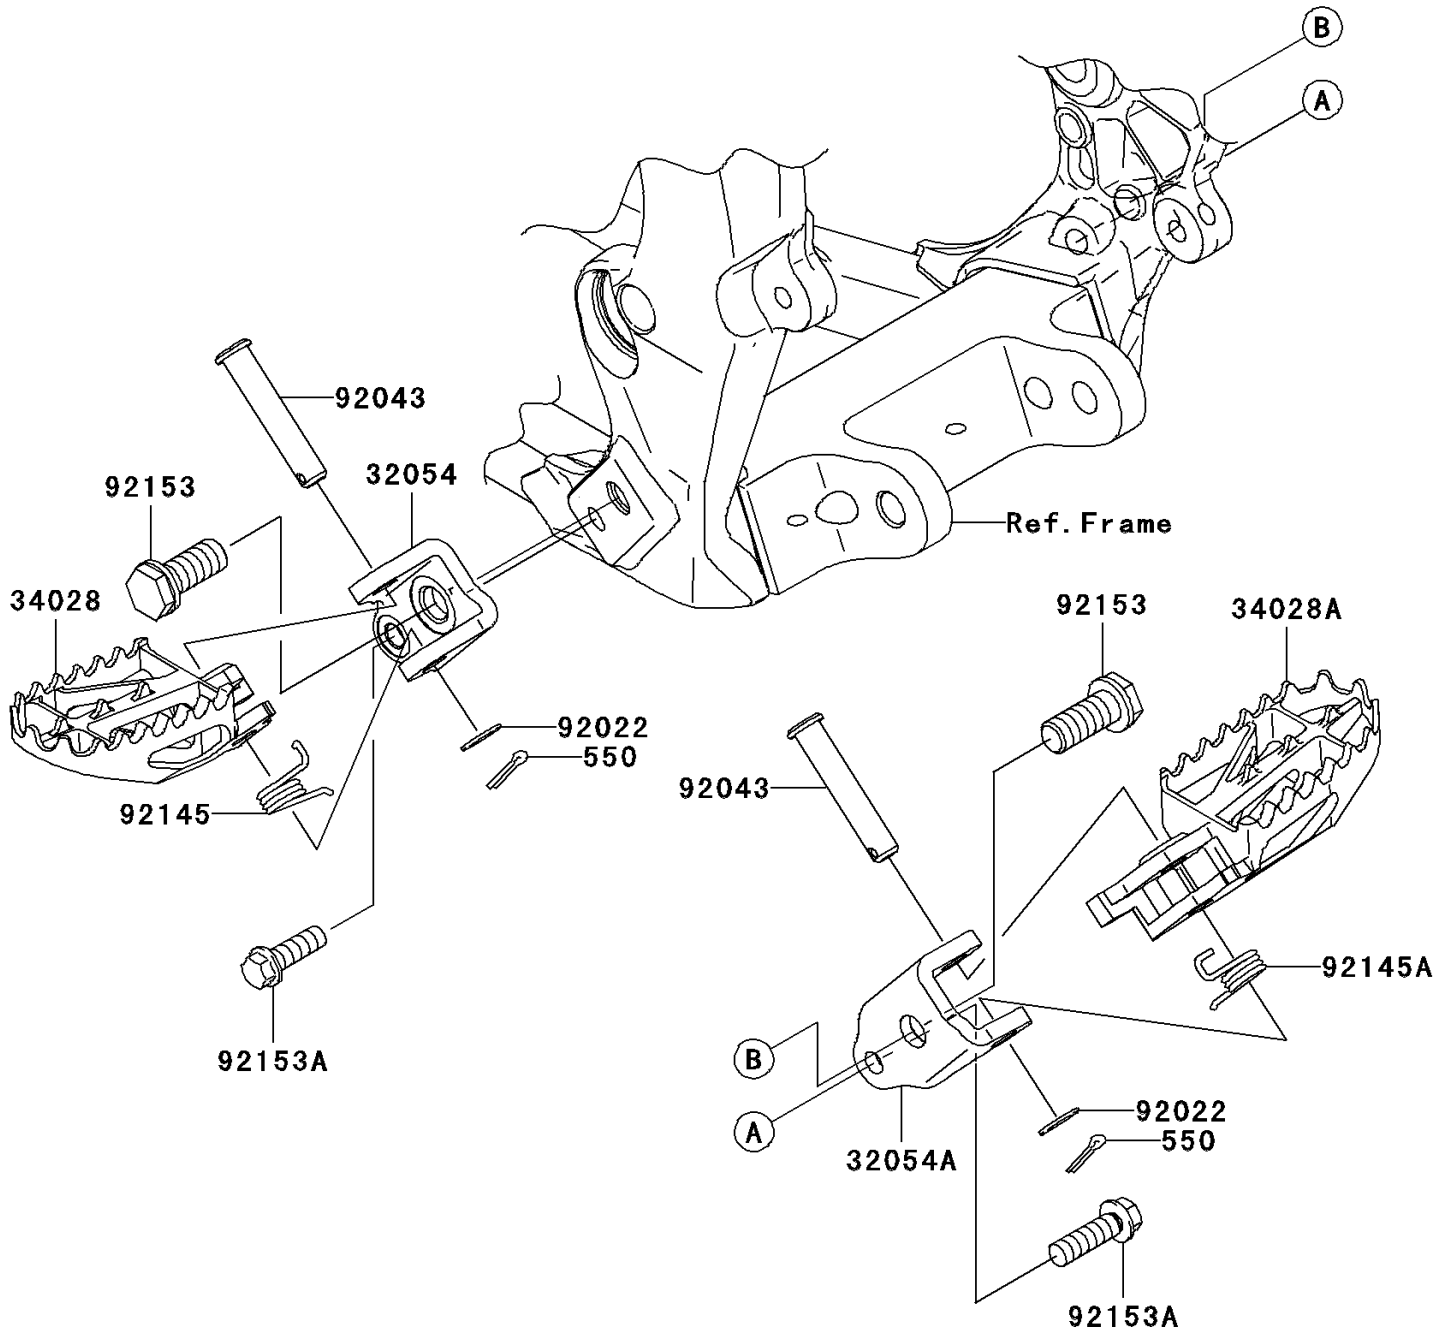

2007 KX250F

PARTS DIAGRAM

Footrests

F2160

2007 KX250F

PARTS LIST

Footrests

ITEM NAME

PART NUMBER

QUANTITY
