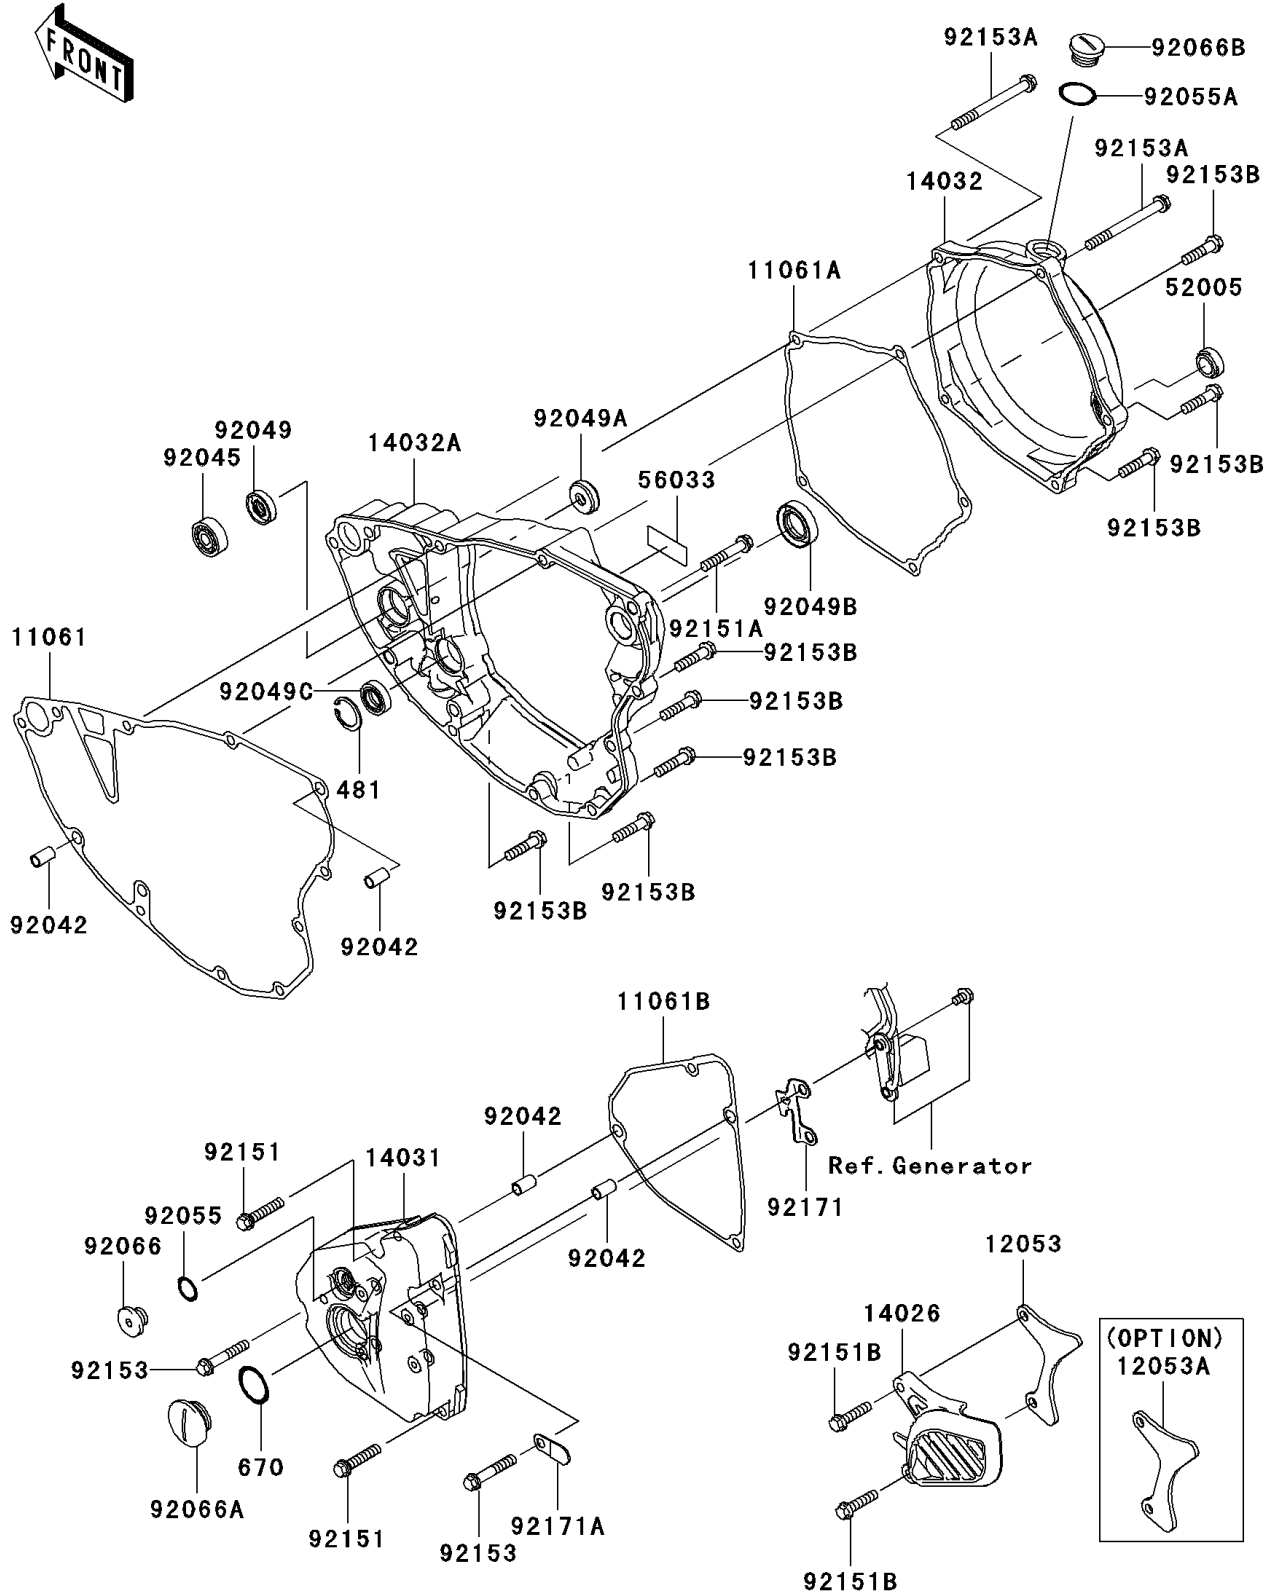

2007 KX250F

PARTS DIAGRAM

Engine Cover(s)

E1431

2007 KX250F

PARTS LIST

Engine Cover(s)

ITEM NAME

PART NUMBER

QUANTITY
