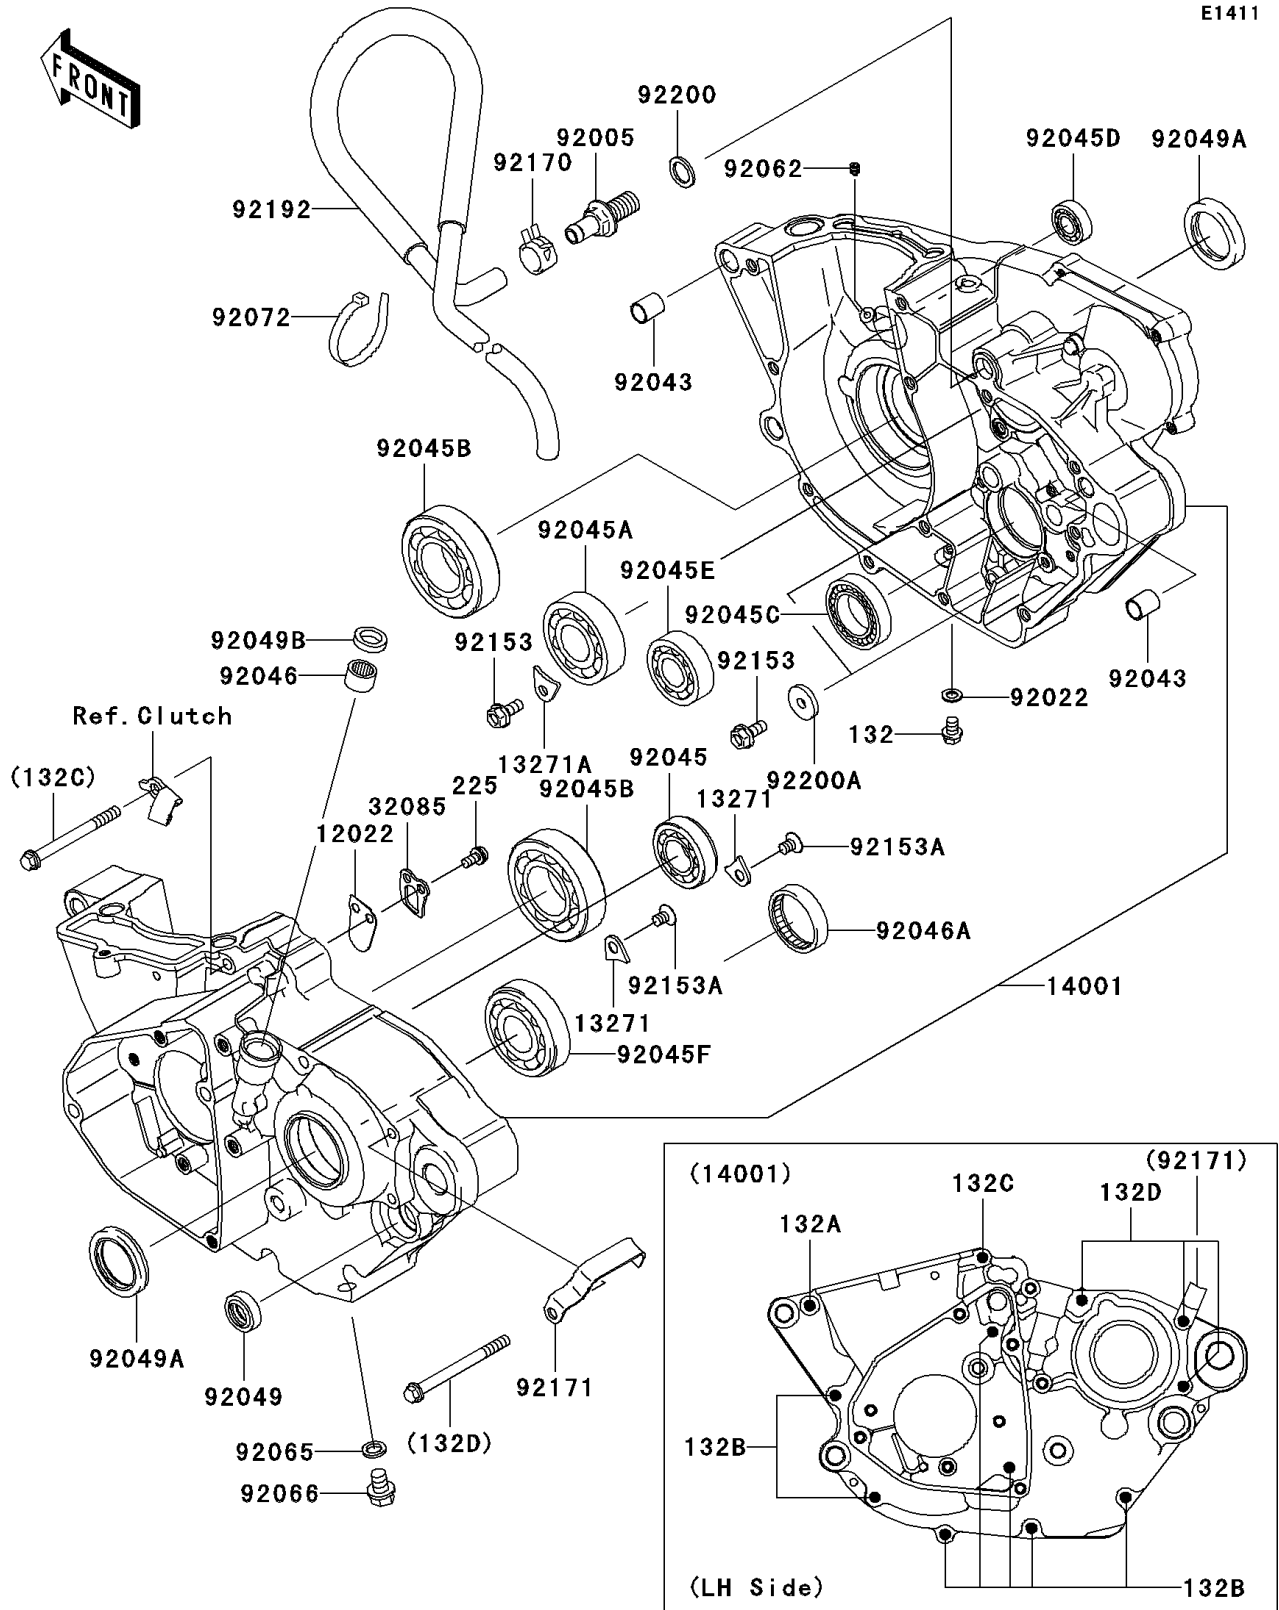

2007 KX250F

PARTS DIAGRAM

Crankcase

E1411

2007 KX250F

PARTS LIST

Crankcase

Kawasaki

Let the Good Times Roll®

ITEM NAME

PART NUMBER

QUANTITY
