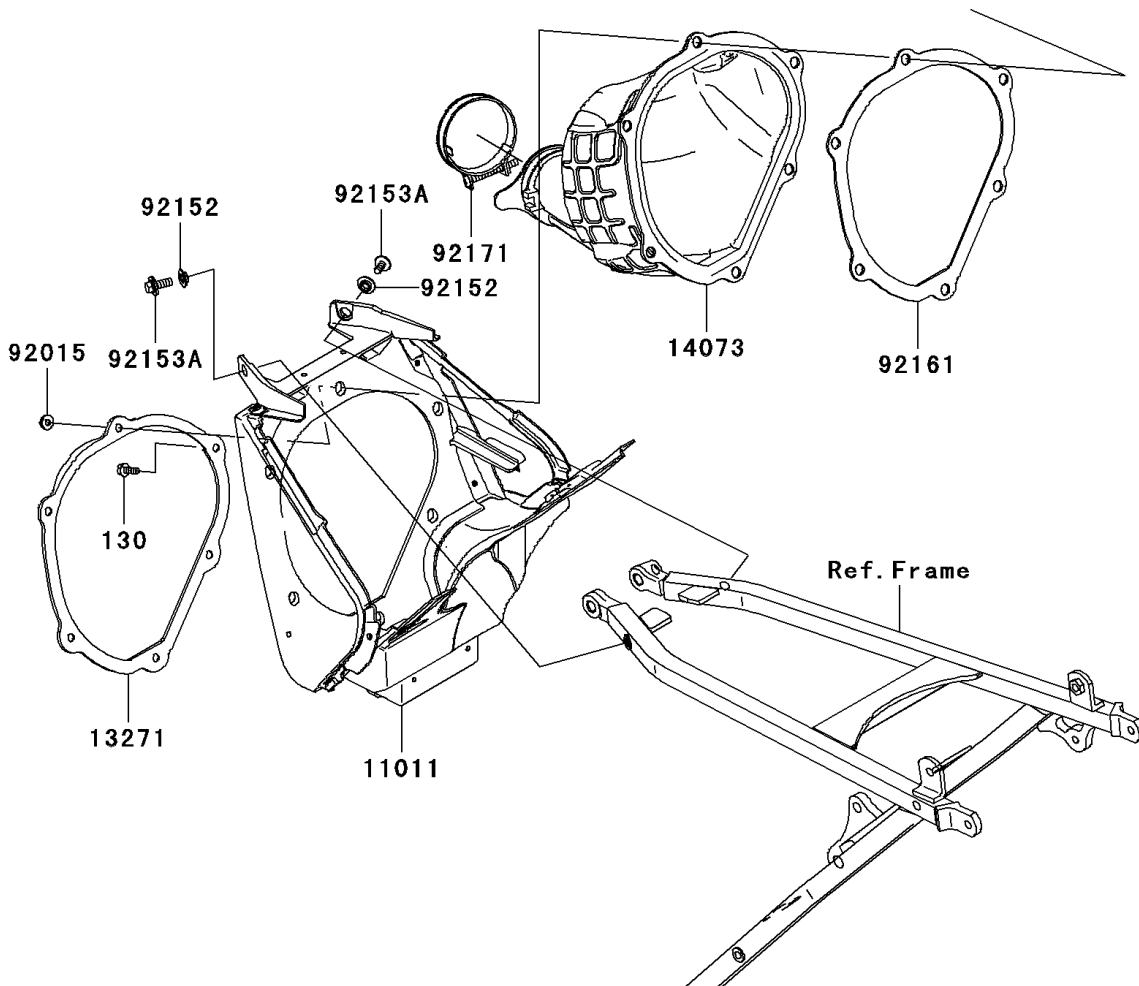

2007 KX250F

PARTS DIAGRAM

Air Cleaner

E1130

2007 KX250F

PARTS LIST

Air Cleaner

Kawasaki

Let the Good Times Roll®

ITEM NAME

PART NUMBER

QUANTITY
