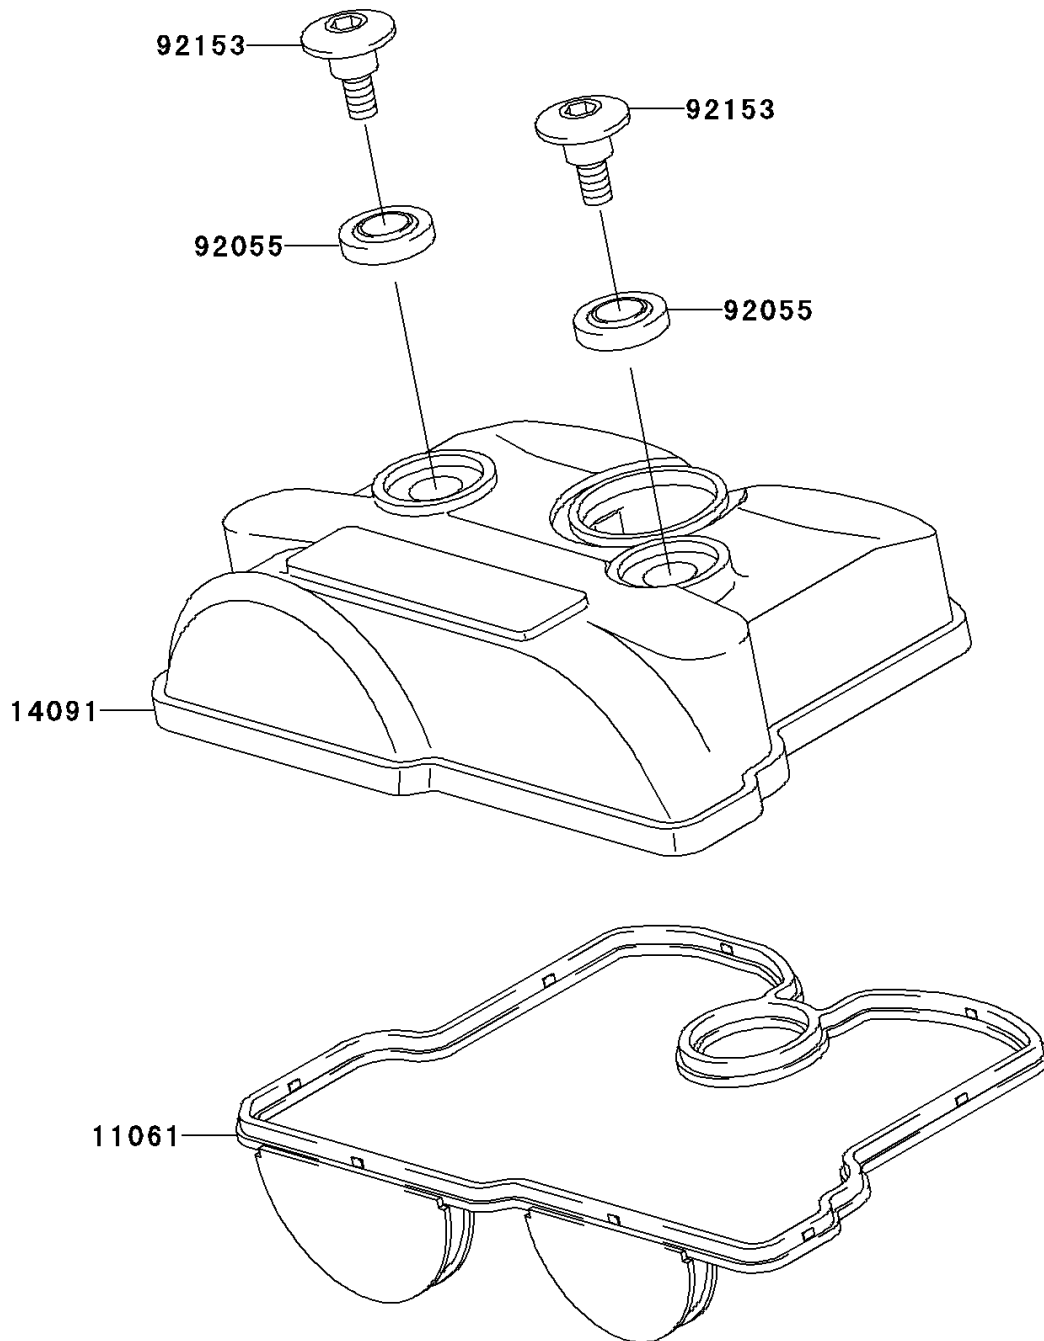

2007 KX250F

PARTS DIAGRAM

Cylinder Head Cover

E1112

2007 KX250F

PARTS LIST

Cylinder Head Cover

Kawasaki

Let the Good Times Roll®

ITEM NAME

PART NUMBER

QUANTITY
