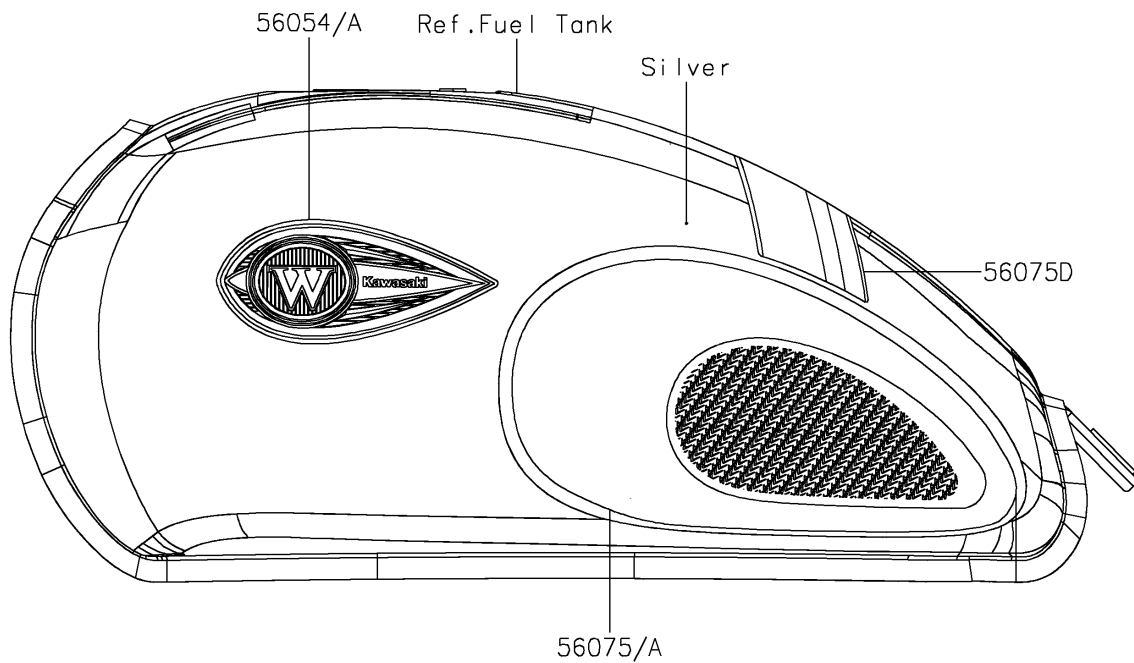

2018 W175 SE (Indonesia Only)

PARTS DIAGRAM Decals(Silver)(AJFA)

F2861B

2018 W175 SE (Indonesia Only)

PARTS LIST

Decals(Silver)(AJFA)

ITEM NAME	PART NUMBER	QUANTITY
-----------	-------------	----------
