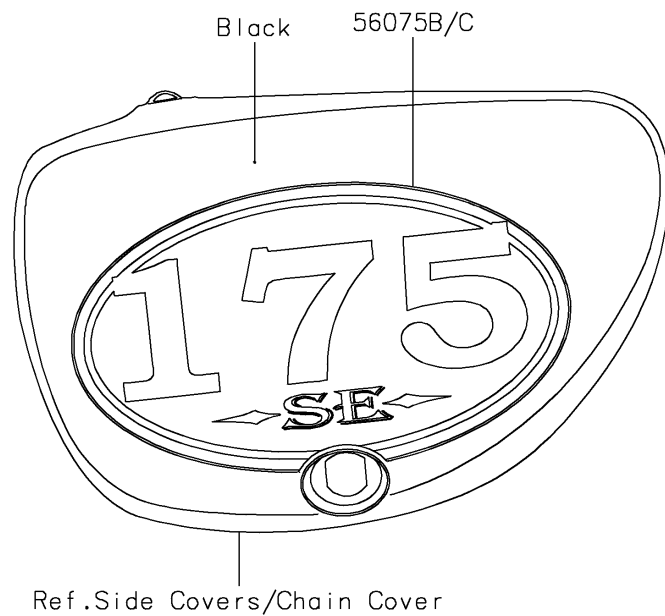

2018 W175 SE (Indonesia Only)

PARTS DIAGRAM Decals(Silver)(AJFA)

F2861B

2018 W175 SE (Indonesia Only)

PARTS LIST

Decals(Silver)(AJFA)

ITEM NAME	PART NUMBER	QUANTITY
-----------	-------------	----------
