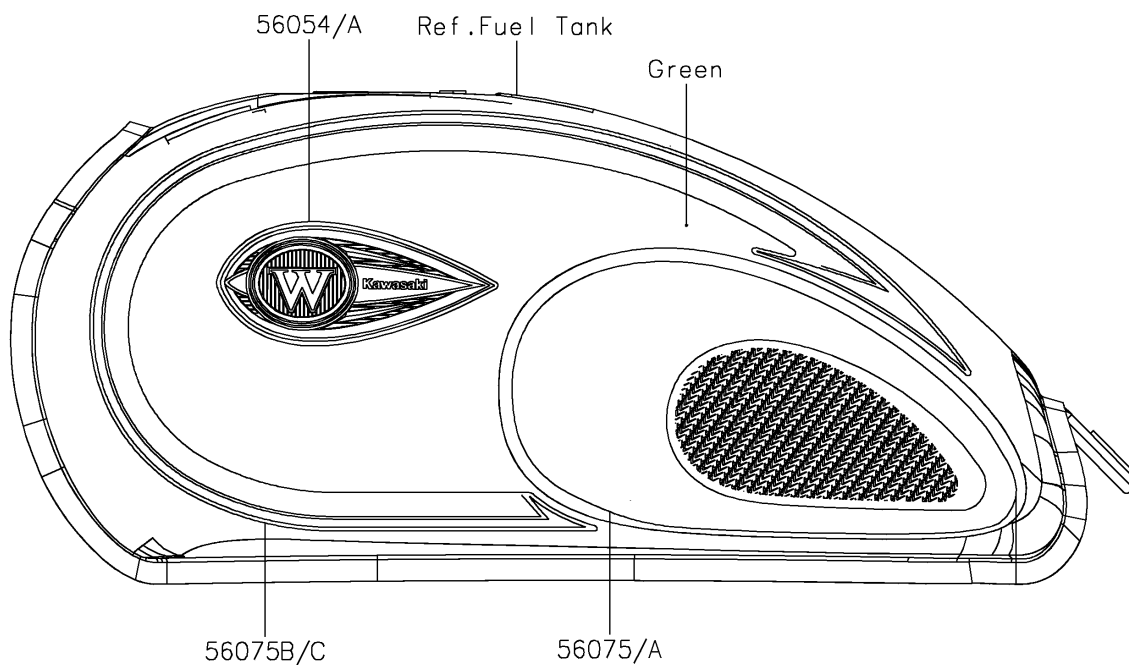

2018 W175 SE (Indonesia Only)

PARTS DIAGRAM Decals(Green)(AJFA)

F2861A

2018 W175 SE (Indonesia Only)

PARTS LIST

Decals(Green)(AJFA)

ITEM NAME	PART NUMBER	QUANTITY
-----------	-------------	----------
