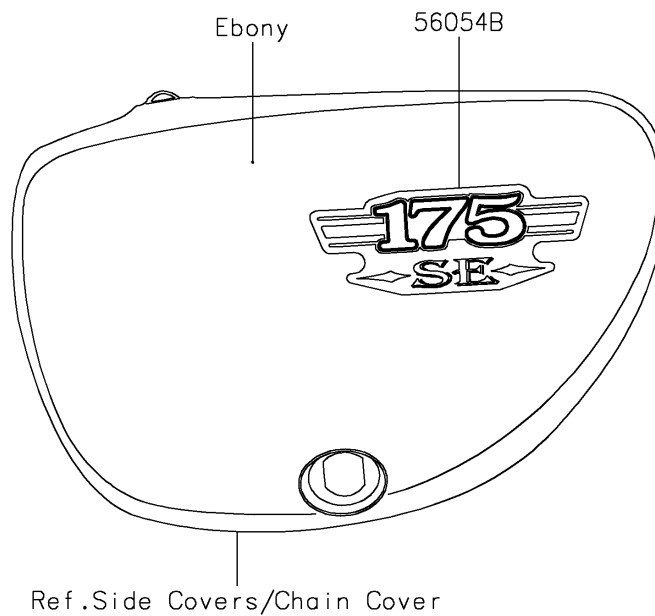

2018 W175 SE (Indonesia Only)

PARTS DIAGRAM Decals(Green)(AJFA)

F2861A

2018 W175 SE (Indonesia Only)

PARTS LIST

Decals(Green)(AJFA)

ITEM NAME	PART NUMBER	QUANTITY
-----------	-------------	----------
