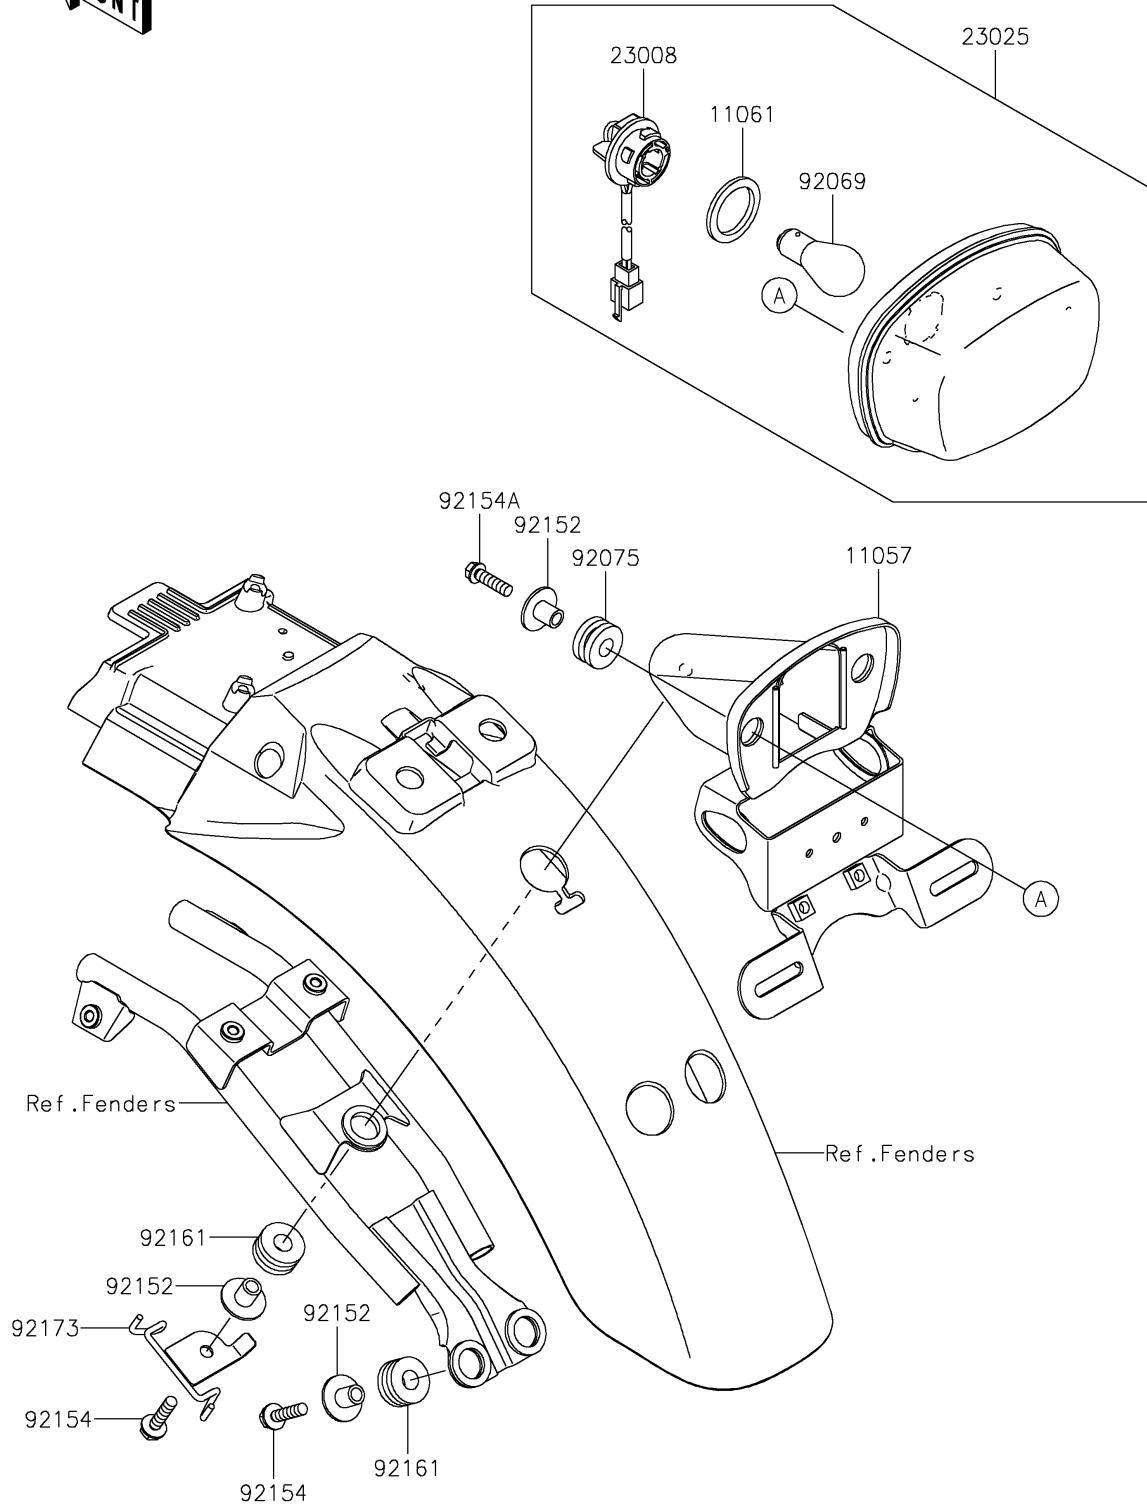

2018 W175 SE (Indonesia Only)

PARTS DIAGRAM

Taillight(s)

F2720

2018 W175 SE (Indonesia Only)

PARTS LIST

Taillight(s)

ITEM NAME	PART NUMBER	QUANTITY
-----------	-------------	----------
