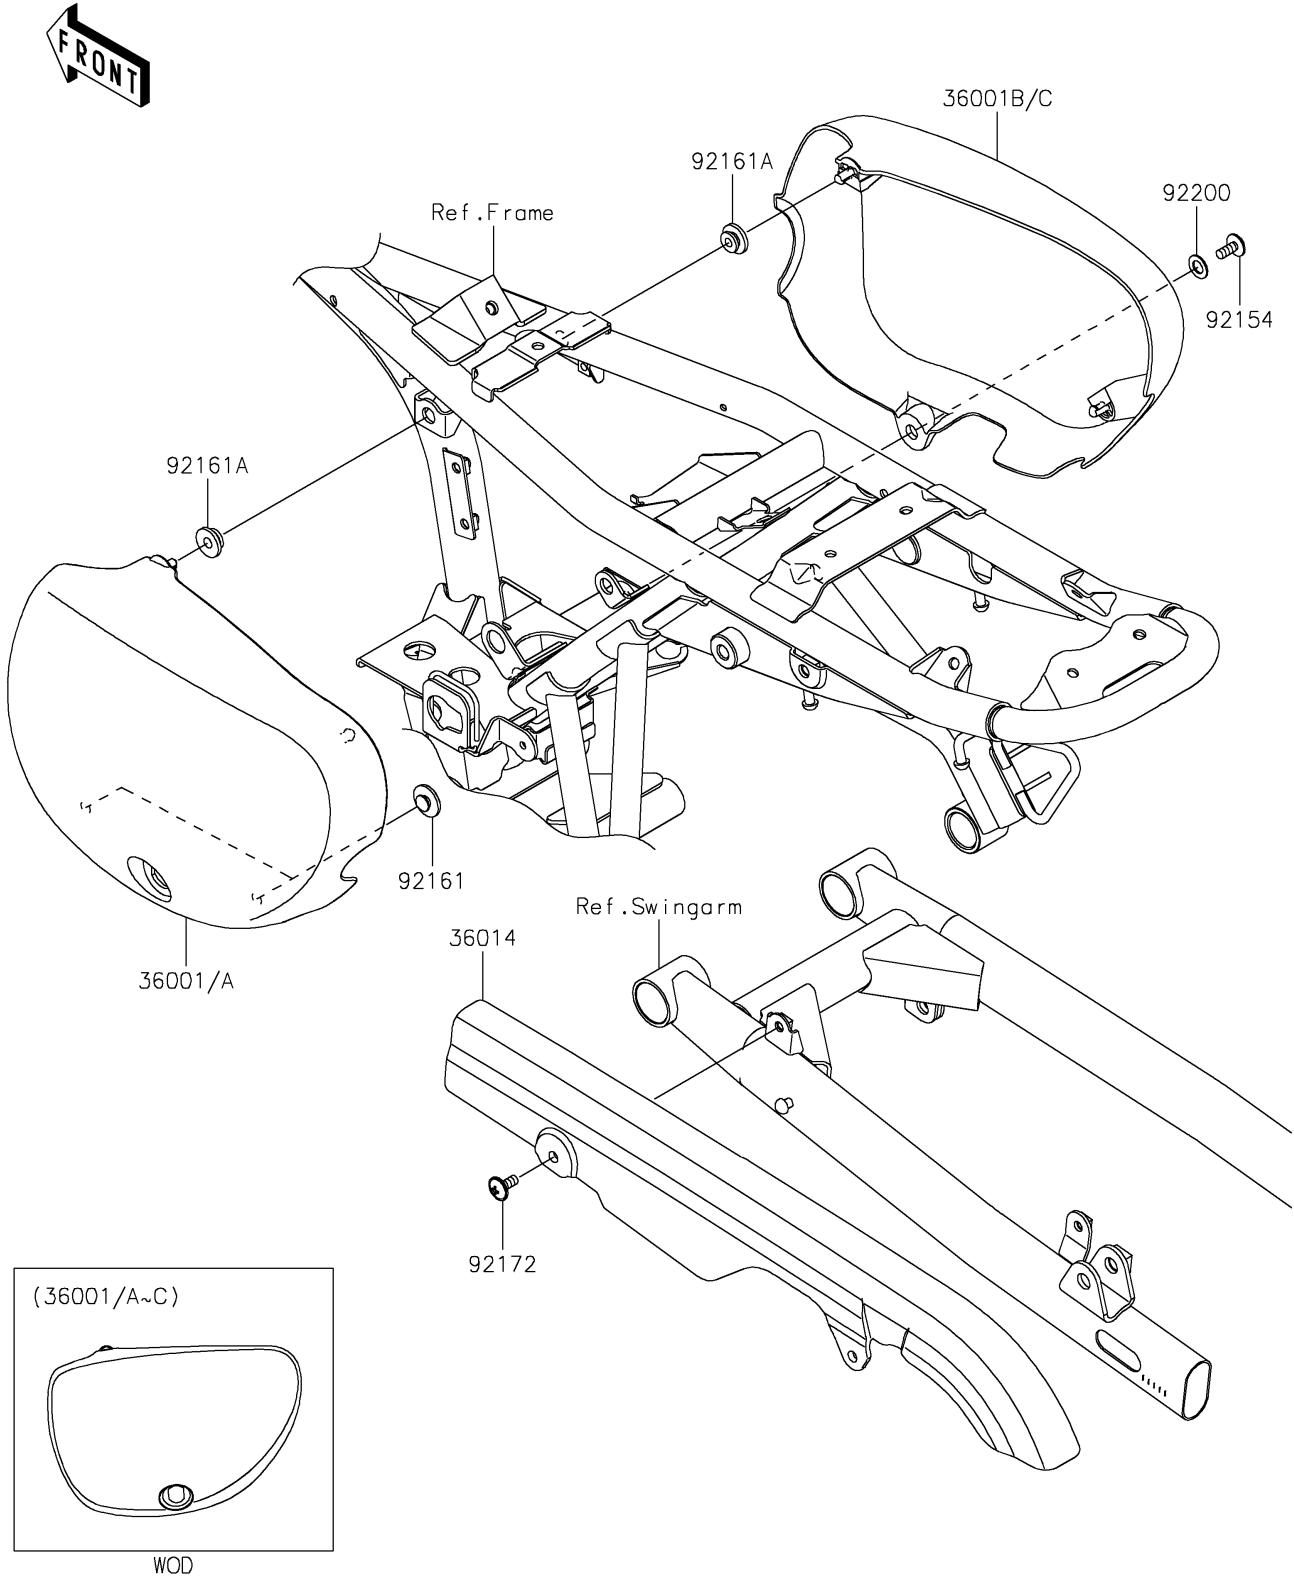

2018 W175 SE (Indonesia Only)

PARTS DIAGRAM

Side Covers/Chain Cover

F2610

2018 W175 SE (Indonesia Only)

PARTS LIST

Side Covers/Chain Cover

ITEM NAME	PART NUMBER	QUANTITY
-----------	-------------	----------
