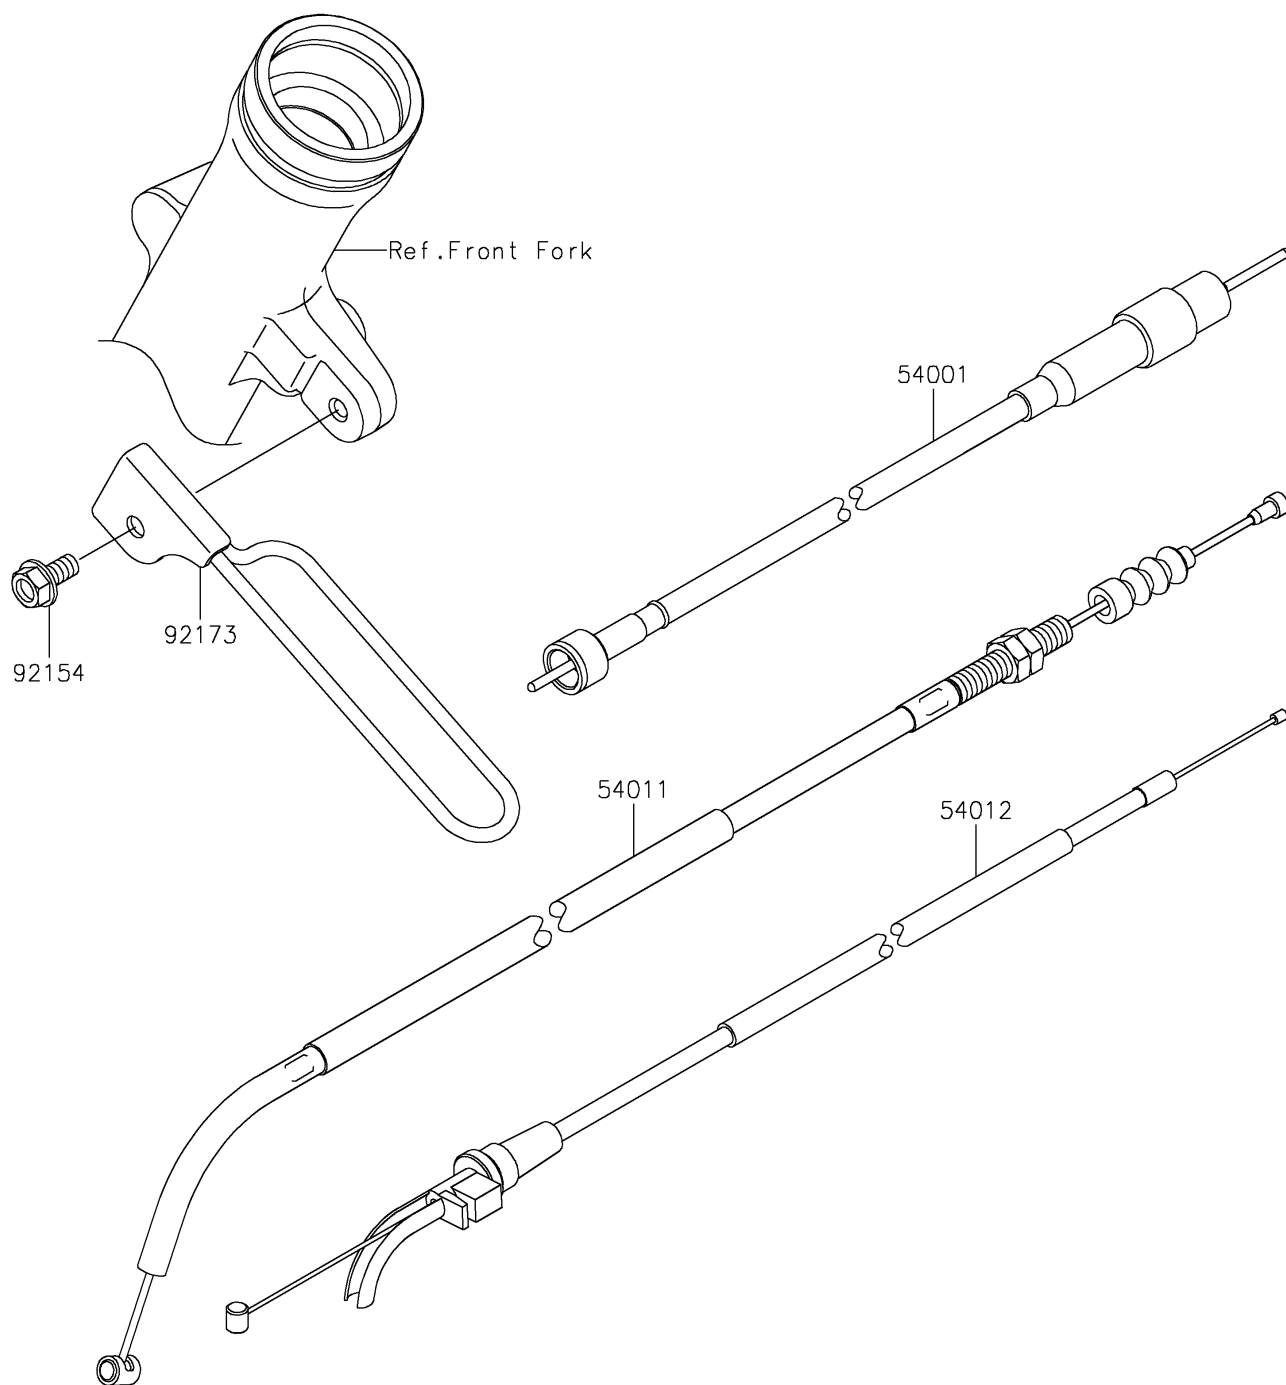

2018 W175 SE (Indonesia Only)

PARTS DIAGRAM

Cables

F2540

2018 W175 SE (Indonesia Only)

PARTS LIST

Cables

ITEM NAME

PART NUMBER

QUANTITY
