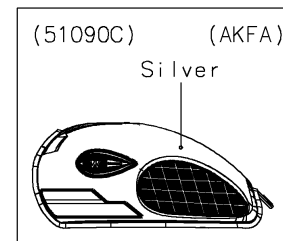

2018 W175 SE (Indonesia Only)

PARTS DIAGRAM

Fuel Tank

(51090)	Green
(51090A)	Black

(51090D)	Blue
(51090E)	Black

2018 W175 SE (Indonesia Only)

PARTS LIST

Fuel Tank

ITEM NAME

PART NUMBER

QUANTITY
