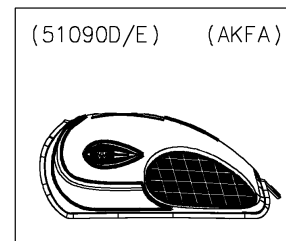

2018 W175 SE (Indonesia Only)

PARTS DIAGRAM

Fuel Tank

(51090)	Green
(51090A)	Black

(51090D)	Blue
(51090E)	Black

2018 W175 SE (Indonesia Only)

PARTS LIST

Fuel Tank

ITEM NAME

PART NUMBER

QUANTITY
