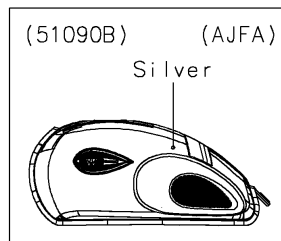

2018 W175 SE (Indonesia Only)

PARTS DIAGRAM

Fuel Tank

(51090)	Green
(51090A)	Black

(51090D)	Blue
(51090E)	Black

2018 W175 SE (Indonesia Only)

PARTS LIST

Fuel Tank

ITEM NAME

PART NUMBER

QUANTITY
