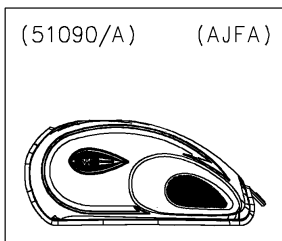

2018 W175 SE (Indonesia Only)

PARTS DIAGRAM

Fuel Tank

(51090)	Green
(51090A)	Black

(51090D)	Blue
(51090E)	Black

2018 W175 SE (Indonesia Only)

PARTS LIST

Fuel Tank

ITEM NAME

PART NUMBER

QUANTITY
