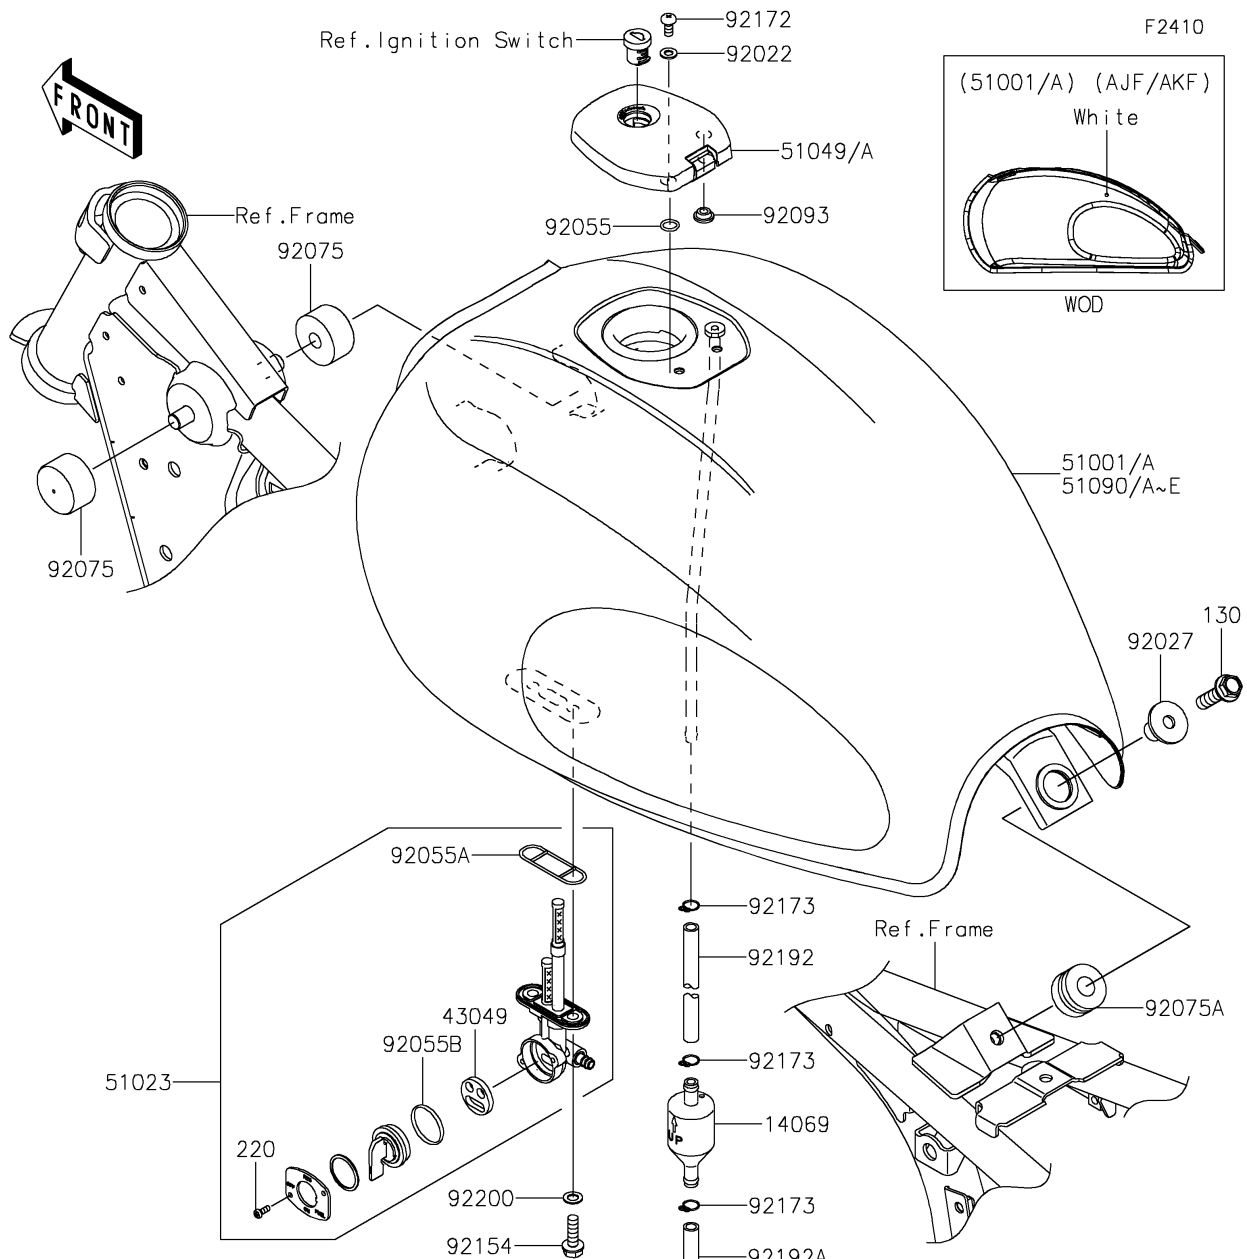

2018 W175 SE (Indonesia Only)

PARTS DIAGRAM

Fuel Tank

(51090)	Green
(51090A)	Black

(51090D)	Blue
(51090E)	Black

2018 W175 SE (Indonesia Only)

PARTS LIST

Fuel Tank

ITEM NAME

PART NUMBER

QUANTITY
