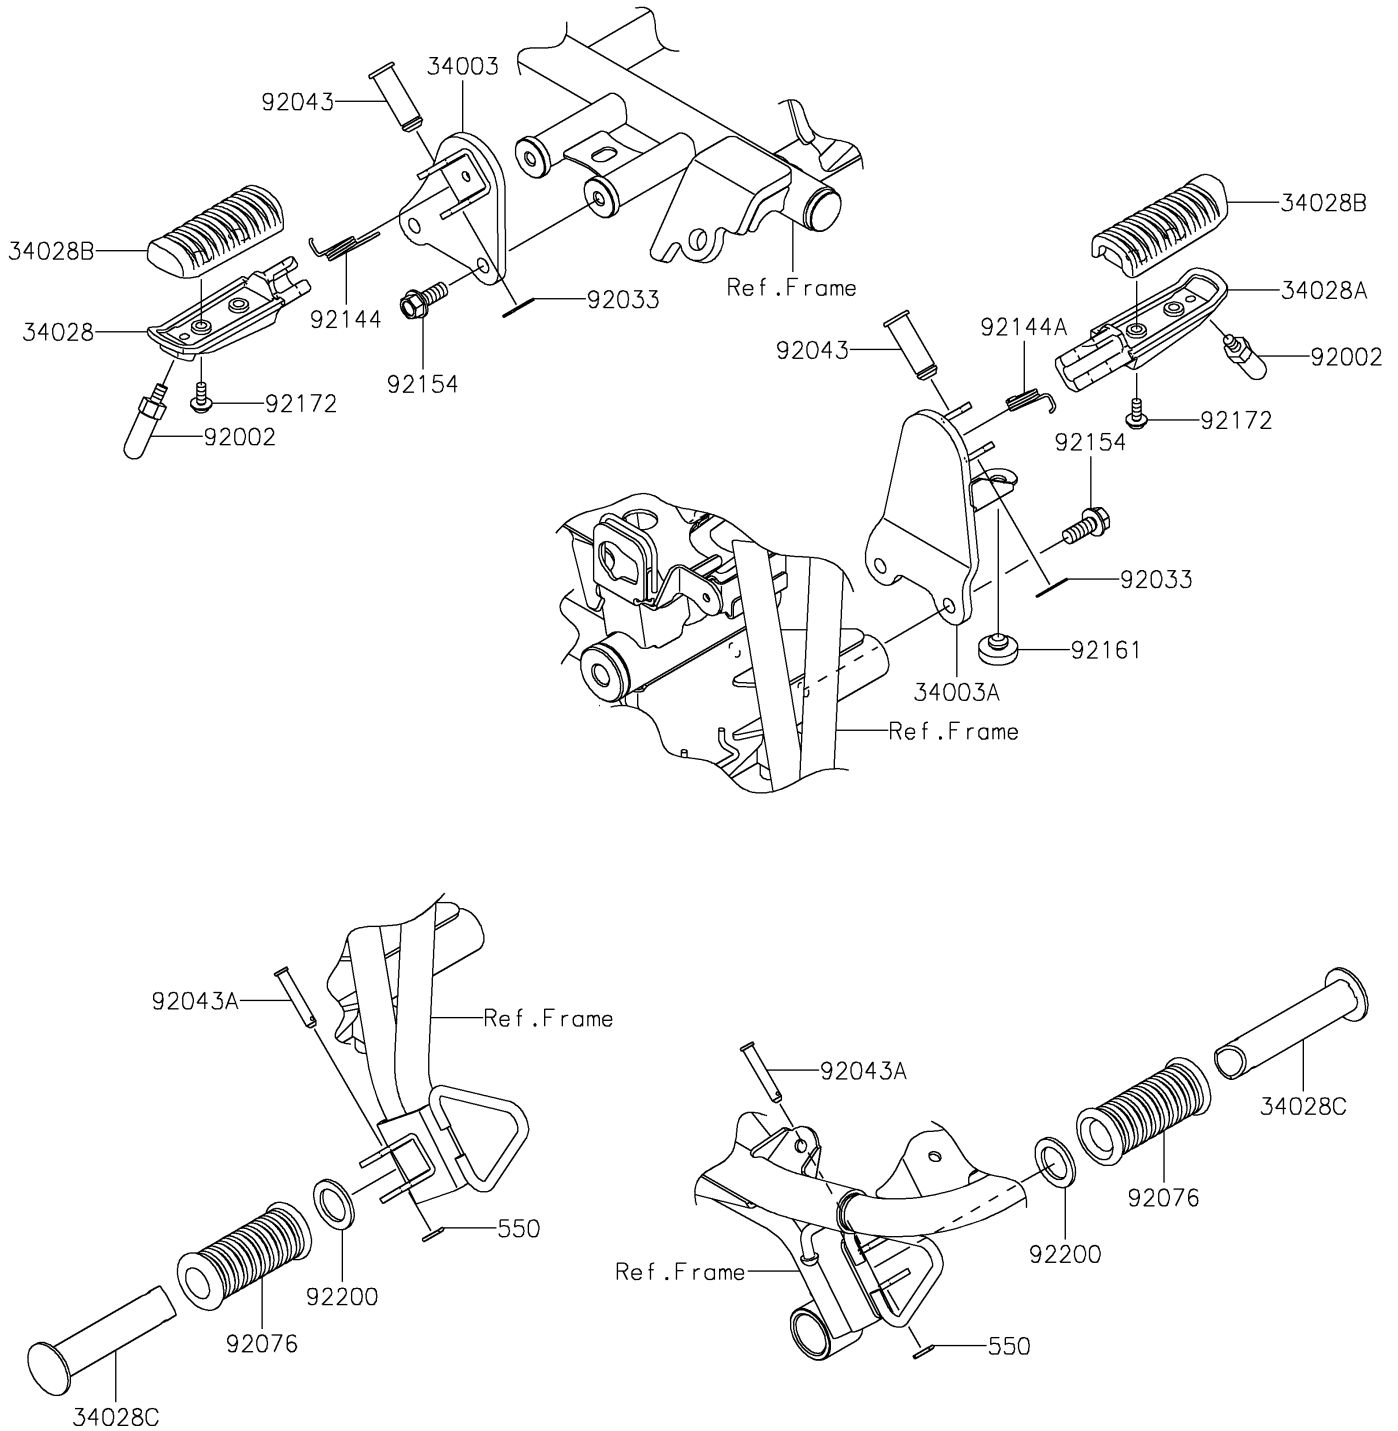

2018 W175 SE (Indonesia Only)

PARTS DIAGRAM

Footrests

F2160

2018 W175 SE (Indonesia Only)

PARTS LIST

Footrests

ITEM NAME

PART NUMBER

QUANTITY
