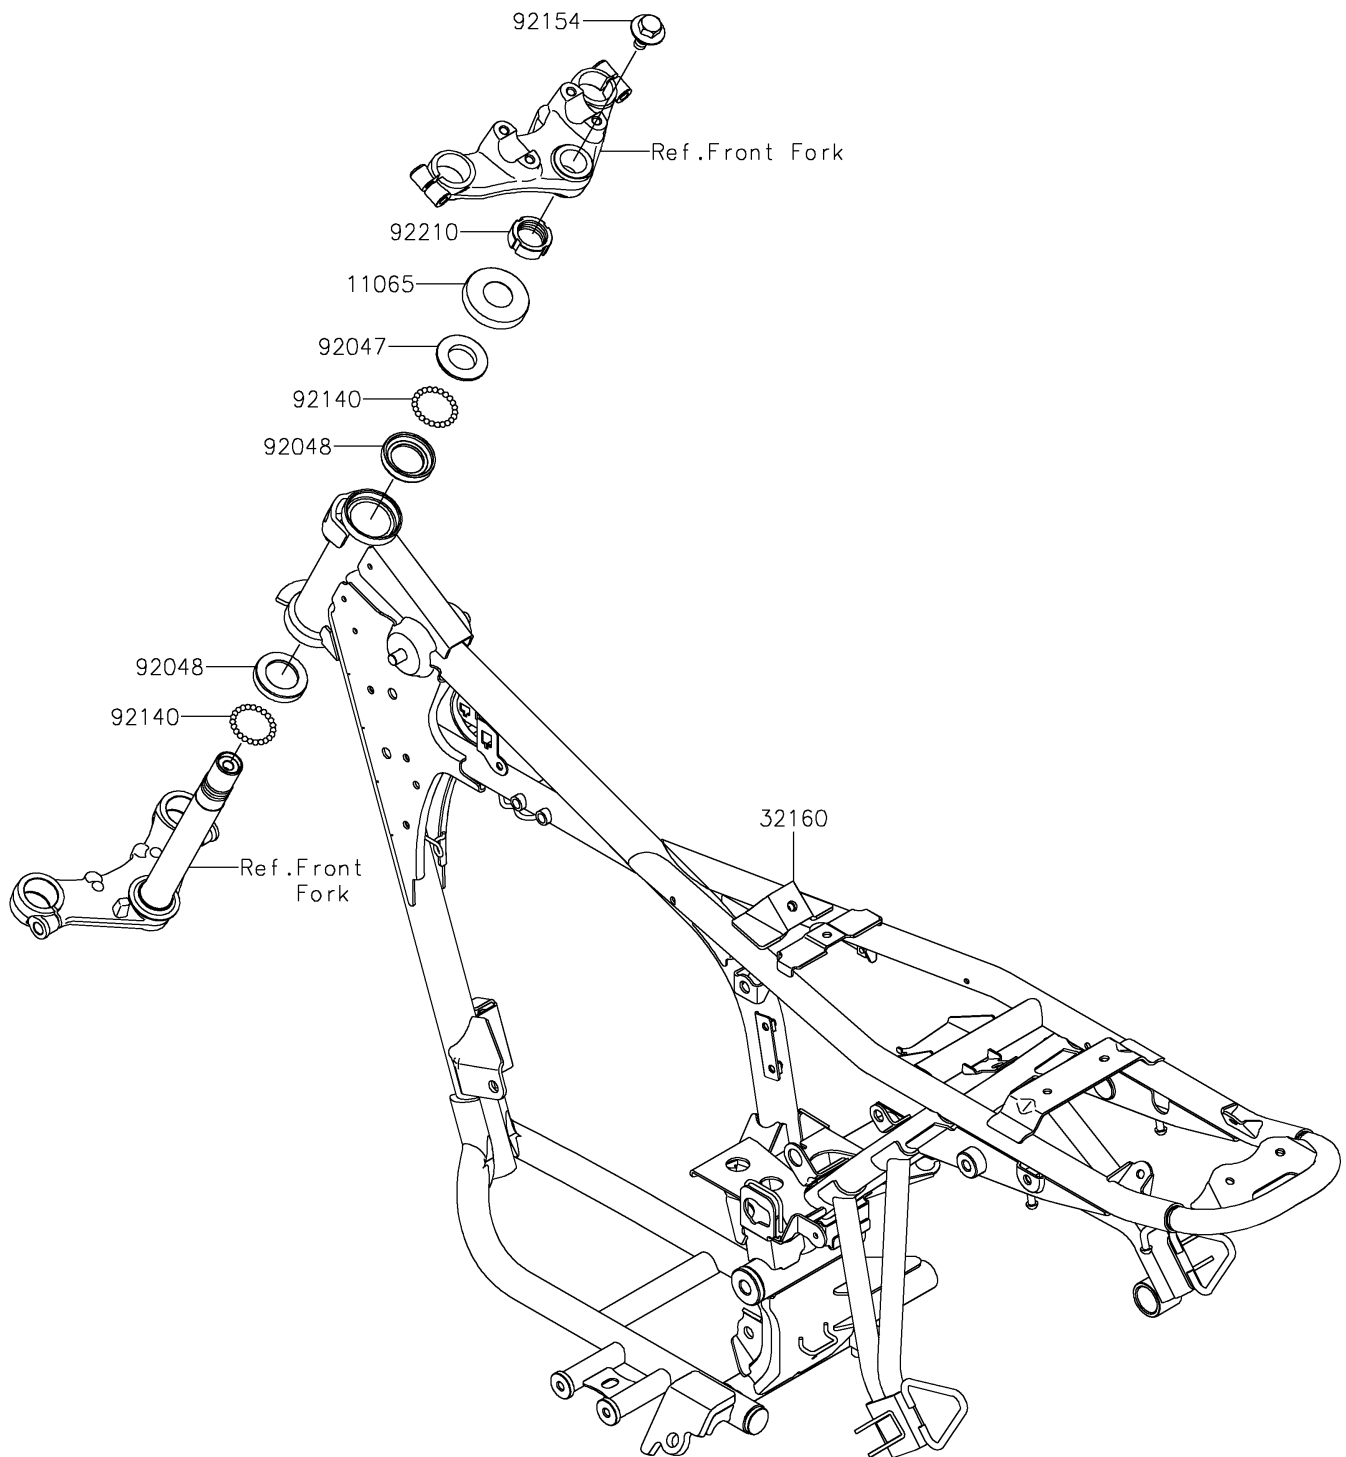

2018 W175 SE (Indonesia Only)

PARTS DIAGRAM

Frame

F2120

2018 W175 SE (Indonesia Only)

PARTS LIST

Frame

ITEM NAME	PART NUMBER	QUANTITY
CAP,STEM (Ref # 11065)	11065-1287	1
FRAME-COMP,F.S.BLACK (Ref # 32160)	32160-0993-18R	1
RACE,STEERING STEM BEARING (Ref # 92047)	92047-014	1
RACE,STEERING STEM BEARING (Ref # 92048)	92048-009	2
BALL (Ref # 92140)	92140-0019	46
BOLT,TOP,10X23 (Ref # 92154)	92154-3839	1
NUT,25MM (Ref # 92210)	92210-1599	1