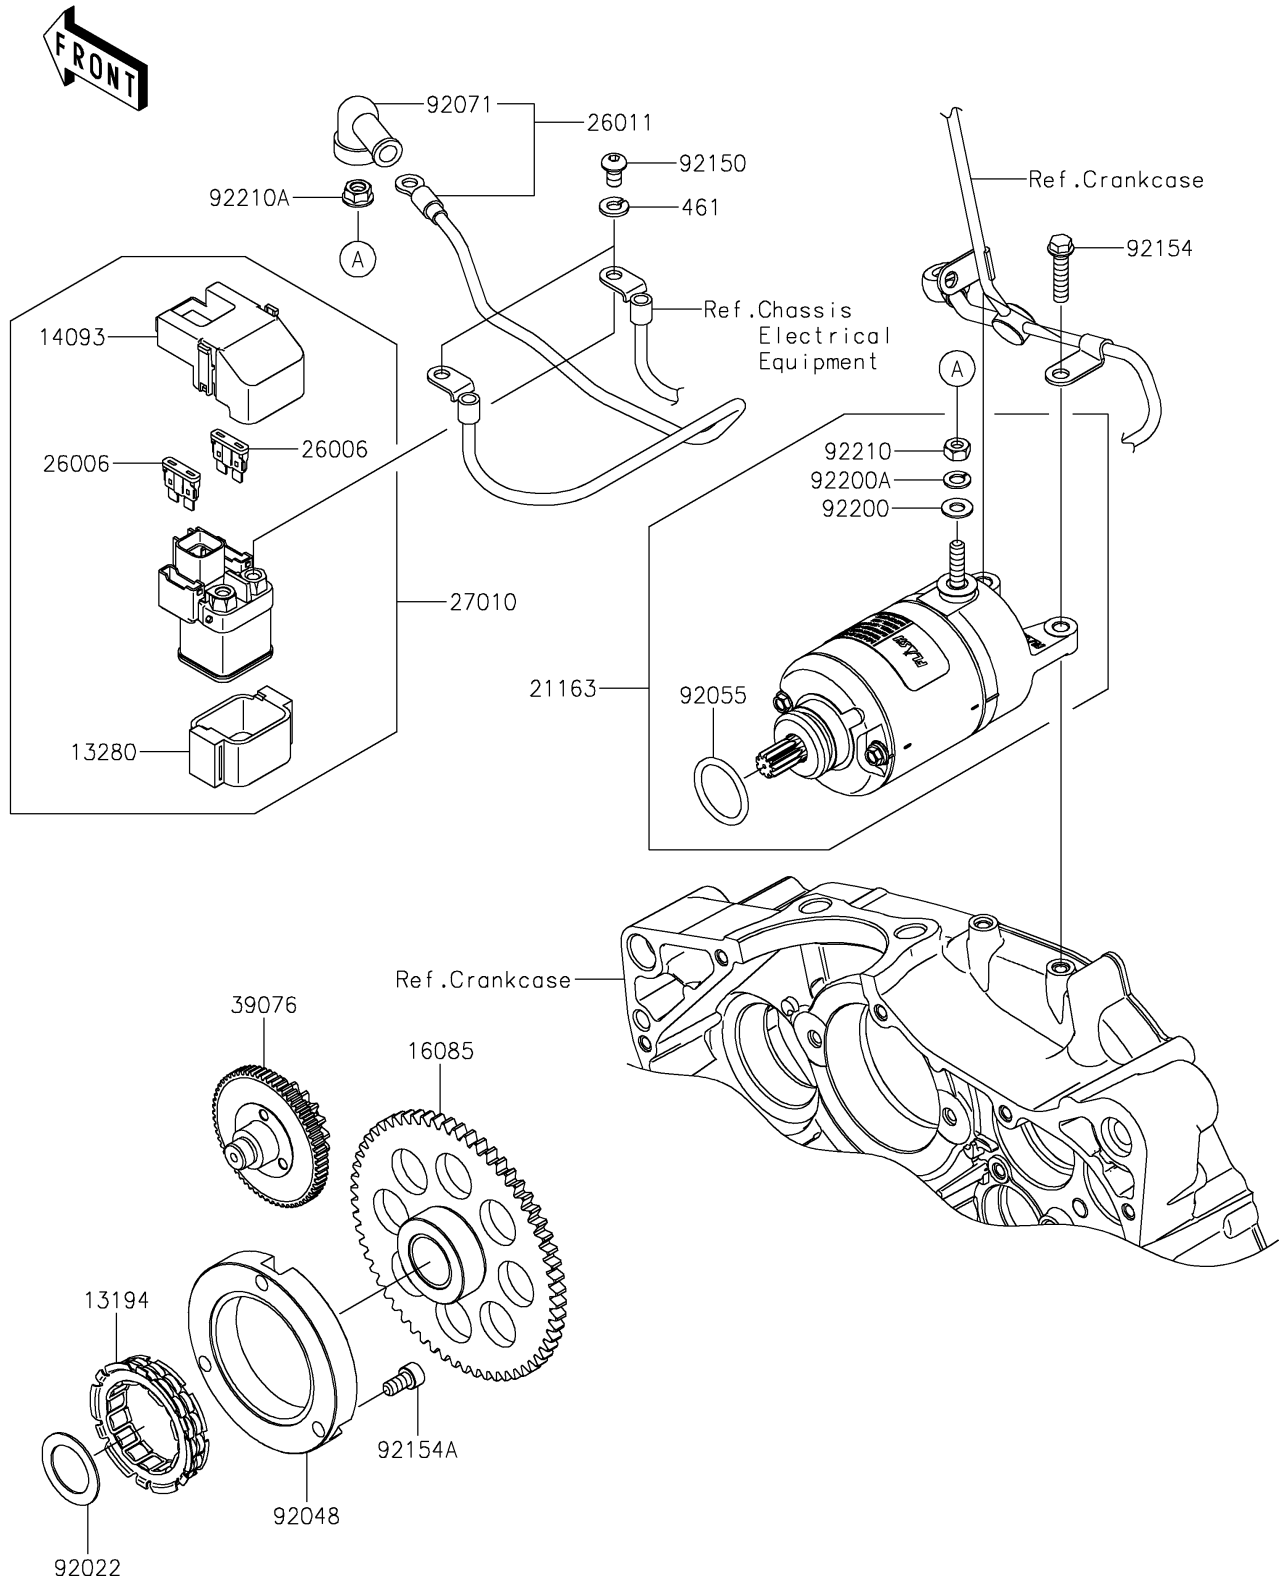

2018 W175 SE (Indonesia Only)

PARTS DIAGRAM

Starter Motor

E1840

2018 W175 SE (Indonesia Only)

PARTS LIST Starter Motor

ITEM NAME	PART NUMBER	QUANTITY
-----------	-------------	----------
