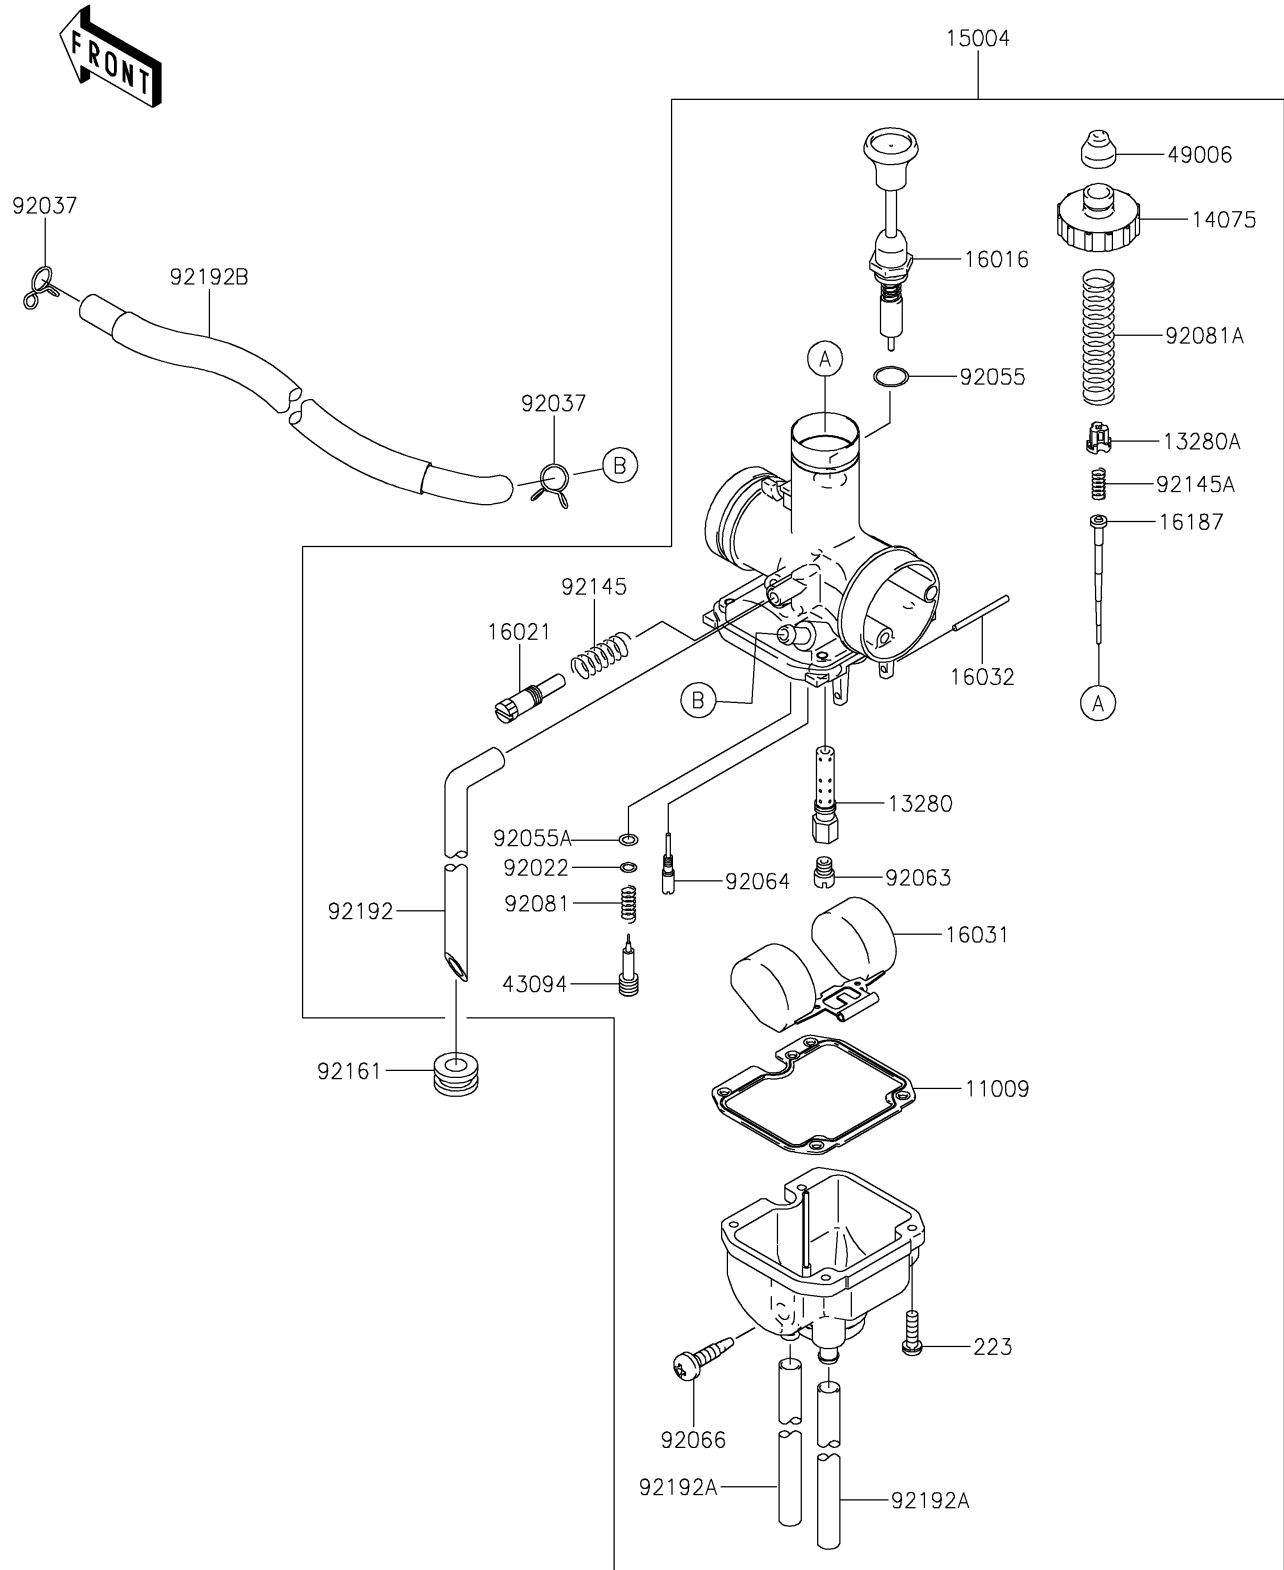

2018 W175 SE (Indonesia Only)

PARTS DIAGRAM

Carburetor

E1611

2018 W175 SE (Indonesia Only)

PARTS LIST

Carburetor

ITEM NAME

PART NUMBER

QUANTITY
