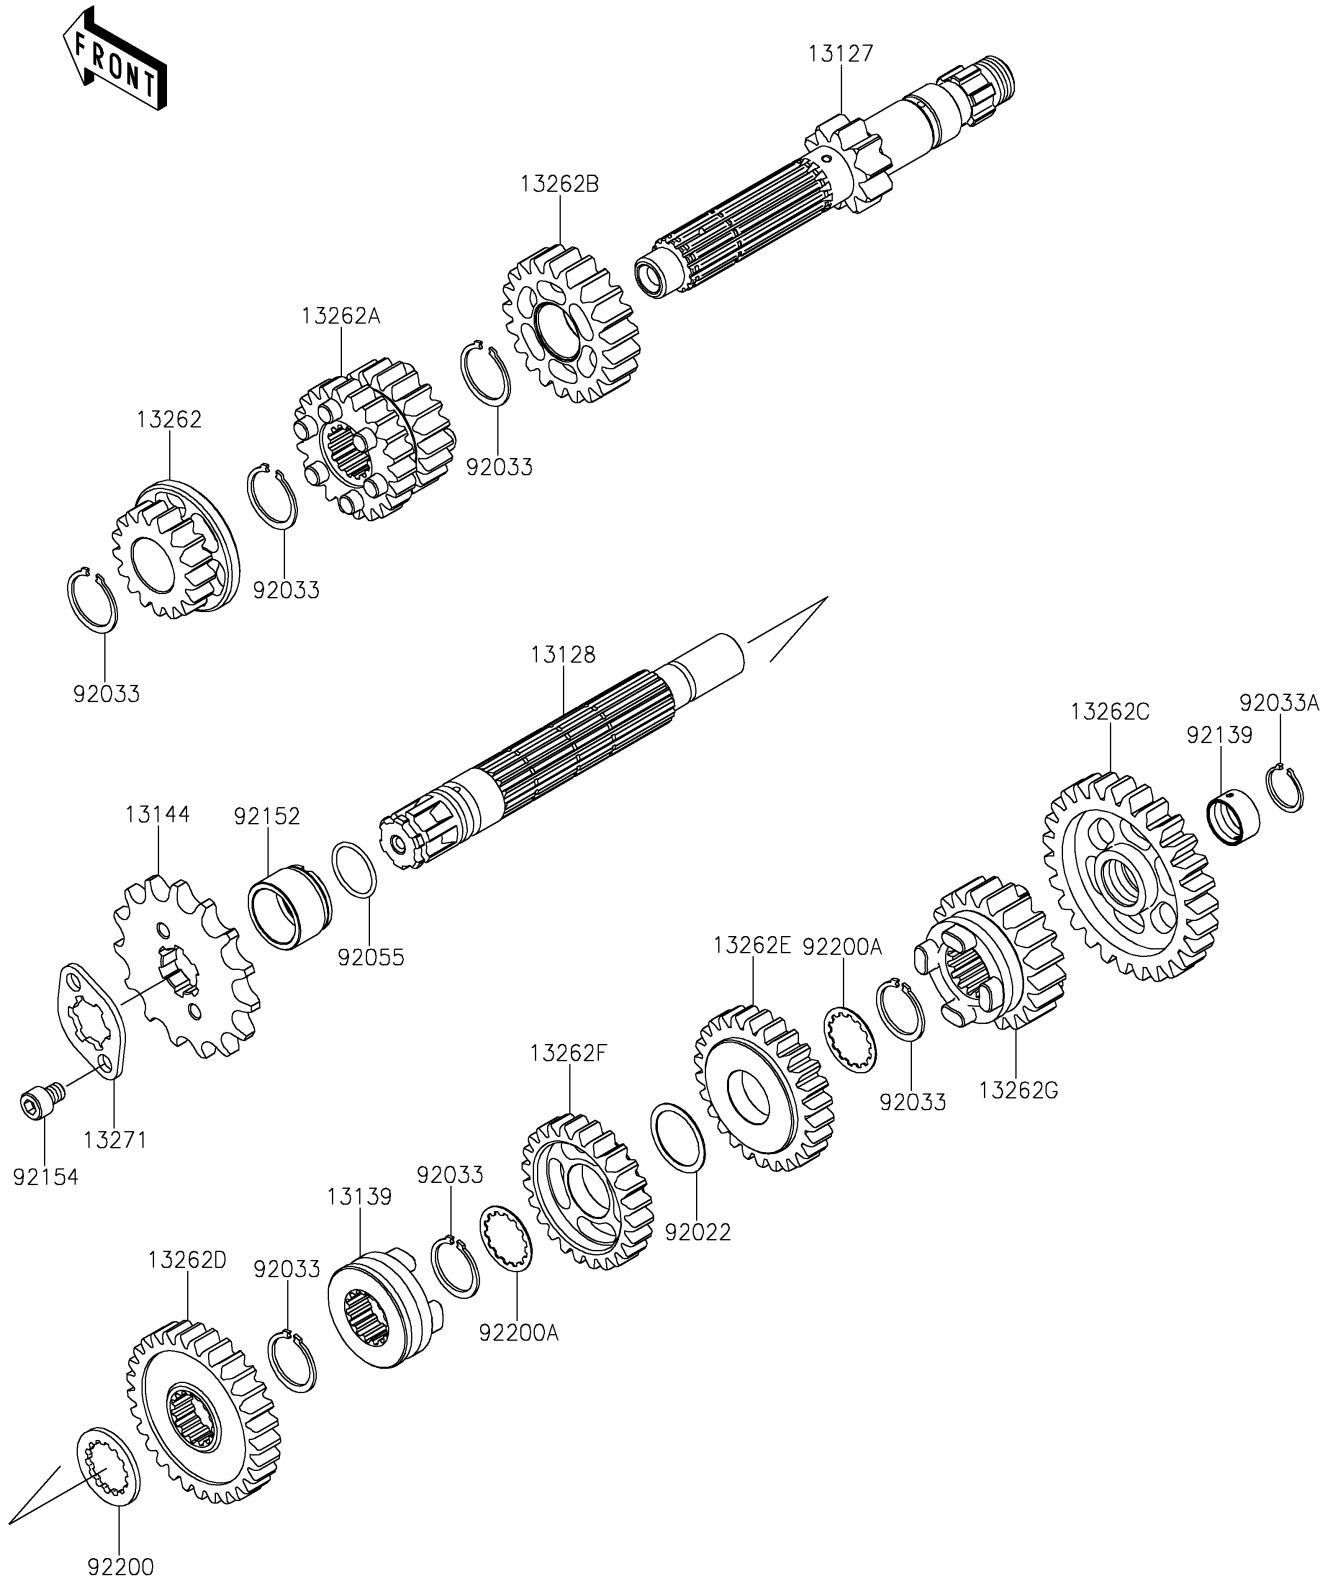

2018 W175 SE (Indonesia Only)

PARTS DIAGRAM

Transmission

E1361

2018 W175 SE (Indonesia Only)

PARTS LIST

Transmission

ITEM NAME

PART NUMBER

QUANTITY
