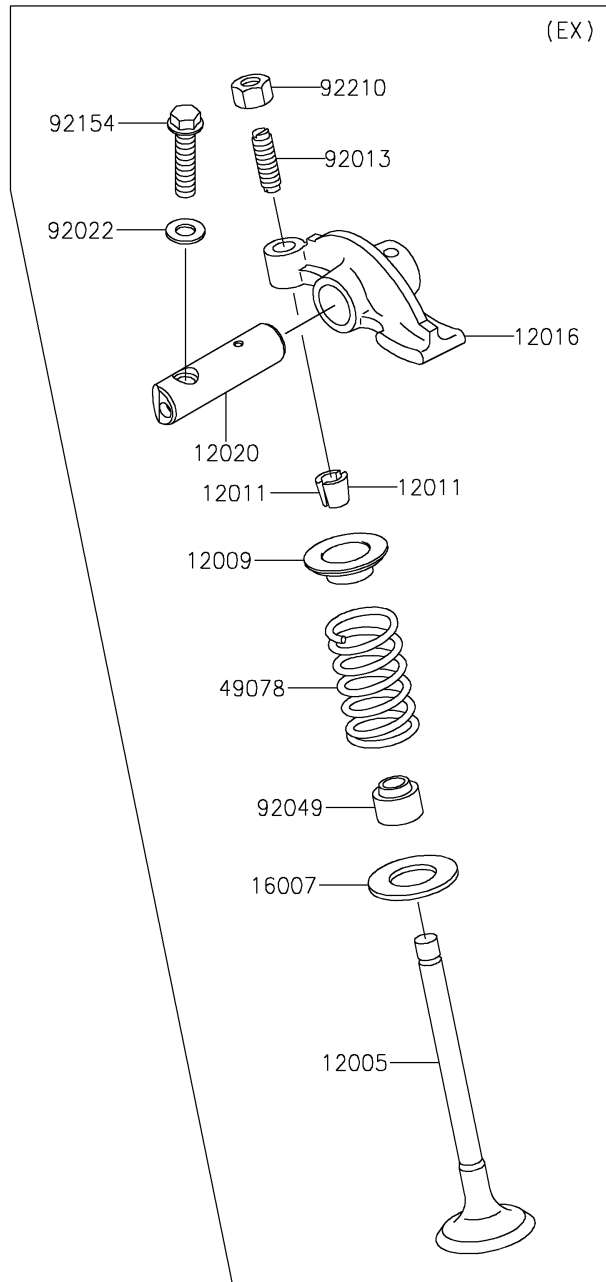

2018 W175 SE (Indonesia Only)

PARTS DIAGRAM

Valve(s)

E1210

2018 W175 SE (Indonesia Only)

PARTS LIST

Valve(s)

ITEM NAME	PART NUMBER	QUANTITY
-----------	-------------	----------
