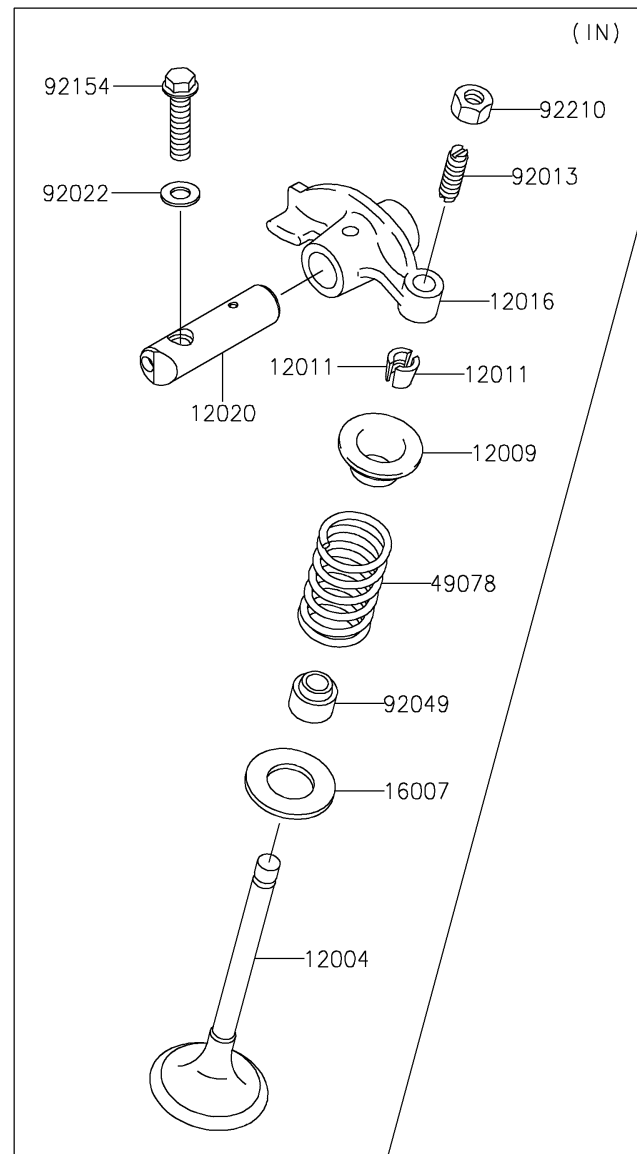

2018 W175 SE (Indonesia Only)

PARTS DIAGRAM

Valve(s)

E1210

2018 W175 SE (Indonesia Only)

PARTS LIST

Valve(s)

ITEM NAME	PART NUMBER	QUANTITY
-----------	-------------	----------
