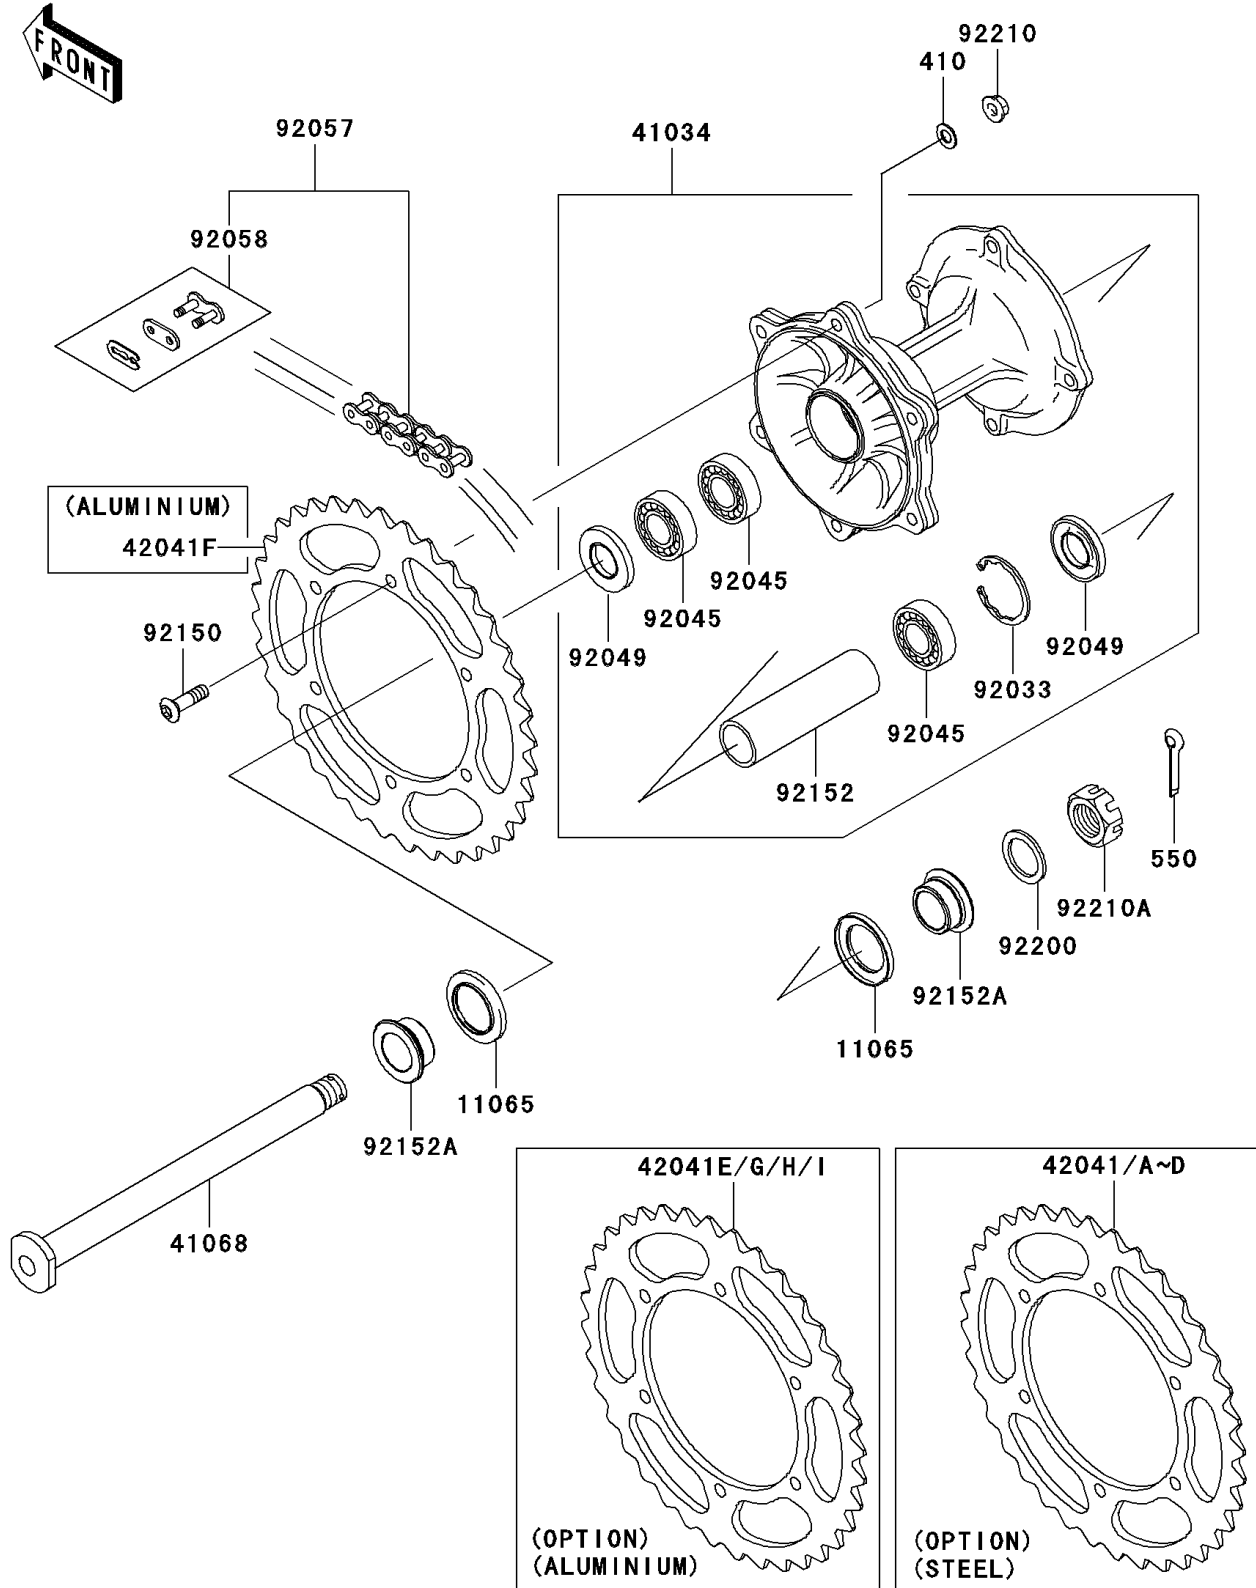

2006 KX250F

PARTS DIAGRAM

Rear Hub

F2240

2006 KX250F

PARTS LIST

Rear Hub

ITEM NAME

PART NUMBER

QUANTITY
