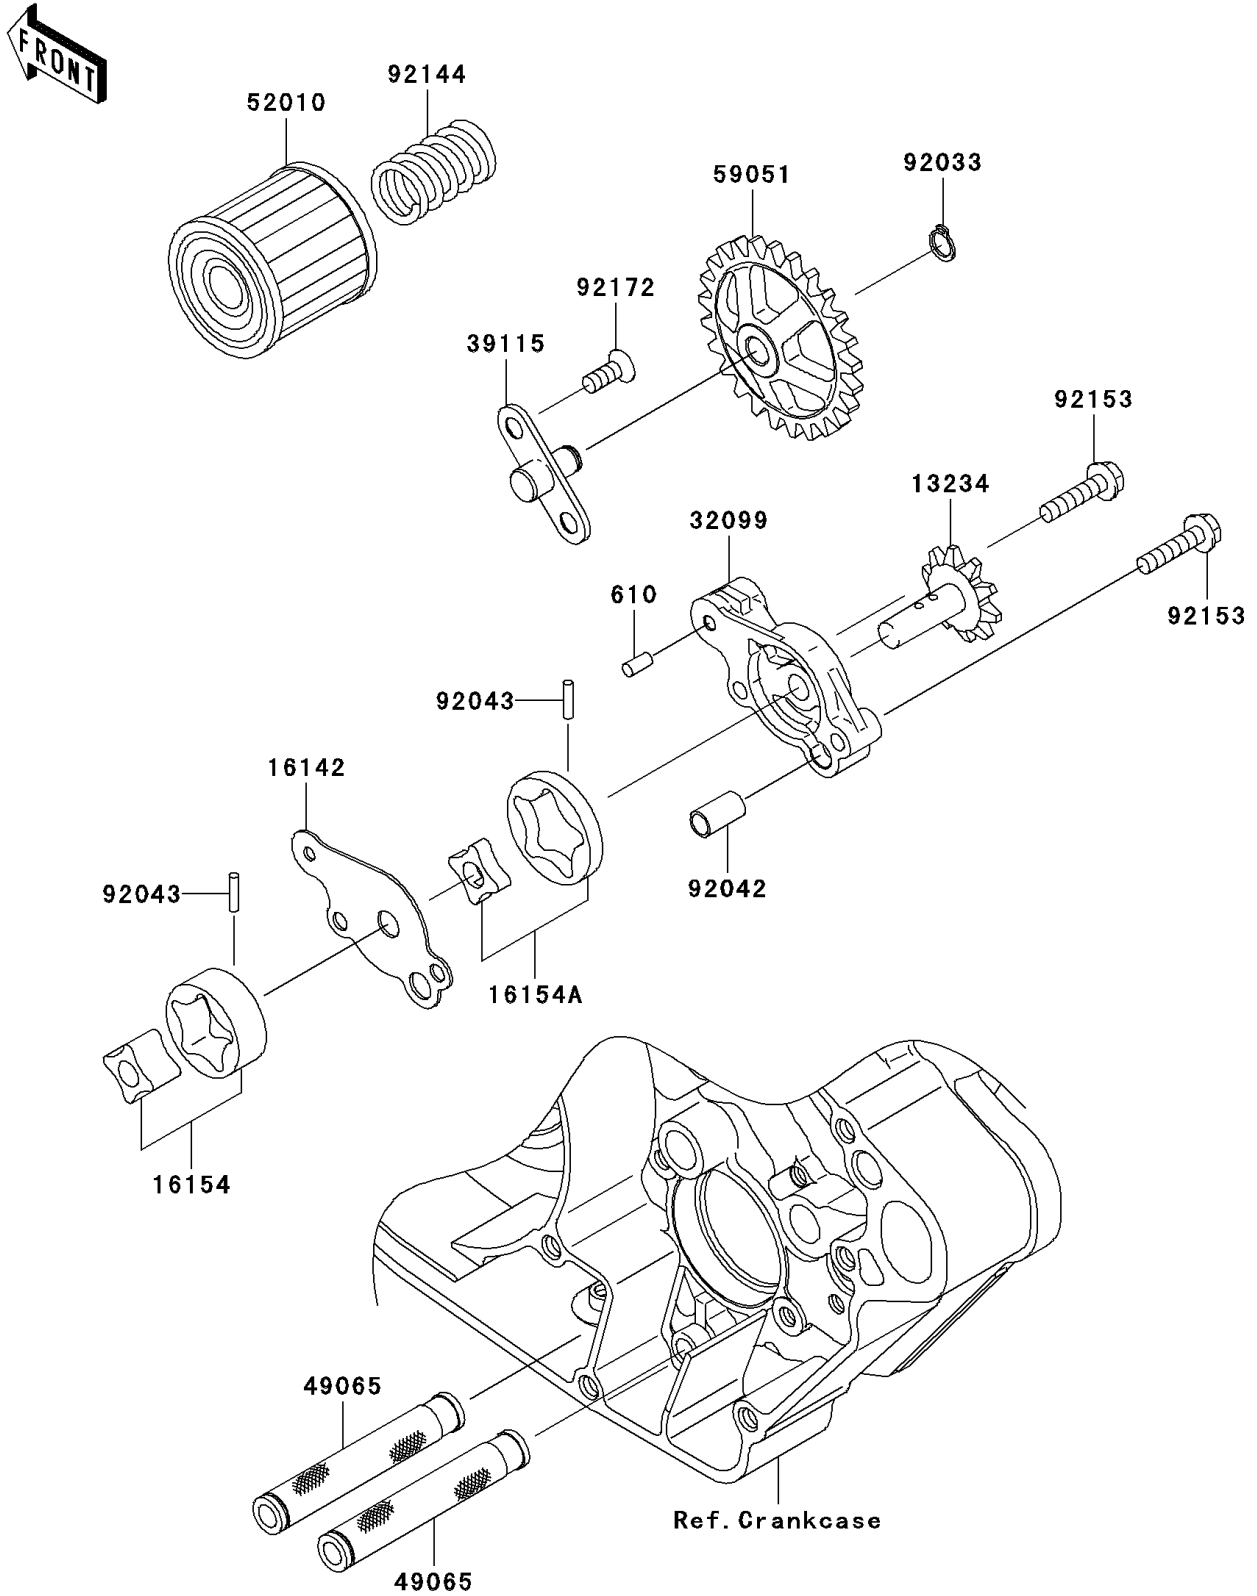

2006 KX250F

PARTS DIAGRAM

Oil Pump

E1710

2006 KX250F

PARTS LIST

Oil Pump

ITEM NAME

PART NUMBER

QUANTITY
