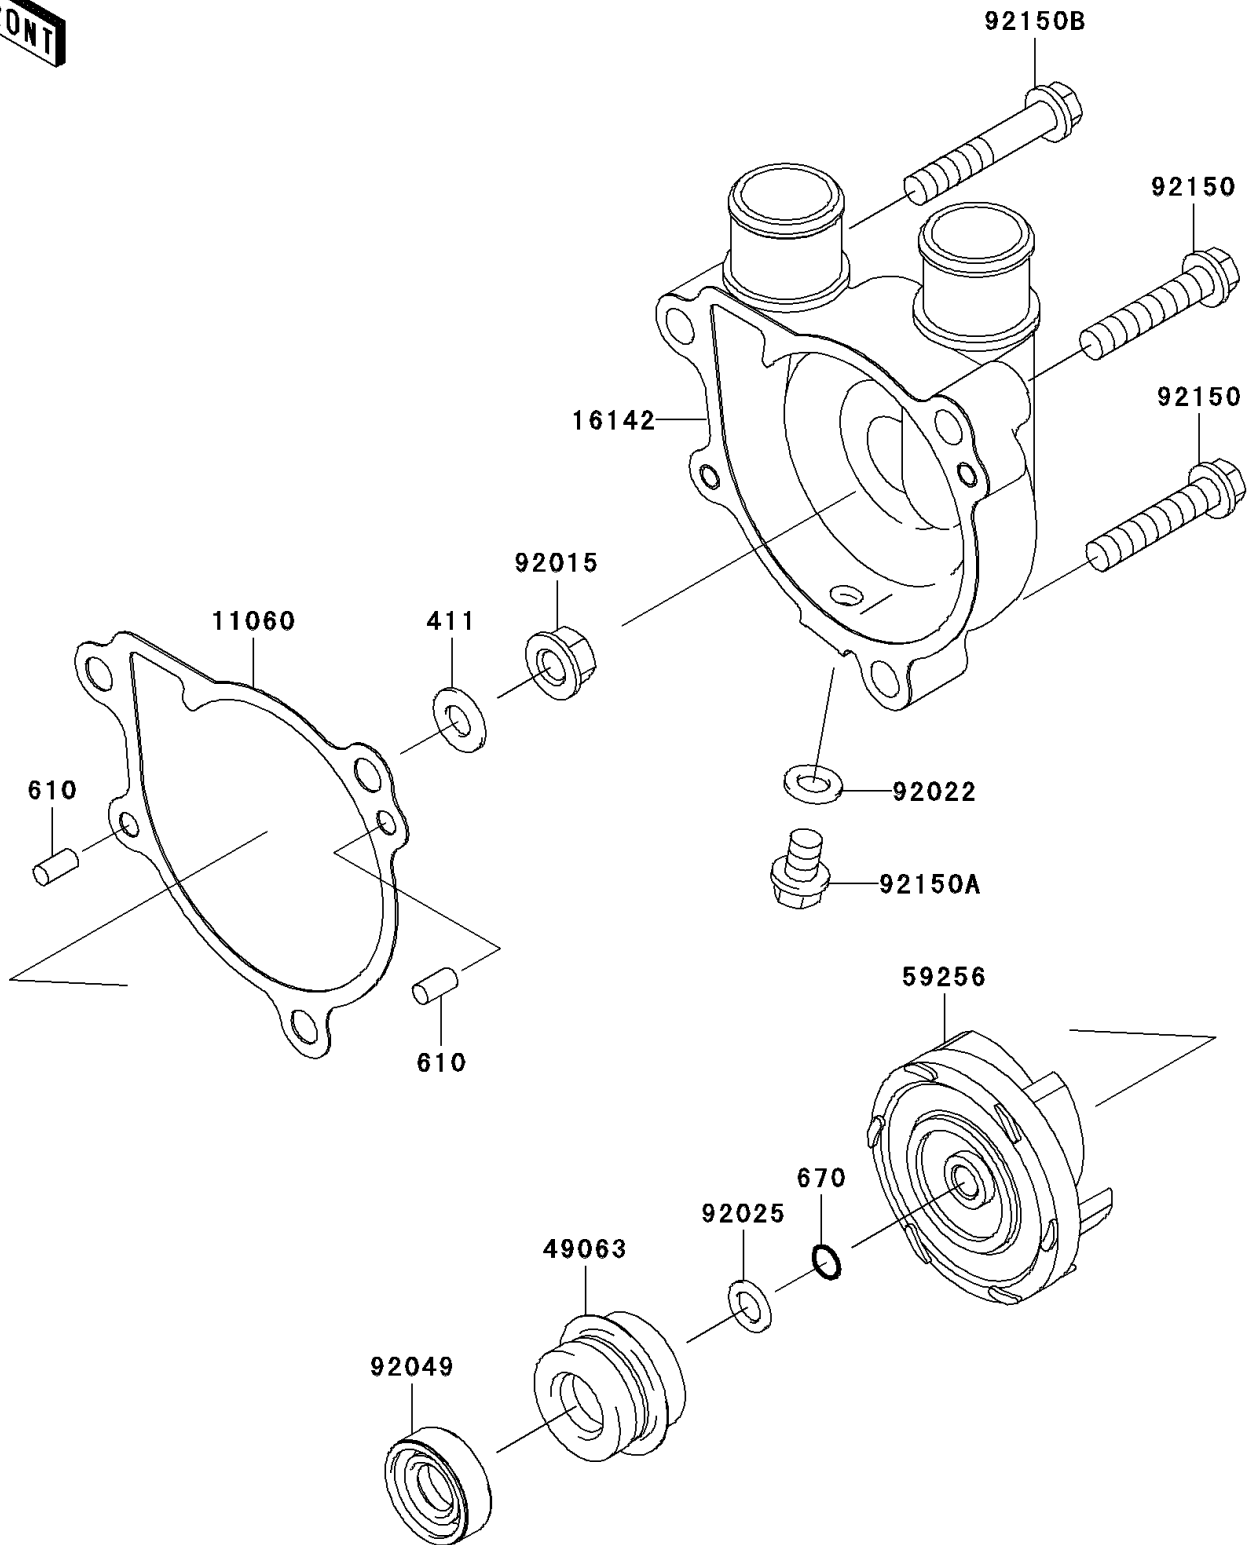

2009 KLR™ 650

PARTS DIAGRAM

Water Pump

E3031

2009 KLR™ 650

PARTS LIST

Water Pump

Kawasaki

Let the Good Times Roll®

ITEM NAME

PART NUMBER

QUANTITY
