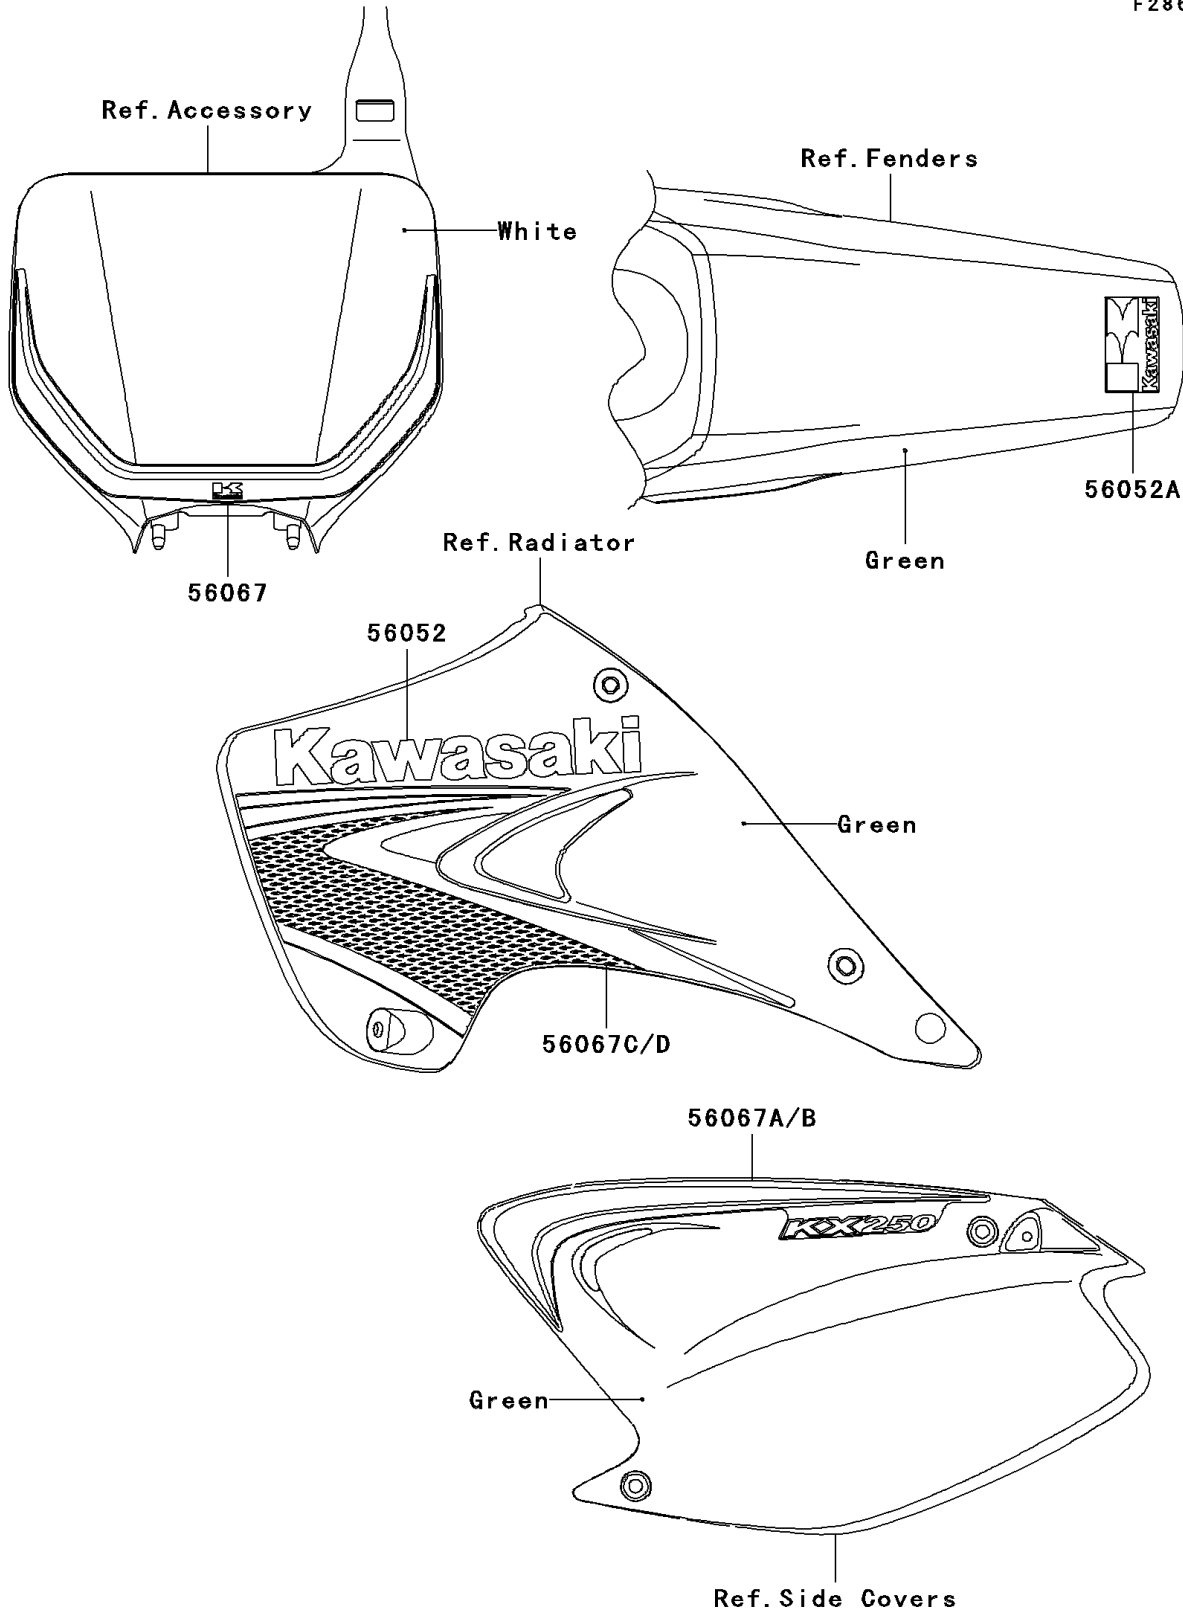

2007 KX250

PARTS DIAGRAM

Decals(R7F)(Green)

F2861A

2007 KX250

PARTS LIST

Decals(R7F)(Green)

ITEM NAME

PART NUMBER

QUANTITY
