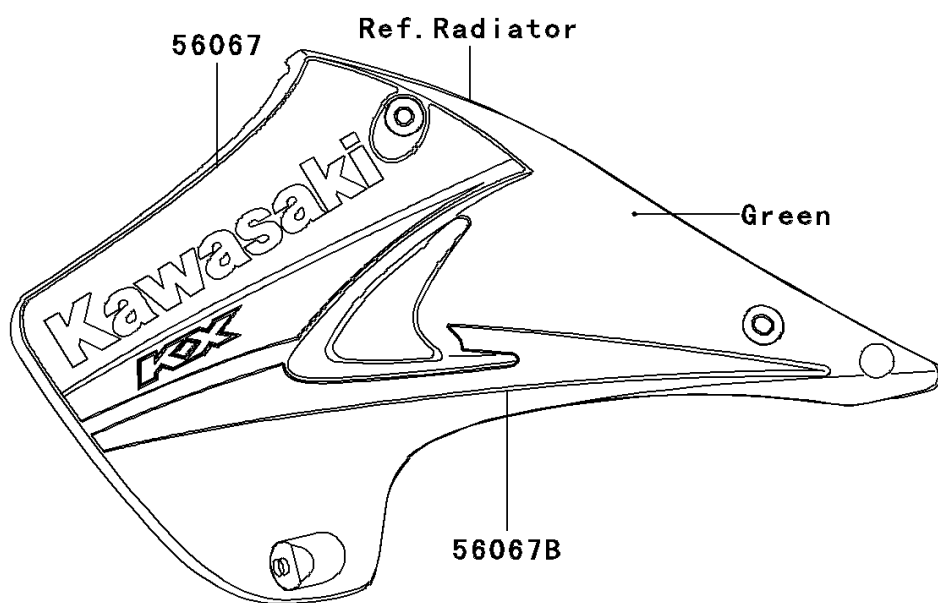

2006 KX250

PARTS DIAGRAM

Decals(R6F)(Green)

Kawasaki

Let the Good Times Roll®

F2861

2006 KX250

PARTS LIST