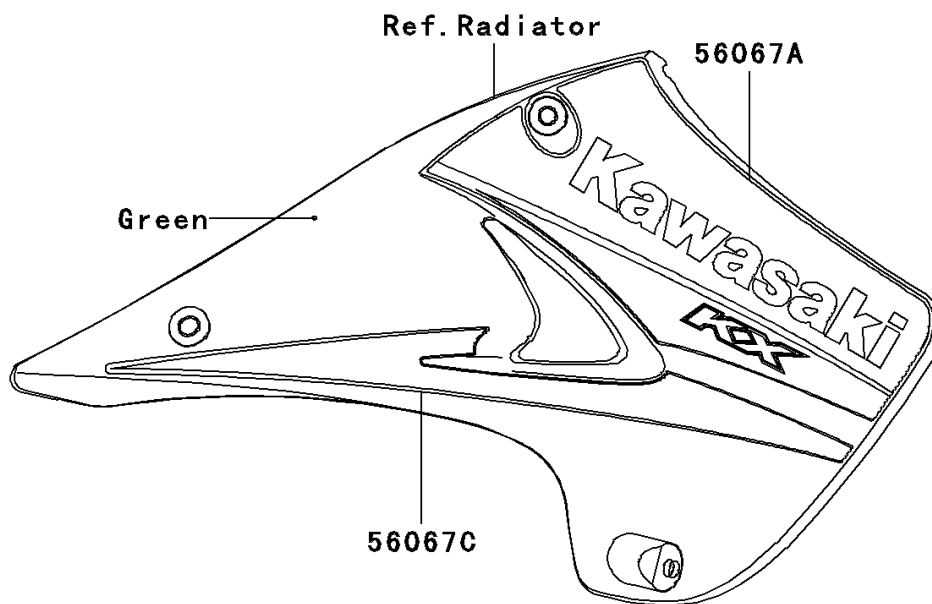

2006 KX250

PARTS DIAGRAM

Decals(R6F)(Green)

Kawasaki

Let the Good Times Roll®

F2861

2006 KX250

PARTS LIST

Decals(R6F)(Green)

Kawasaki

Let the Good Times Roll®

ITEM NAME

PART NUMBER

QUANTITY
