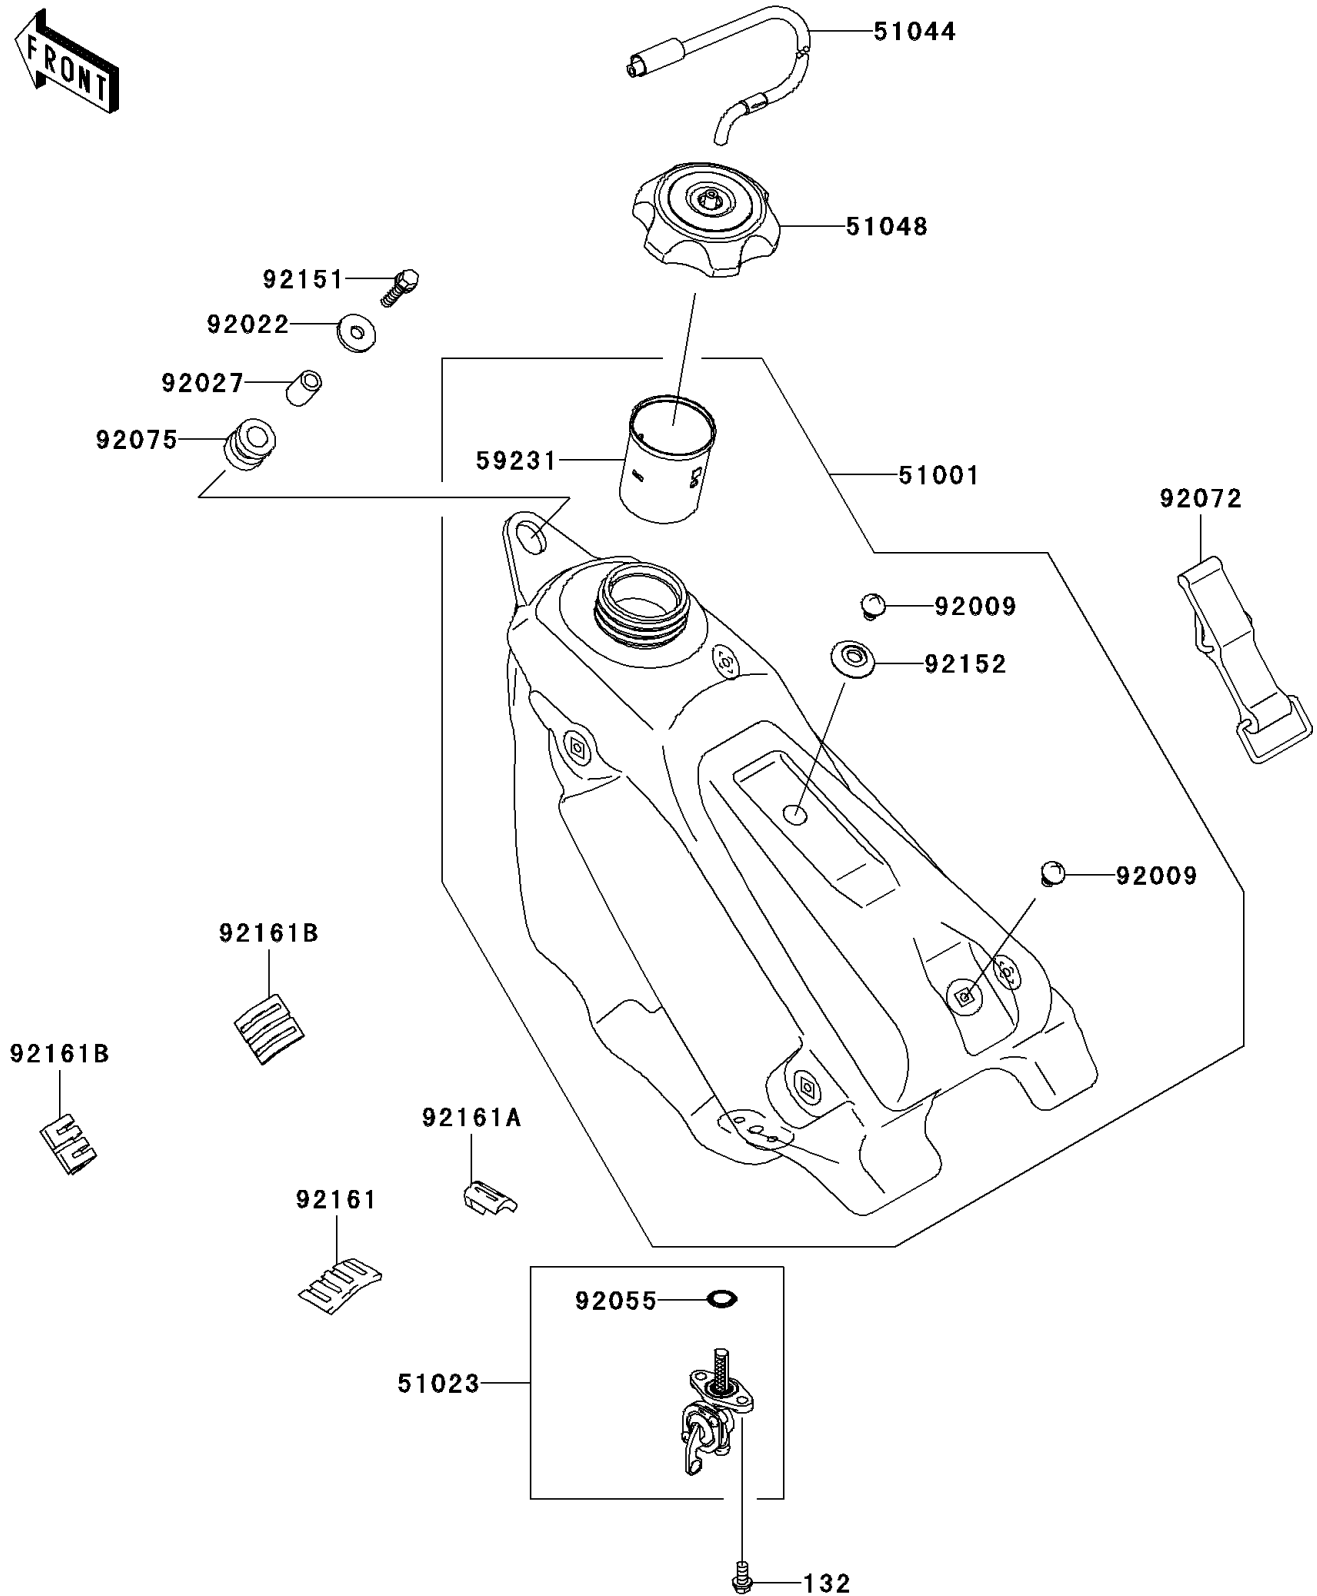

2007 KX250

PARTS DIAGRAM

Fuel Tank

F2410

2007 KX250

PARTS LIST

Fuel Tank

ITEM NAME

PART NUMBER

QUANTITY
