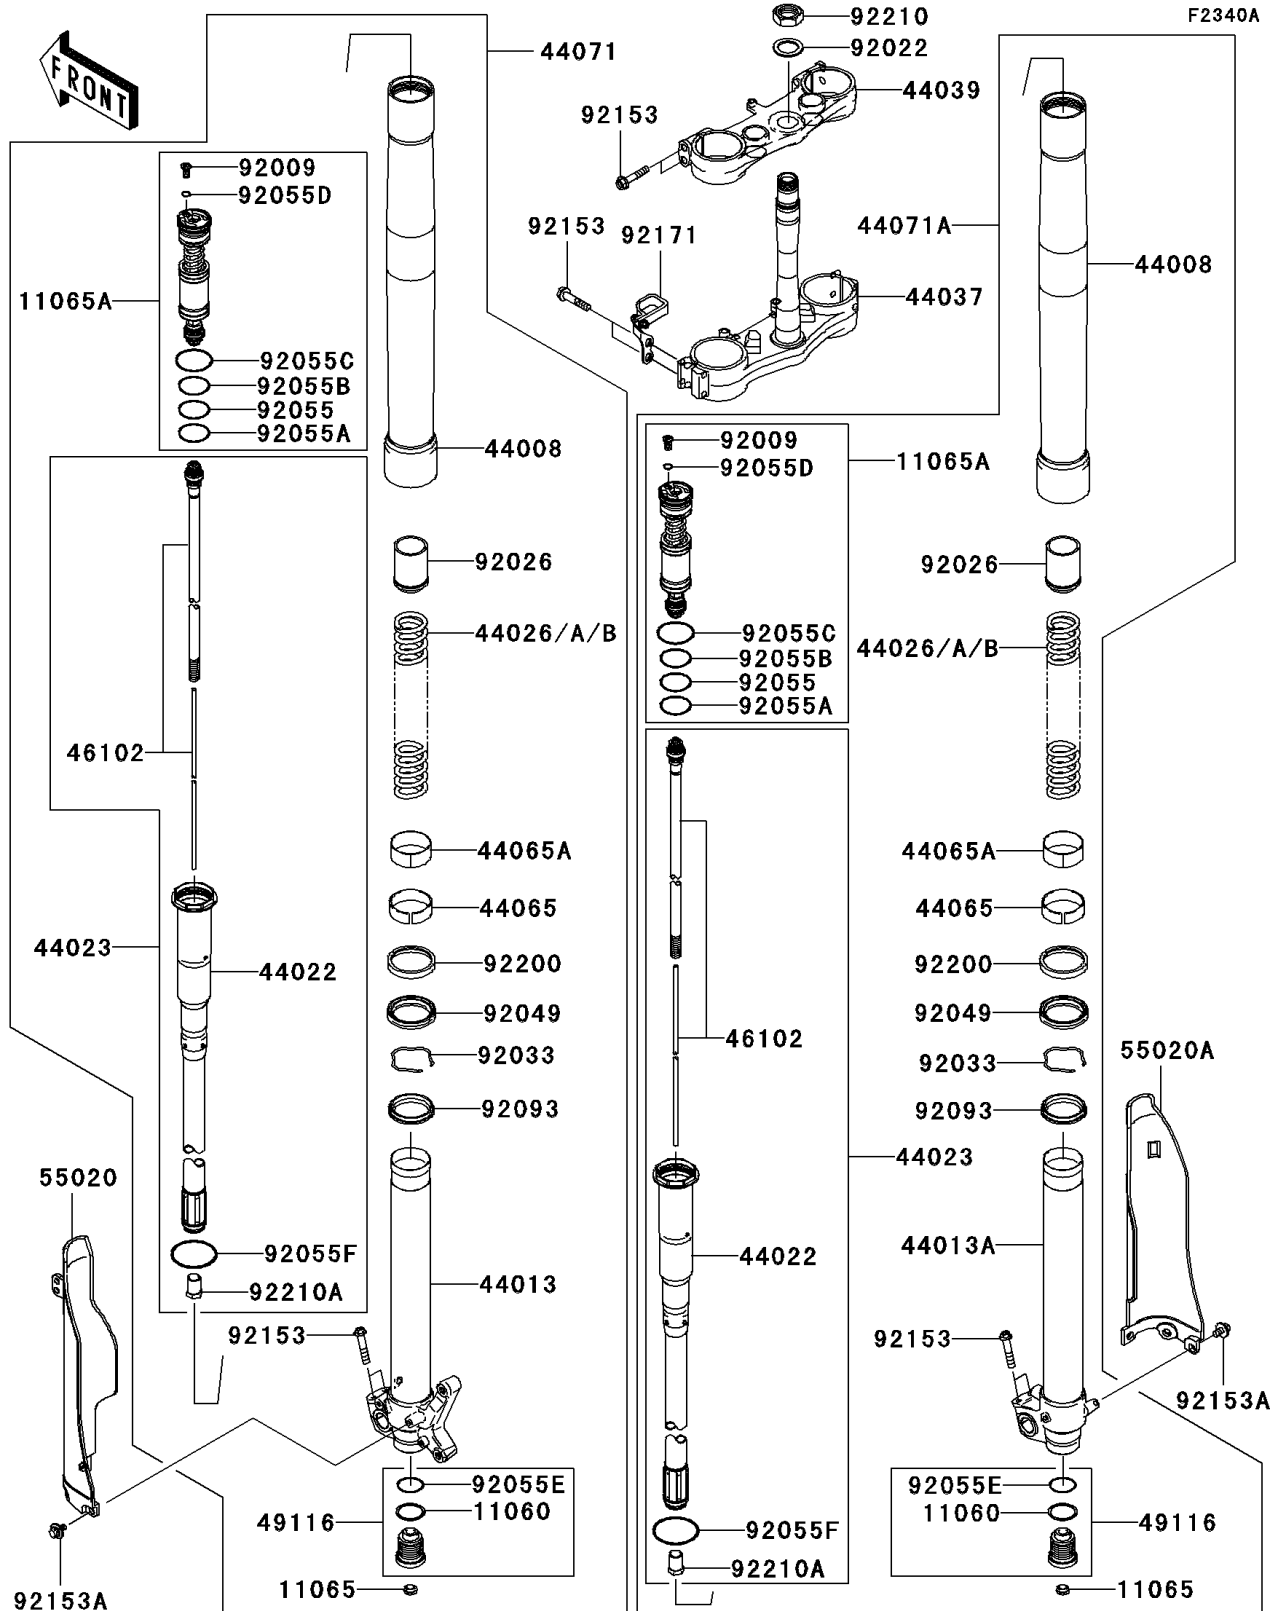

2007 KX250

PARTS DIAGRAM

Front Fork

2007 KX250

PARTS LIST

Front Fork

Kawasaki

Let the Good Times Roll®

ITEM NAME

PART NUMBER

QUANTITY
