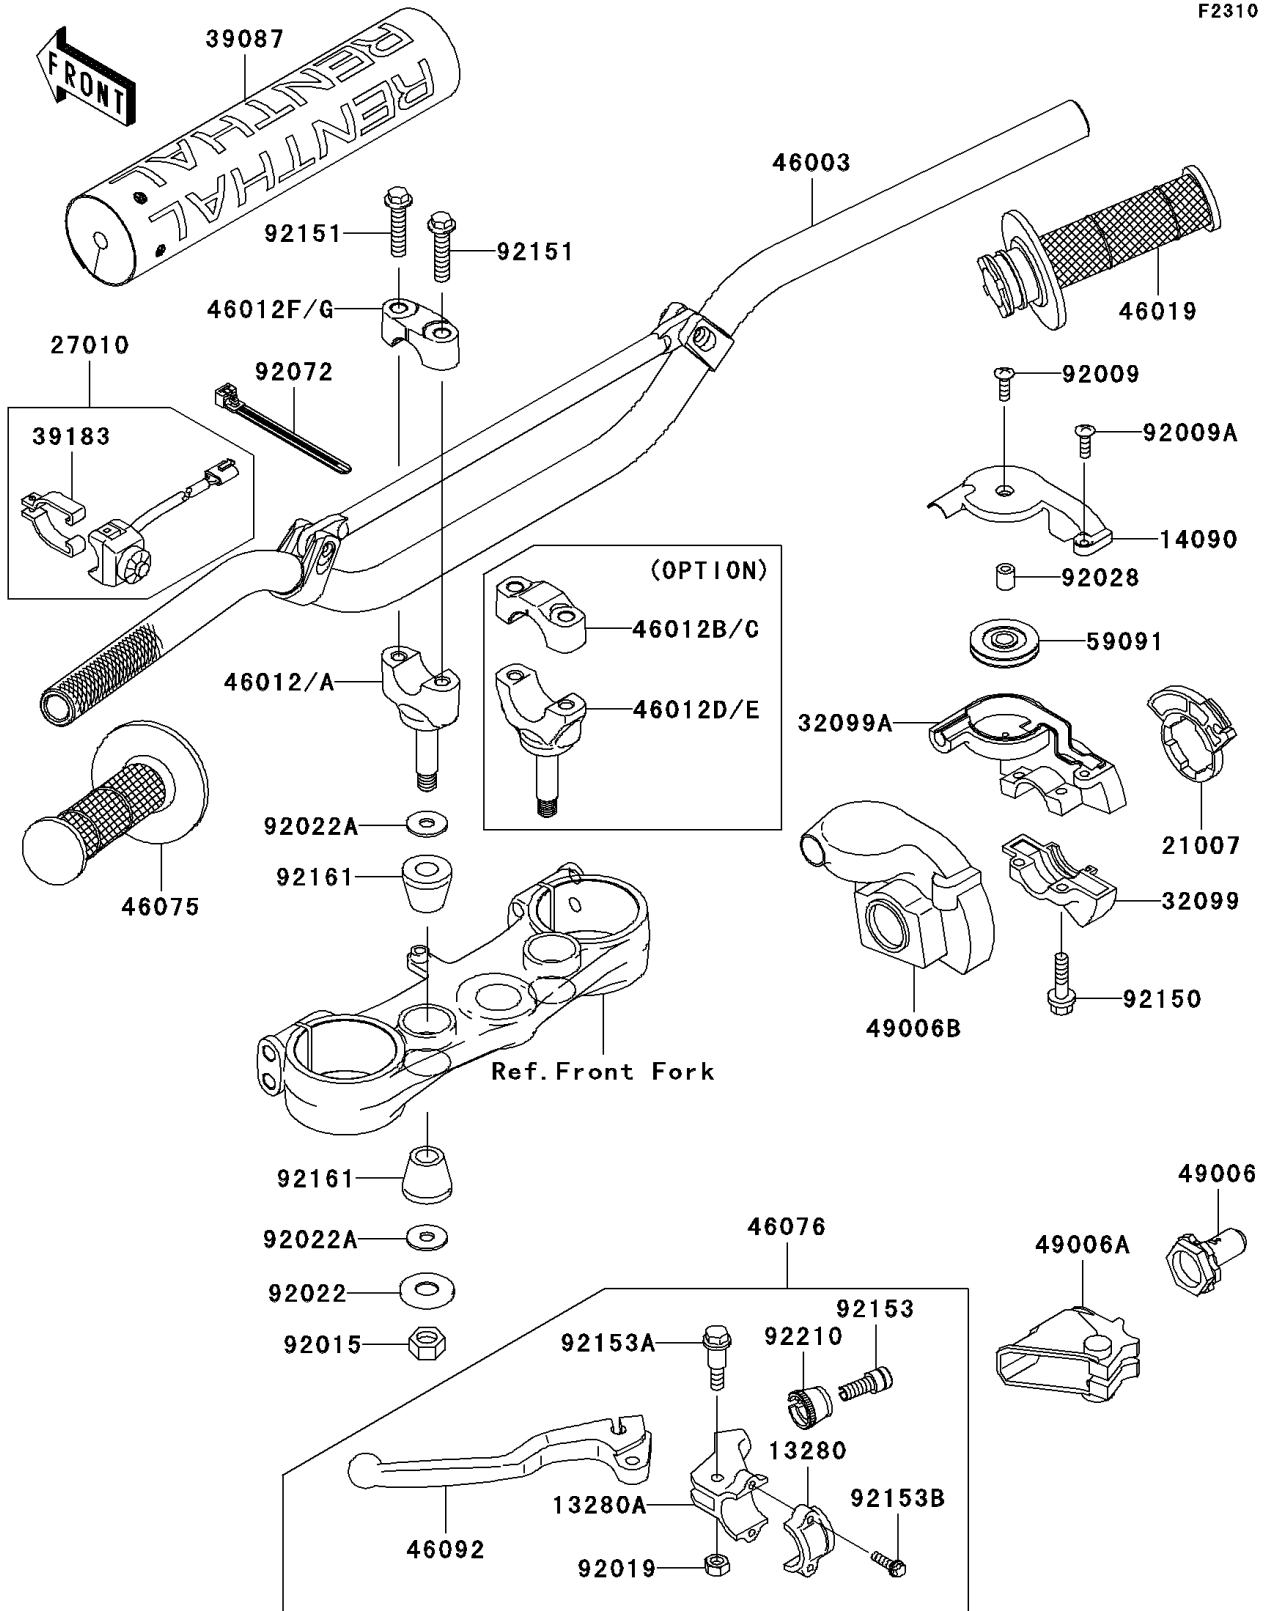

2006 KX250

PARTS DIAGRAM

Handlebar

F2310

2006 KX250

PARTS LIST

Handlebar

ITEM NAME

PART NUMBER

QUANTITY
