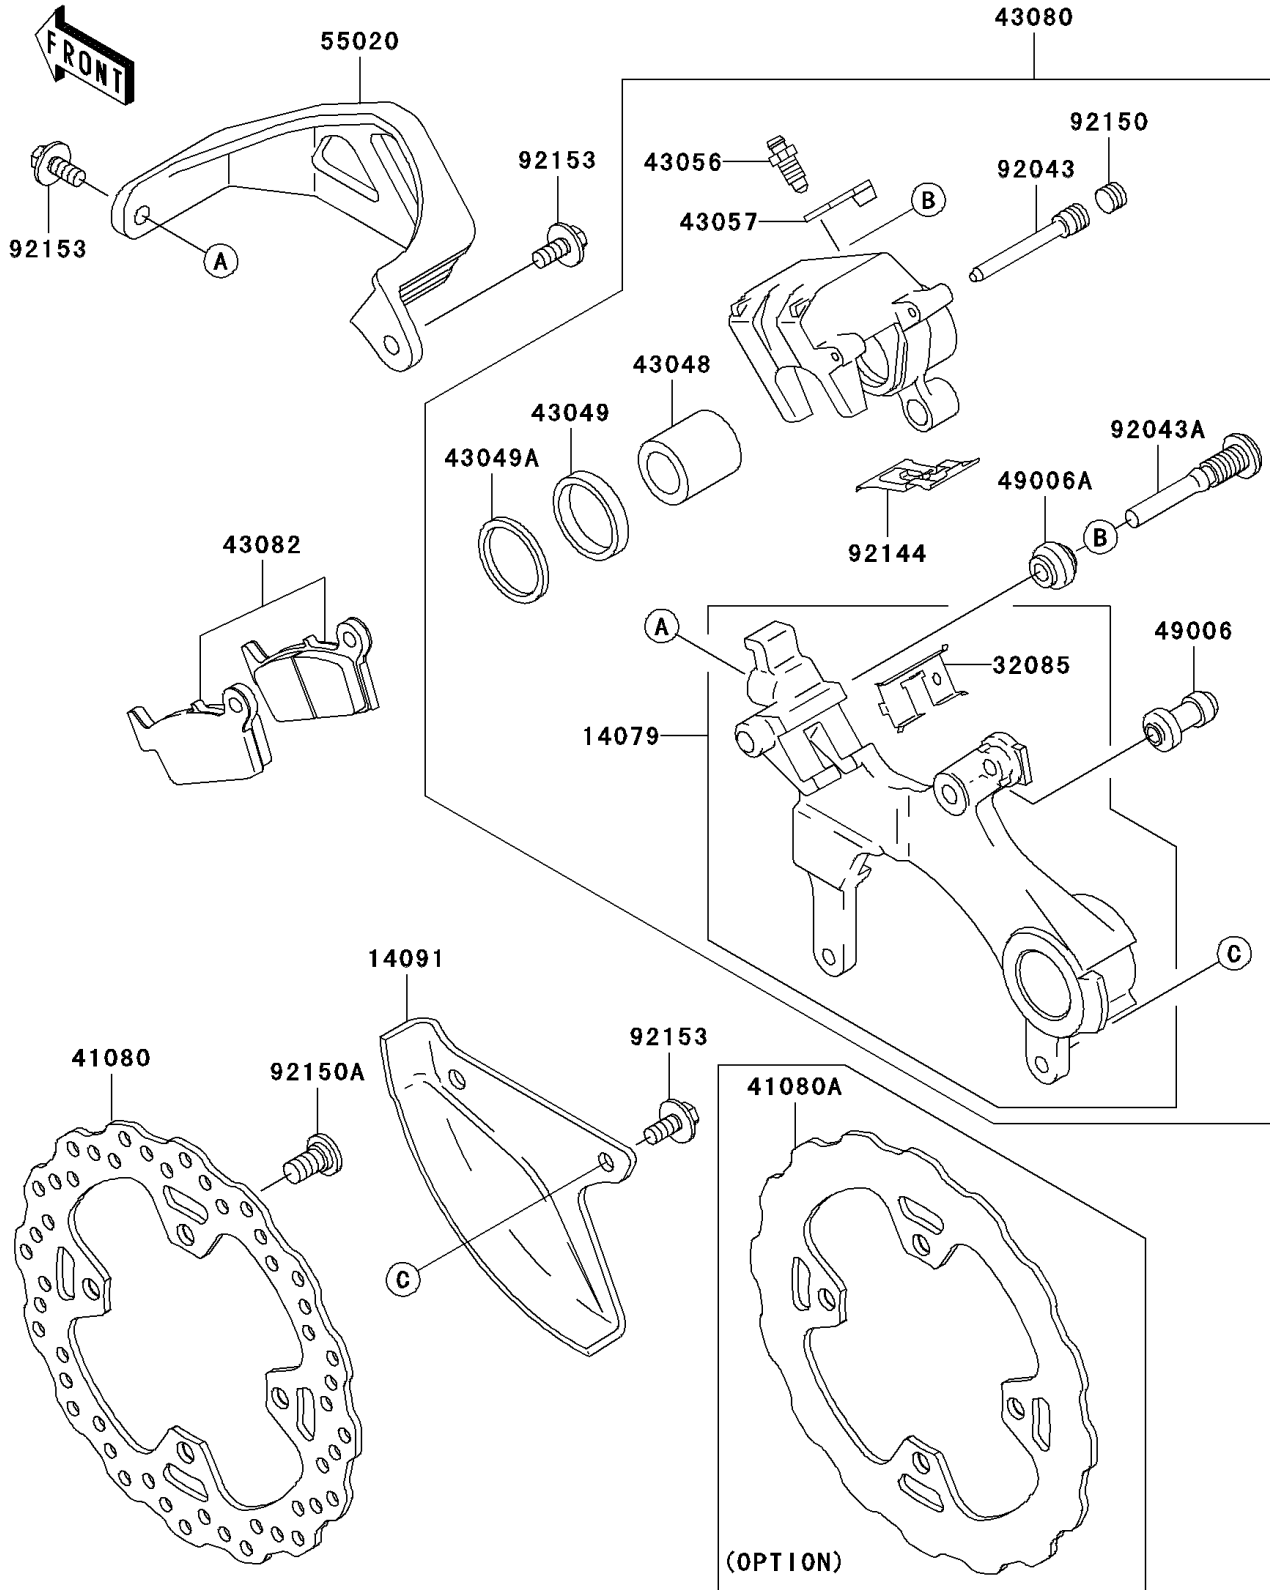

2006 KX250

PARTS DIAGRAM

Rear Brake

F2294

2006 KX250

PARTS LIST

Rear Brake

ITEM NAME

PART NUMBER

QUANTITY
