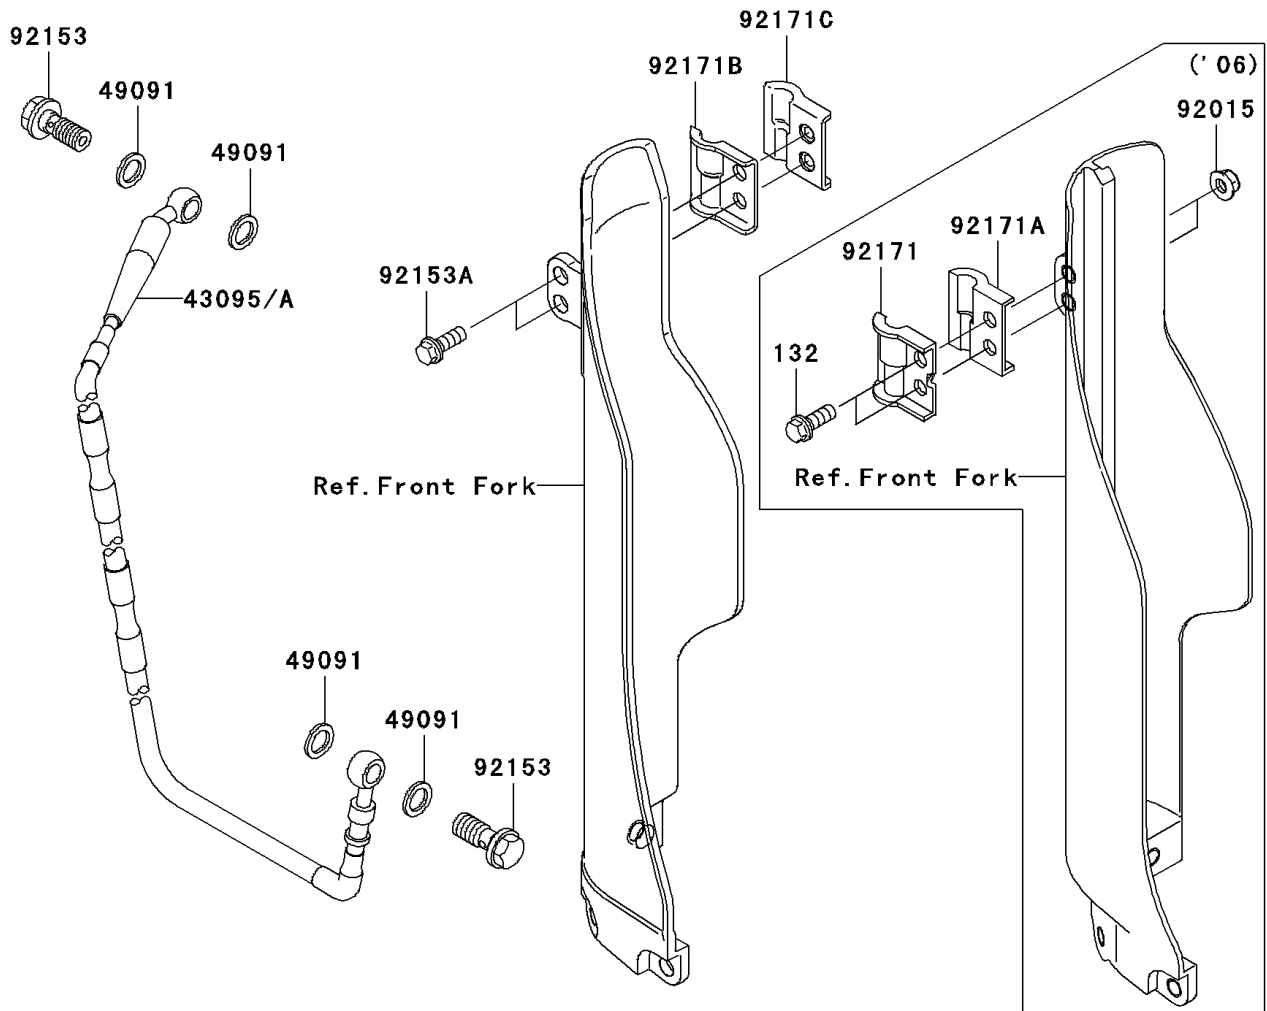

2006 KX250

PARTS DIAGRAM

Front Master Cylinder

2006 KX250

PARTS LIST

Front Master Cylinder

Kawasaki

Let the Good Times Roll®

ITEM NAME

PART NUMBER

QUANTITY
