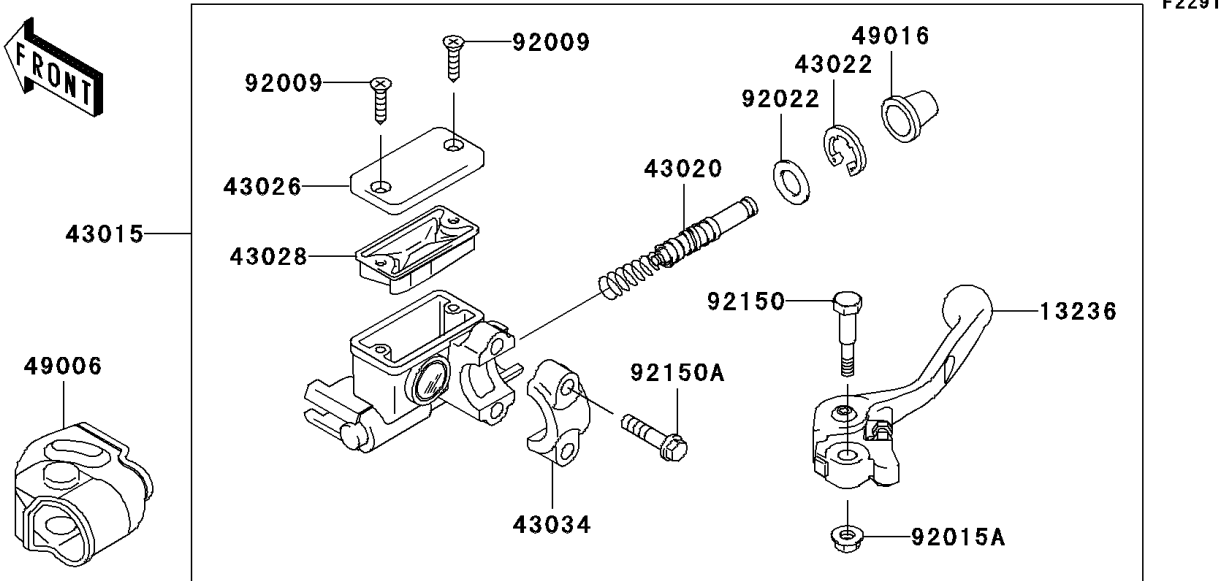

2006 KX250

PARTS DIAGRAM

Front Master Cylinder

2006 KX250

PARTS LIST

Front Master Cylinder

Kawasaki

Let the Good Times Roll®

ITEM NAME

PART NUMBER

QUANTITY
