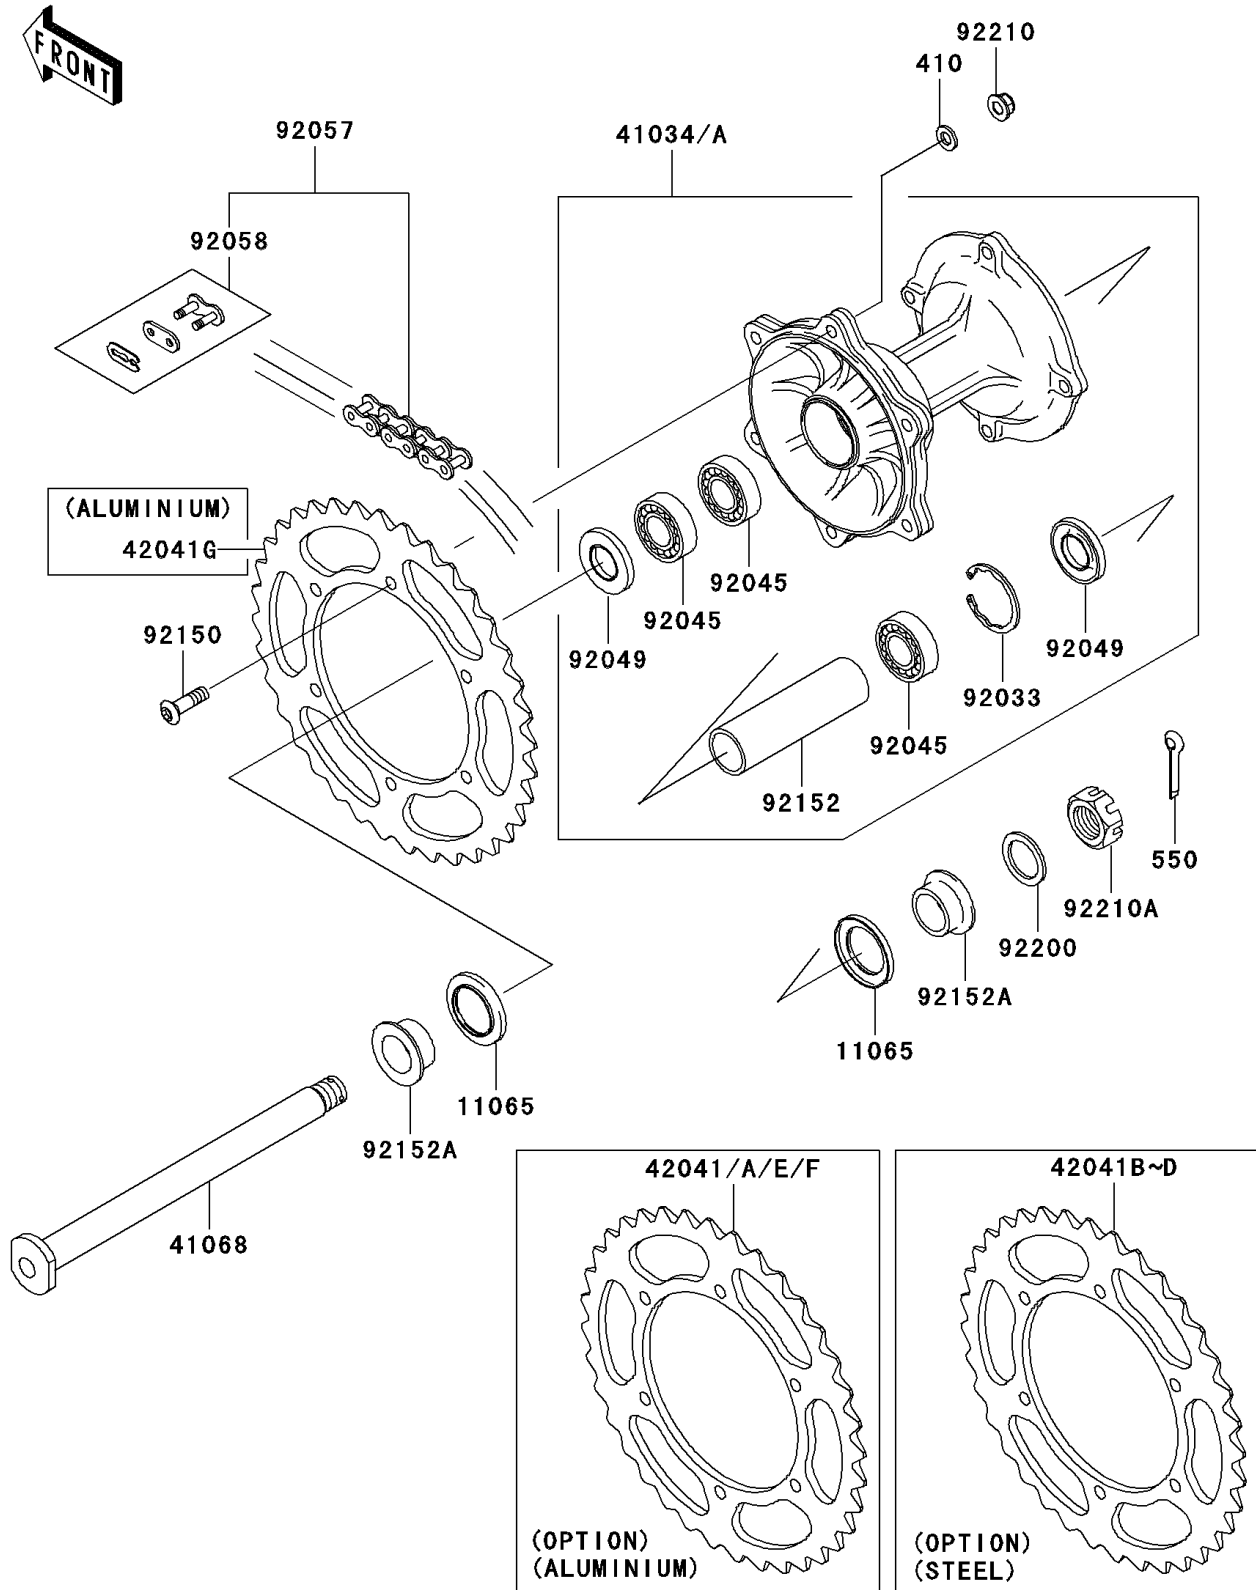

2006 KX250

PARTS DIAGRAM

Rear Hub

F2240

2006 KX250

PARTS LIST

Rear Hub

ITEM NAME

PART NUMBER

QUANTITY
