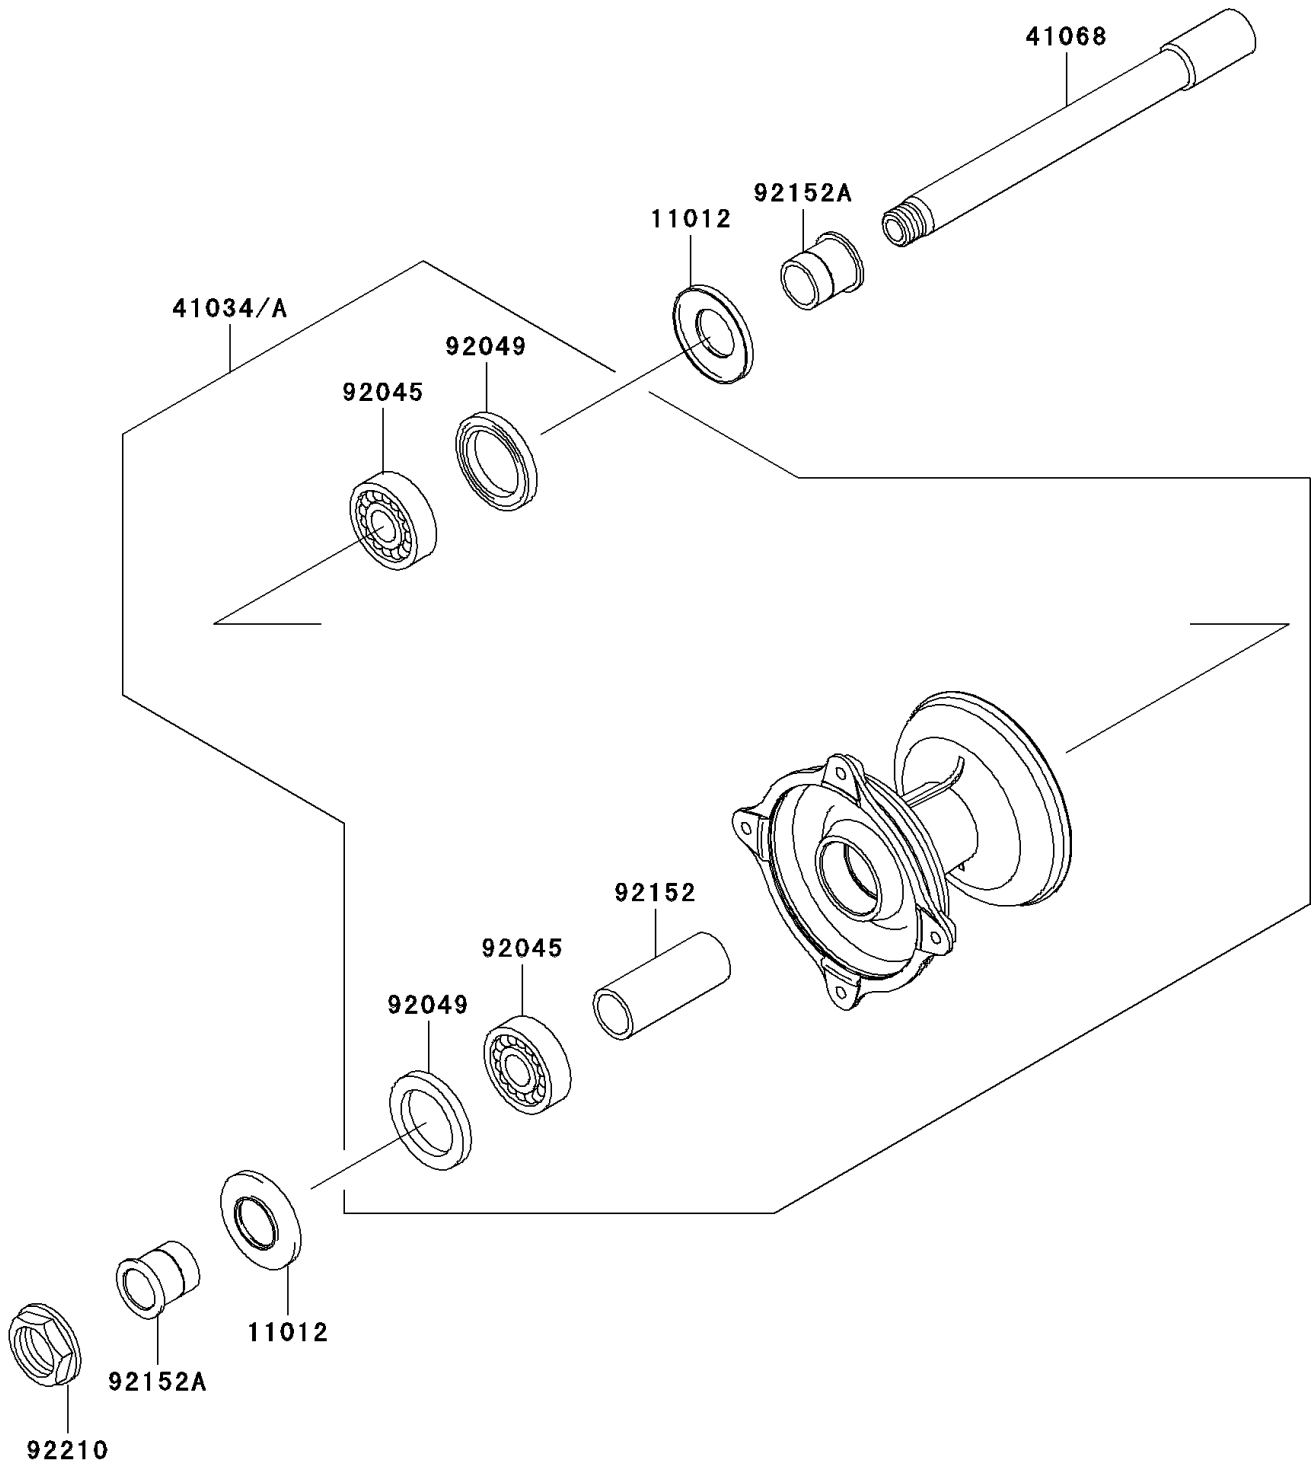

2007 KX250

PARTS DIAGRAM

Front Hub

F2230

2007 KX250

PARTS LIST

Front Hub

ITEM NAME

PART NUMBER

QUANTITY
