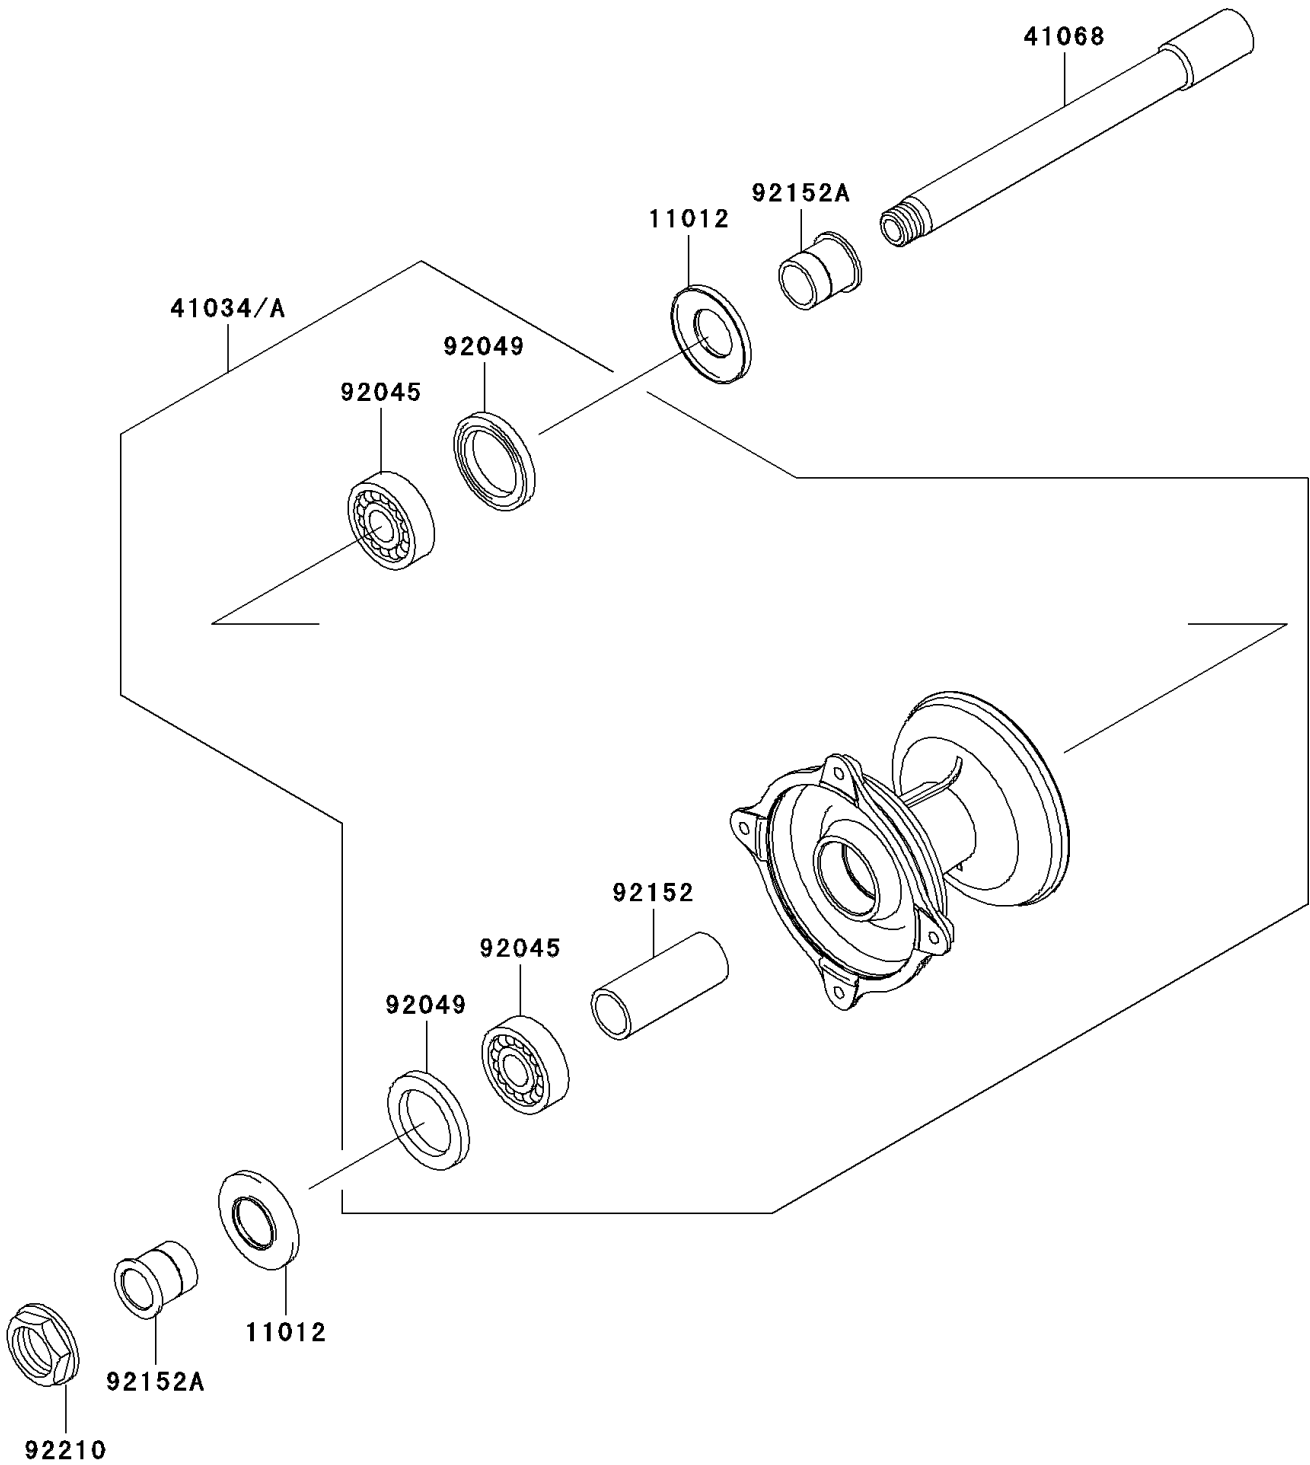

2006 KX250

PARTS DIAGRAM

Front Hub

F2230

2006 KX250

PARTS LIST

Front Hub

ITEM NAME

PART NUMBER

QUANTITY
