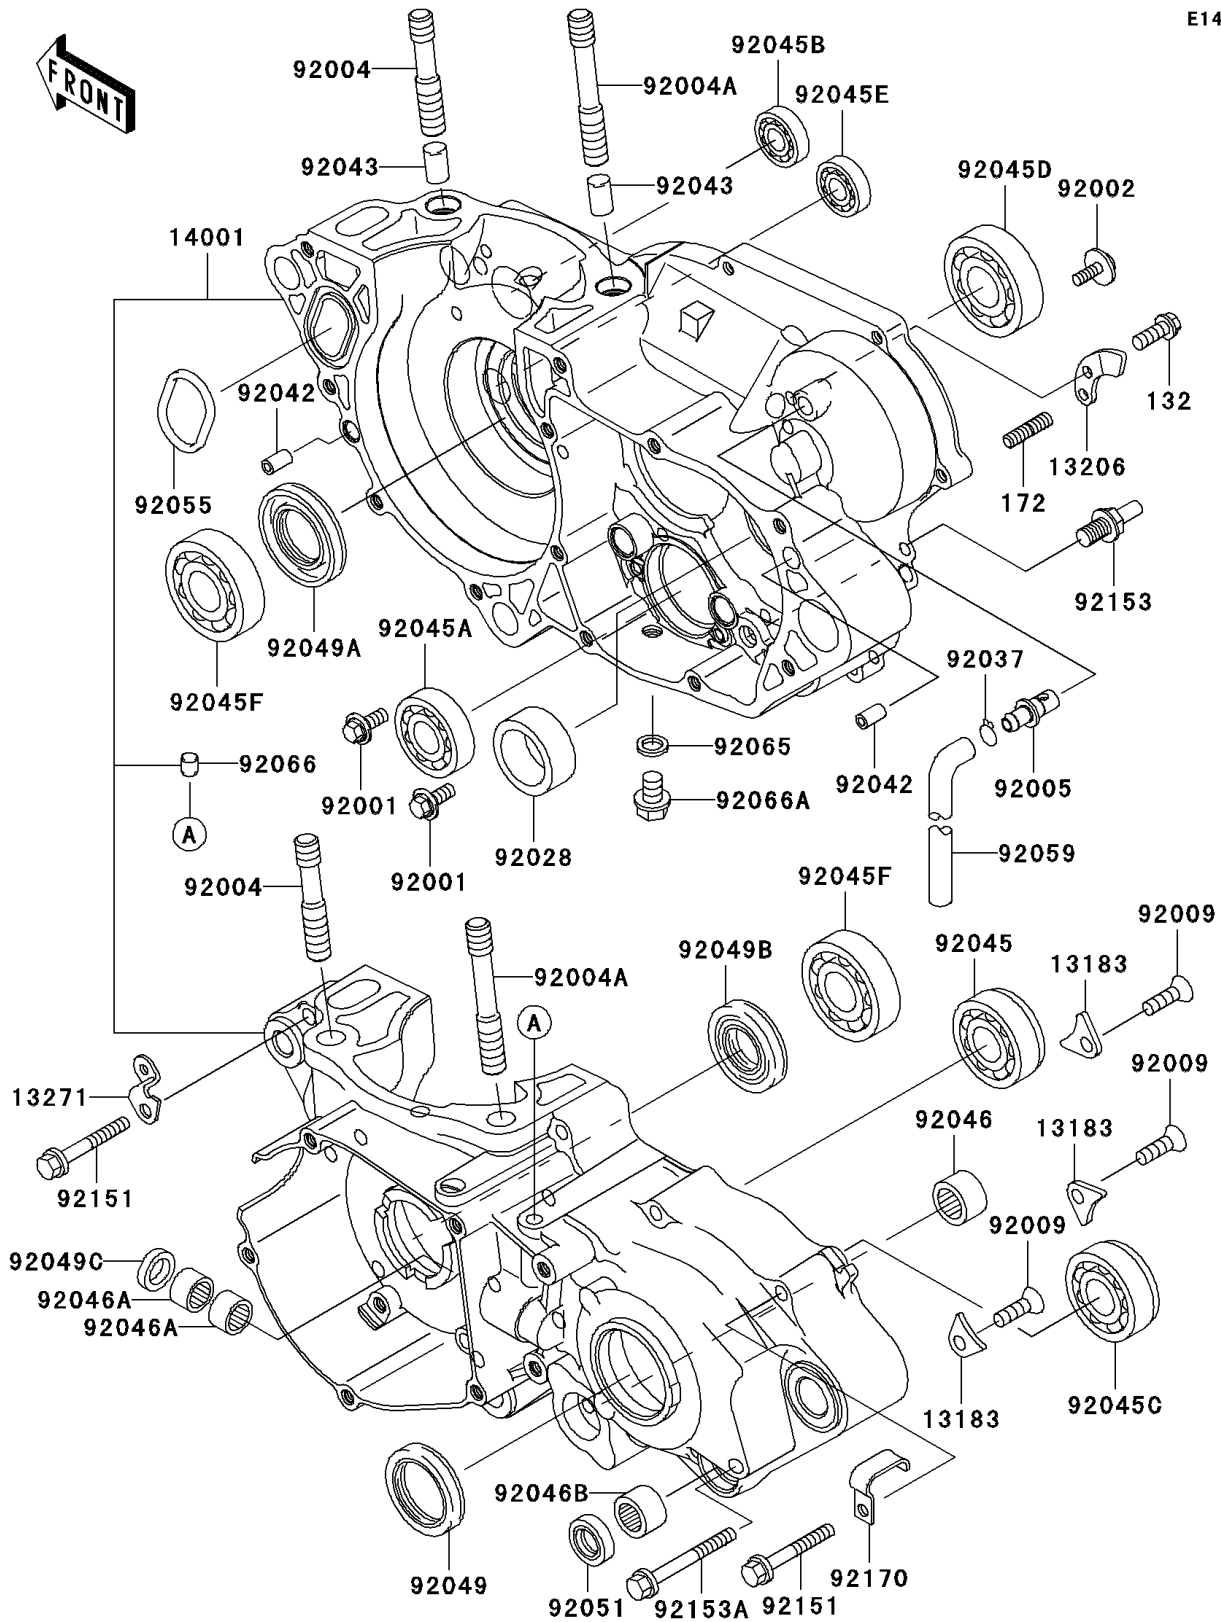

2006 KX250

PARTS DIAGRAM

Crankcase

E1411

2006 KX250

PARTS LIST

Crankcase

ITEM NAME

PART NUMBER

QUANTITY
